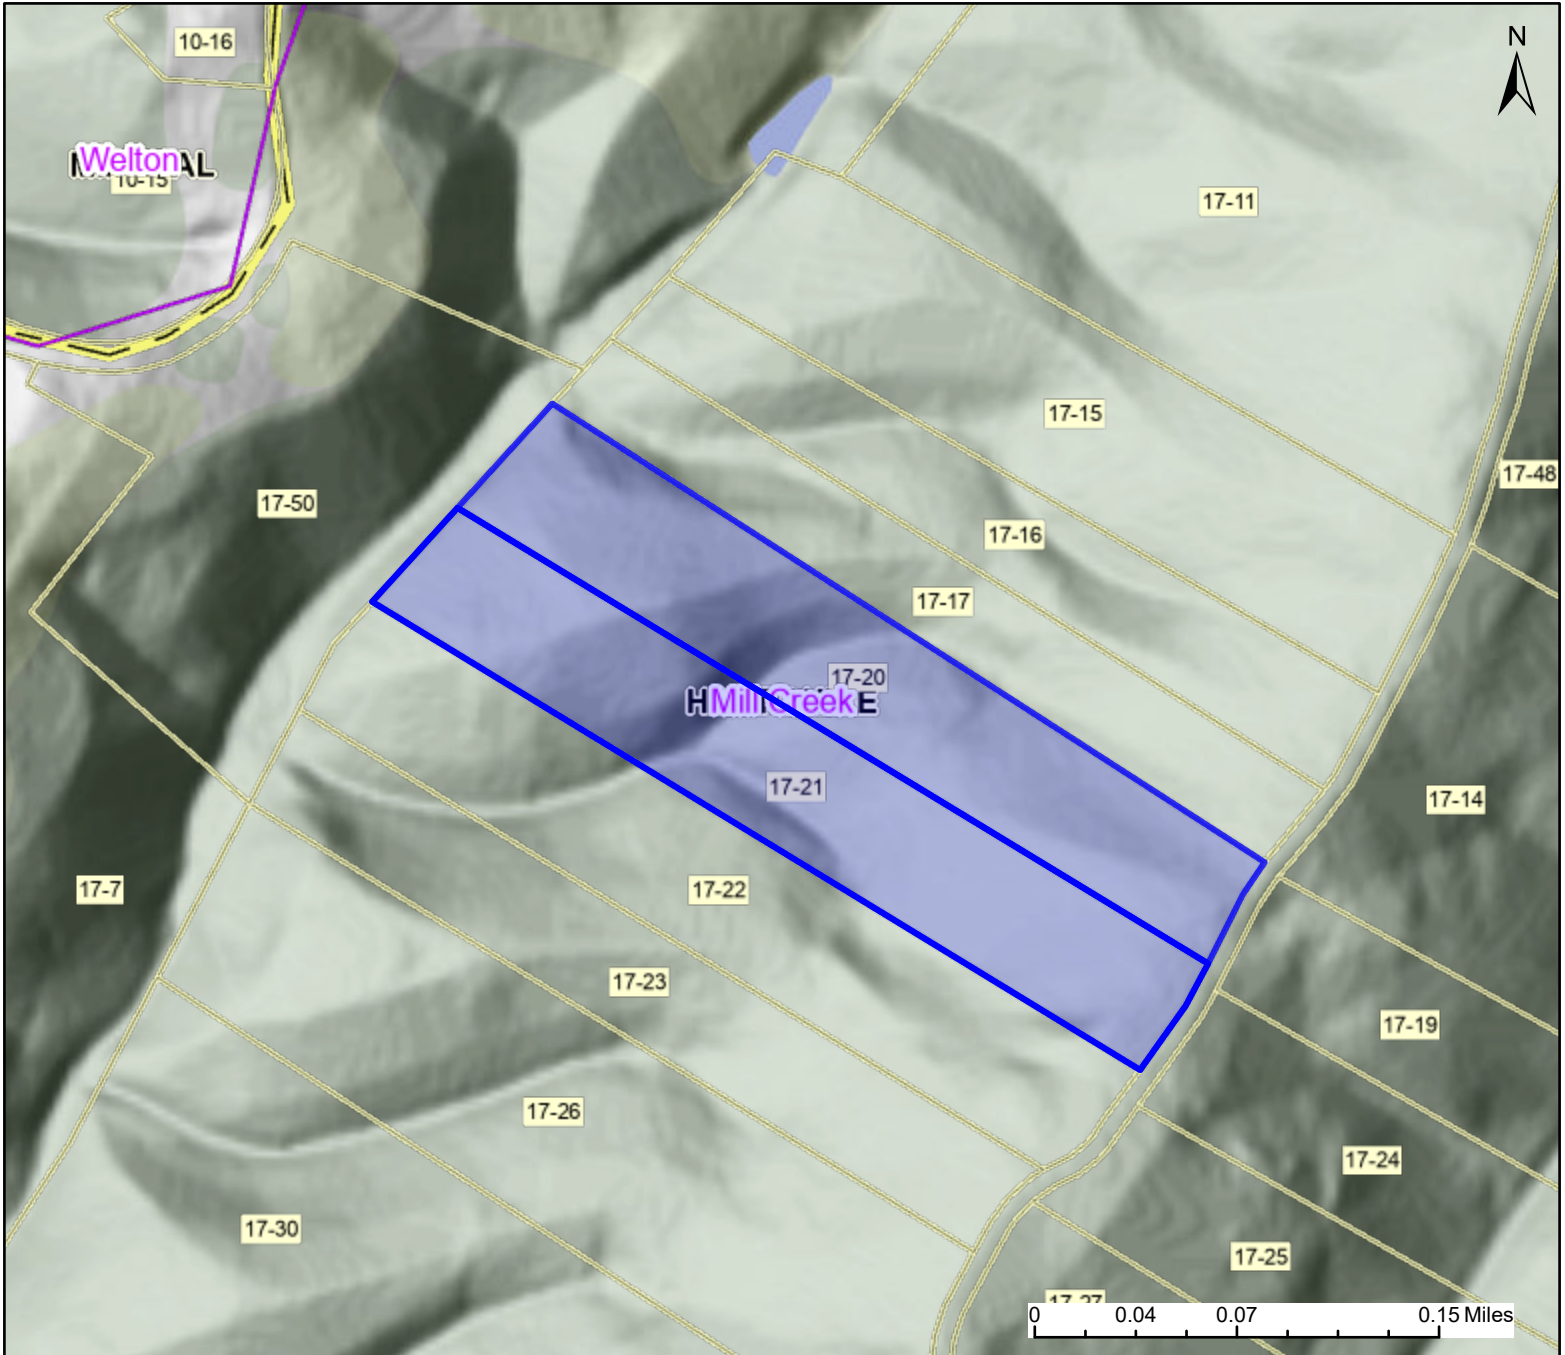

PARCEL ID: 14-06-0017-0021-0000

Legend

District
Districts

Parcel
WVParcels

User Notes:

WV Property Viewer (<https://www.MapWV.gov/property>) is supported by WV State Tax Department and WV GIS Technical Center.

Map created on May 2, 2023

Owner(s):
SCHWABLINE BURCHARD D & JUDY E

Address:
BEAM RD

Class Type:
Residential

Legal Description:
6.13 AC LOT 4-A; CABIN ON THE MOUNTAIN SD