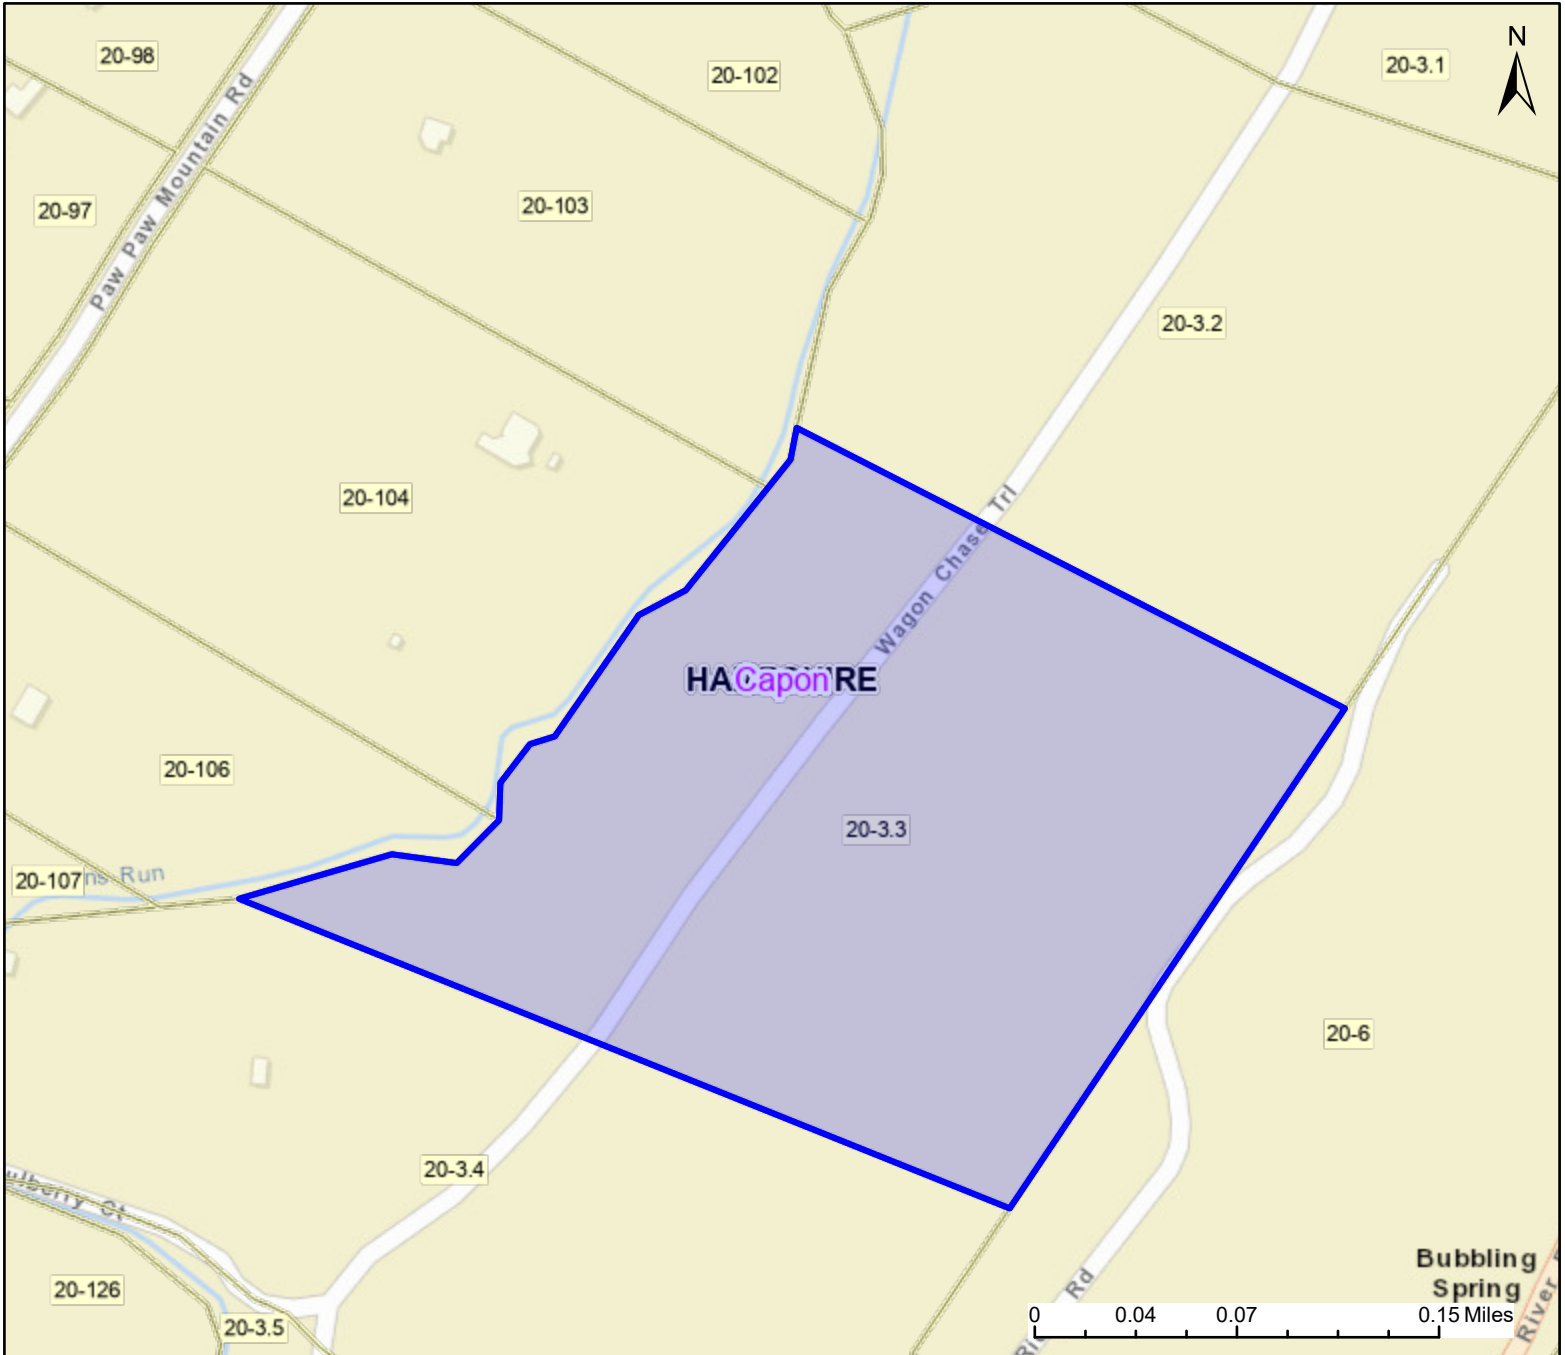

PARCEL ID: 14-02-0020-0003-0003

Legend

District

 Districts

Parcel

 WVParcels

User Notes:

Map created on May 5, 2023

Owner(s):

WAYMACK ERICA O & RUSSELL J JR

Address:

WAGON CHASE TRL

Class Type:

Residential

Legal Description:

21.70 AC LOT #3; LAUREL RIDGE SD