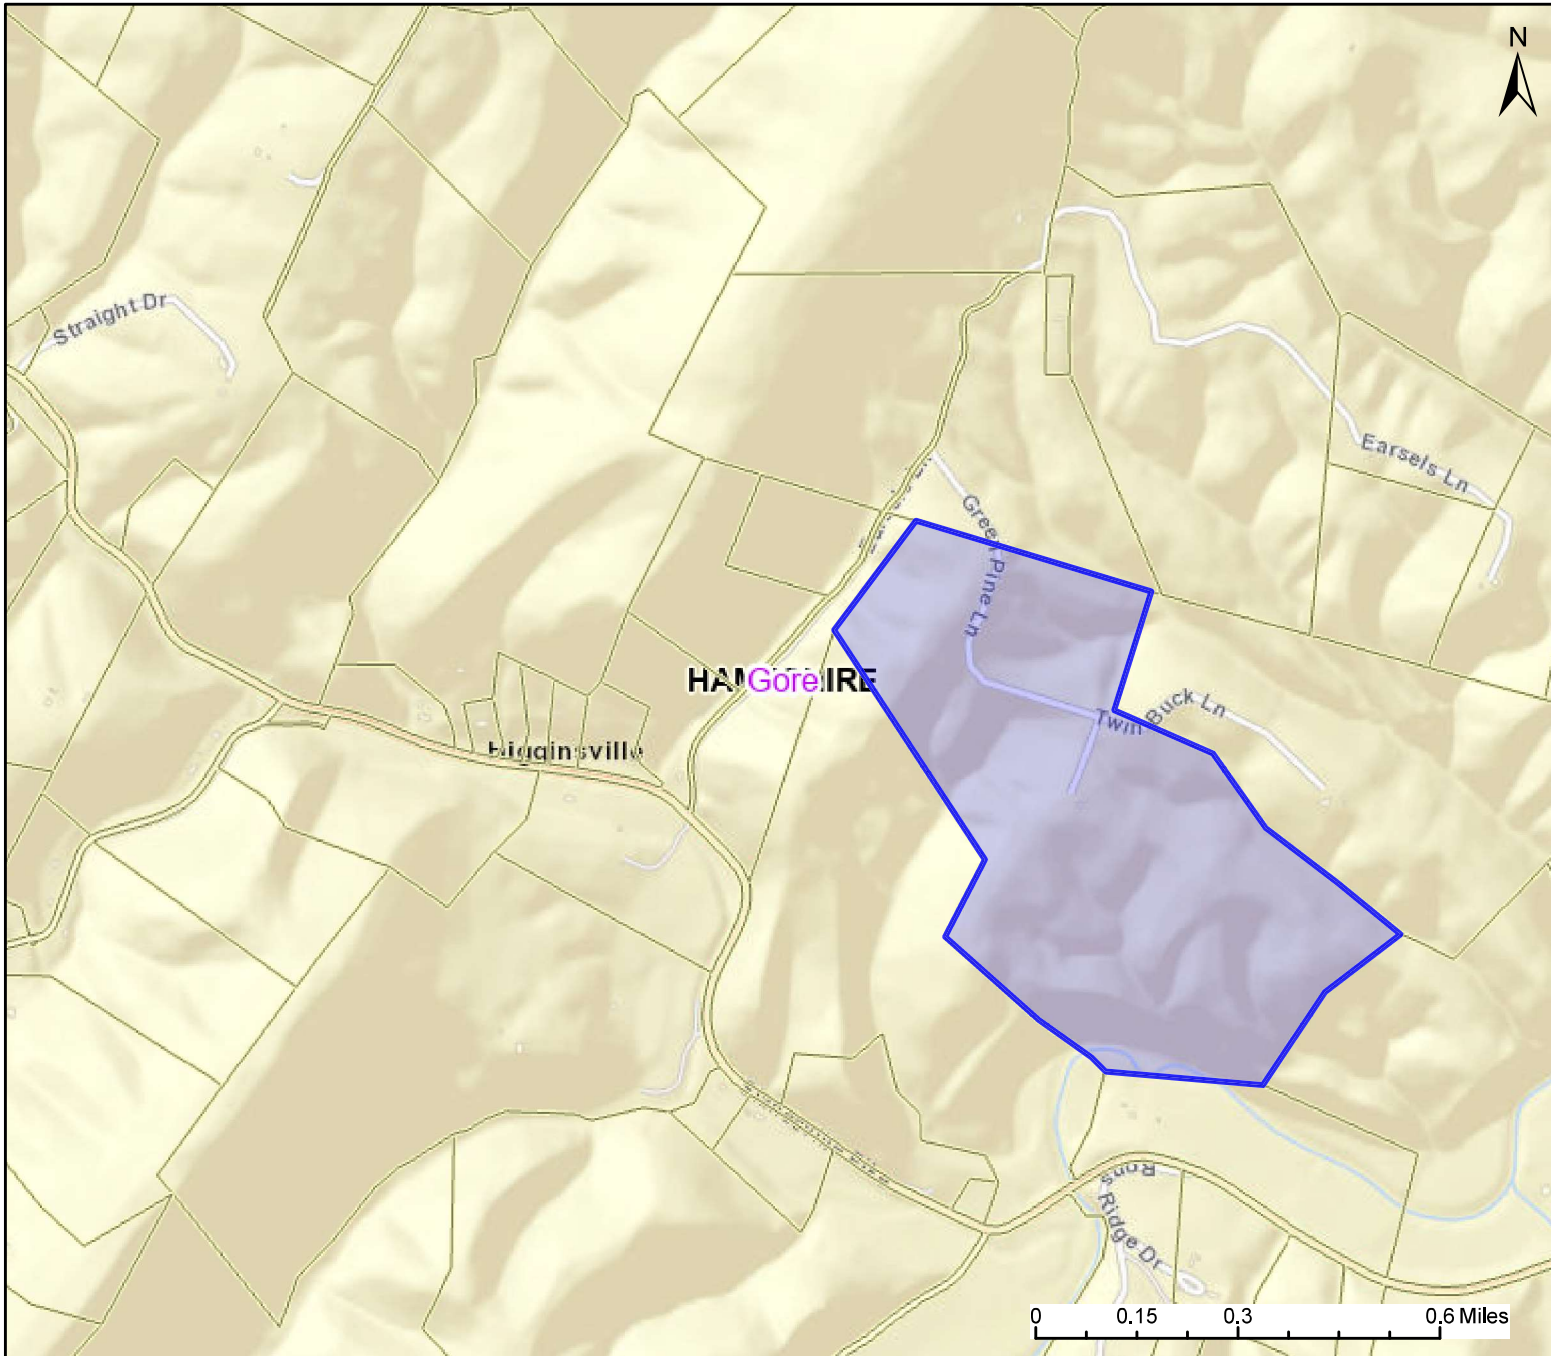

PARCEL ID: 14-05-0011-0013-0000

Legend

District
 Districts

User Notes:

Map created on May 23, 2023

Owner(s):
RANDALL RICHARD R & PATRICIA S