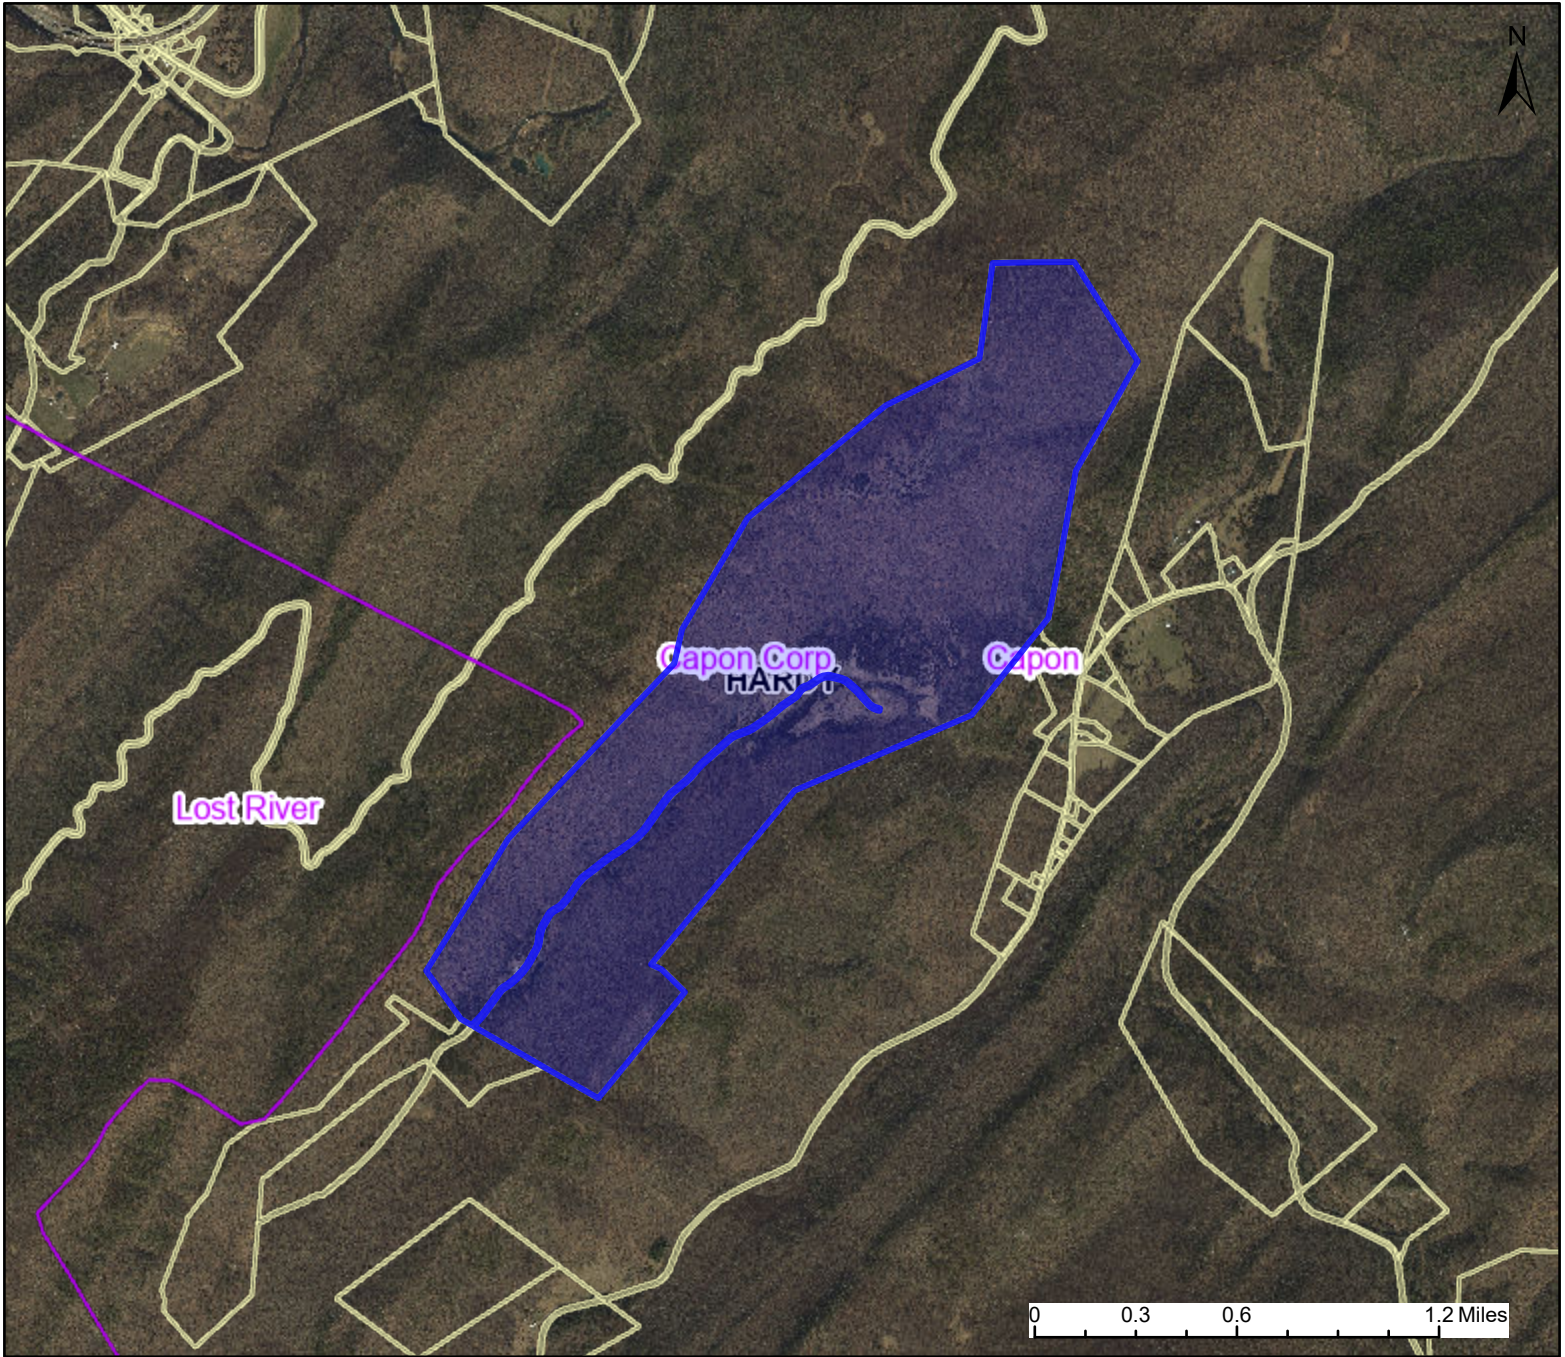

PARCEL ID: 16-01-0331-0004-0000

Legend

District

 Districts

Parcel

 WVParcels

User Notes:

Map created on June 7, 2023

Owner(s):

LRBA LLC

Address:

10075 OFF THORN BOTTOM RD

Class Type:

Farm

Legal Description:

HEISHMAN H PL 686.10 AC; CO.CRT.CNSLD.
W/MP 331 PCLS 2,