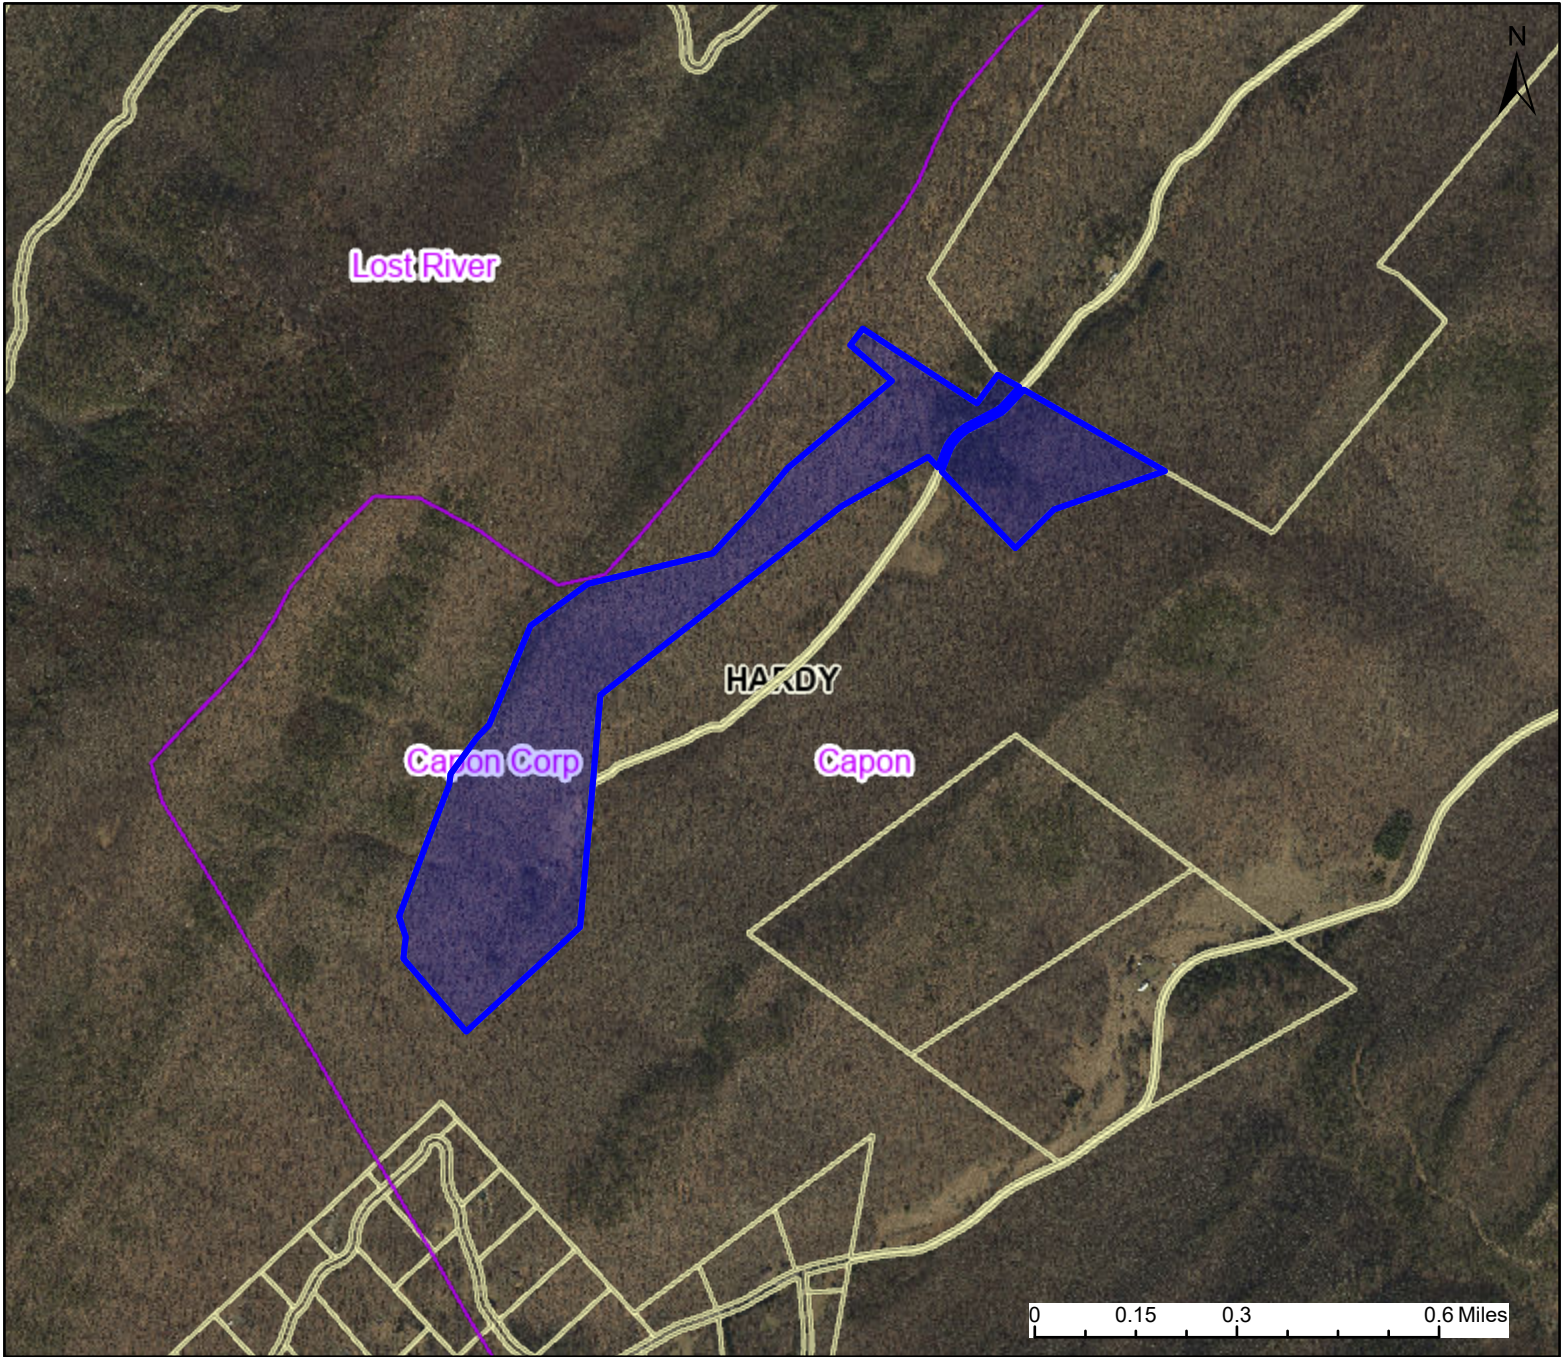

PARCEL ID: 16-01-0351-0008-0000

Legend

District

 Districts

Parcel

 WVParcels

User Notes:

Map created on June 7, 2023

Owner(s):

LRBA LLC

Address:

OFF THORN BOTTOM

Class Type:

Farm

Legal Description:

SW OF WARDENSVILLE TR#2; 76.90 AC