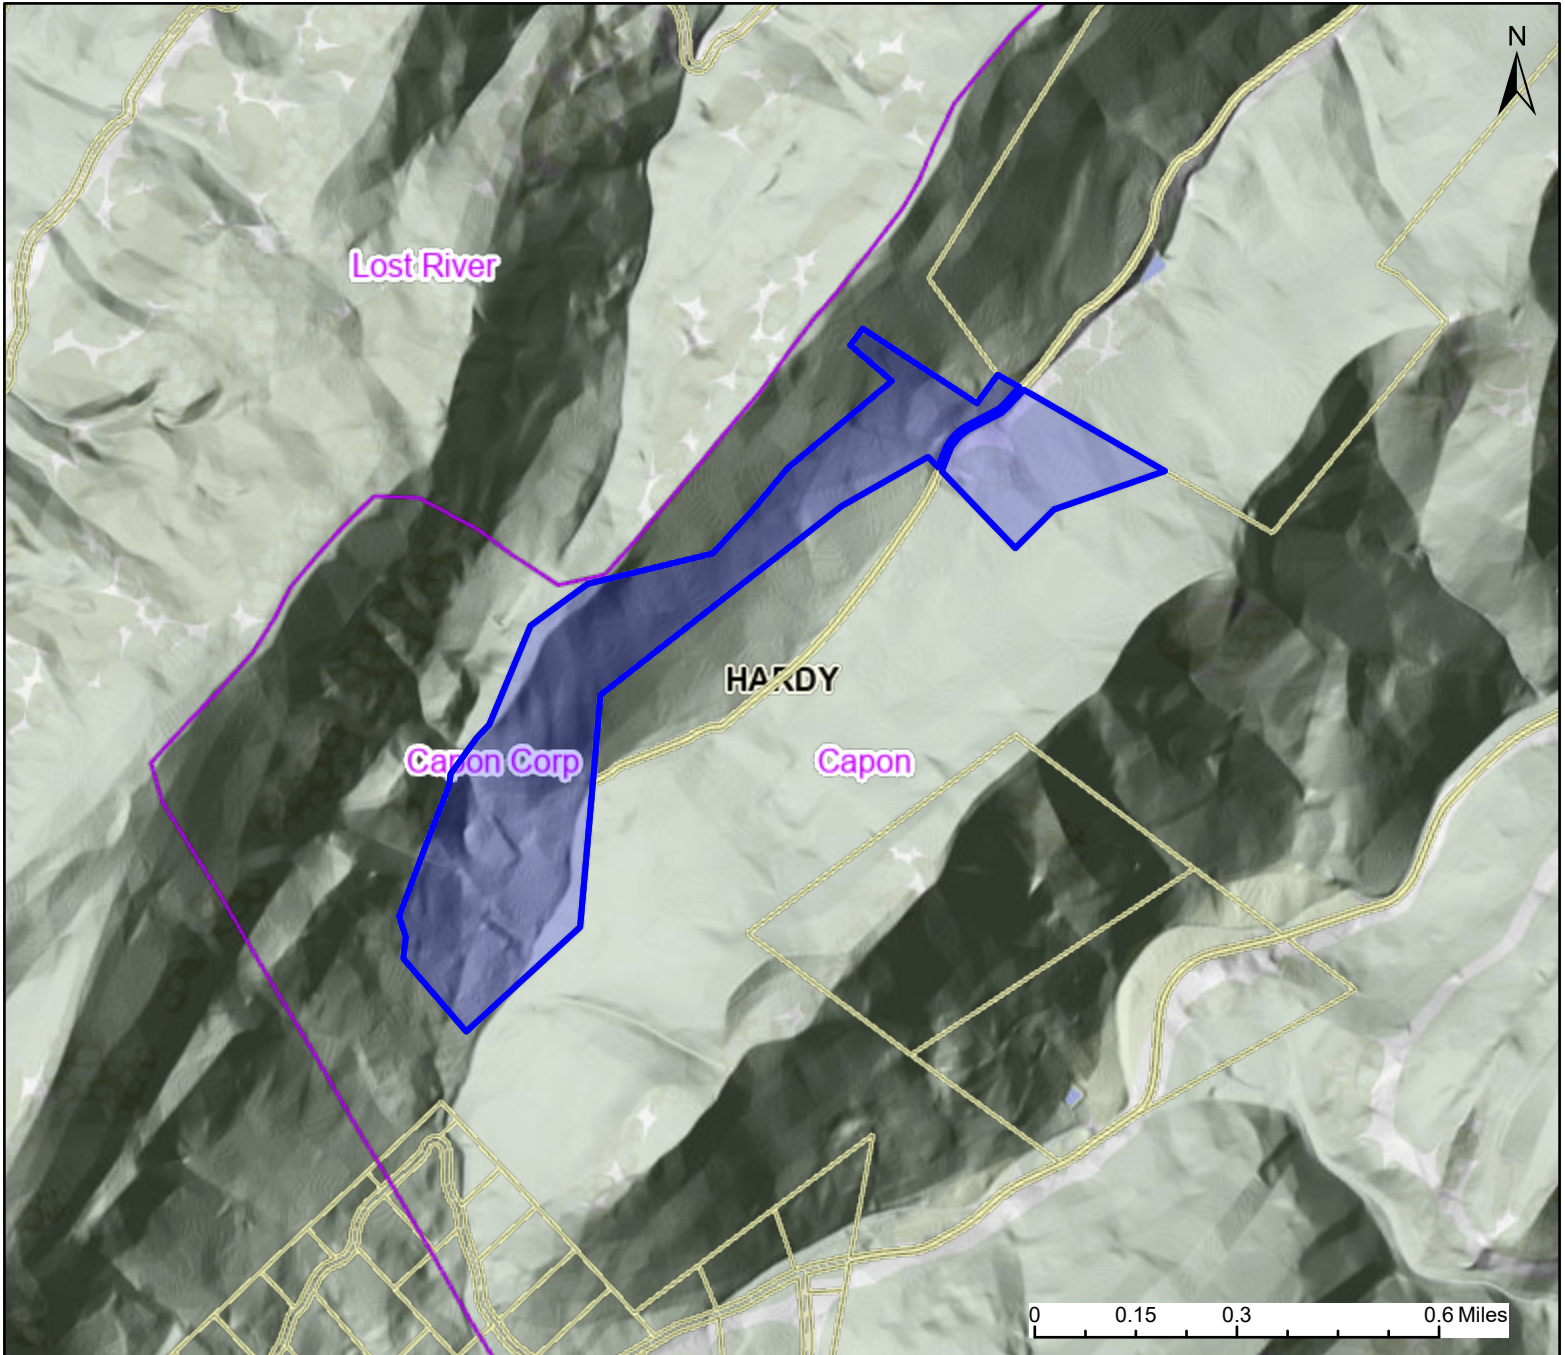

PARCEL ID: 16-01-0351-0008-0000

Legend

District

 Districts

Parcel

 WVParcels

User Notes:

Map created on June 7, 2023

Owner(s):

LRBA LLC

Address:

OFF THORN BOTTOM

Class Type:

Farm

Legal Description:

SW OF WARDENSVILLE TR#2; 76.90 AC