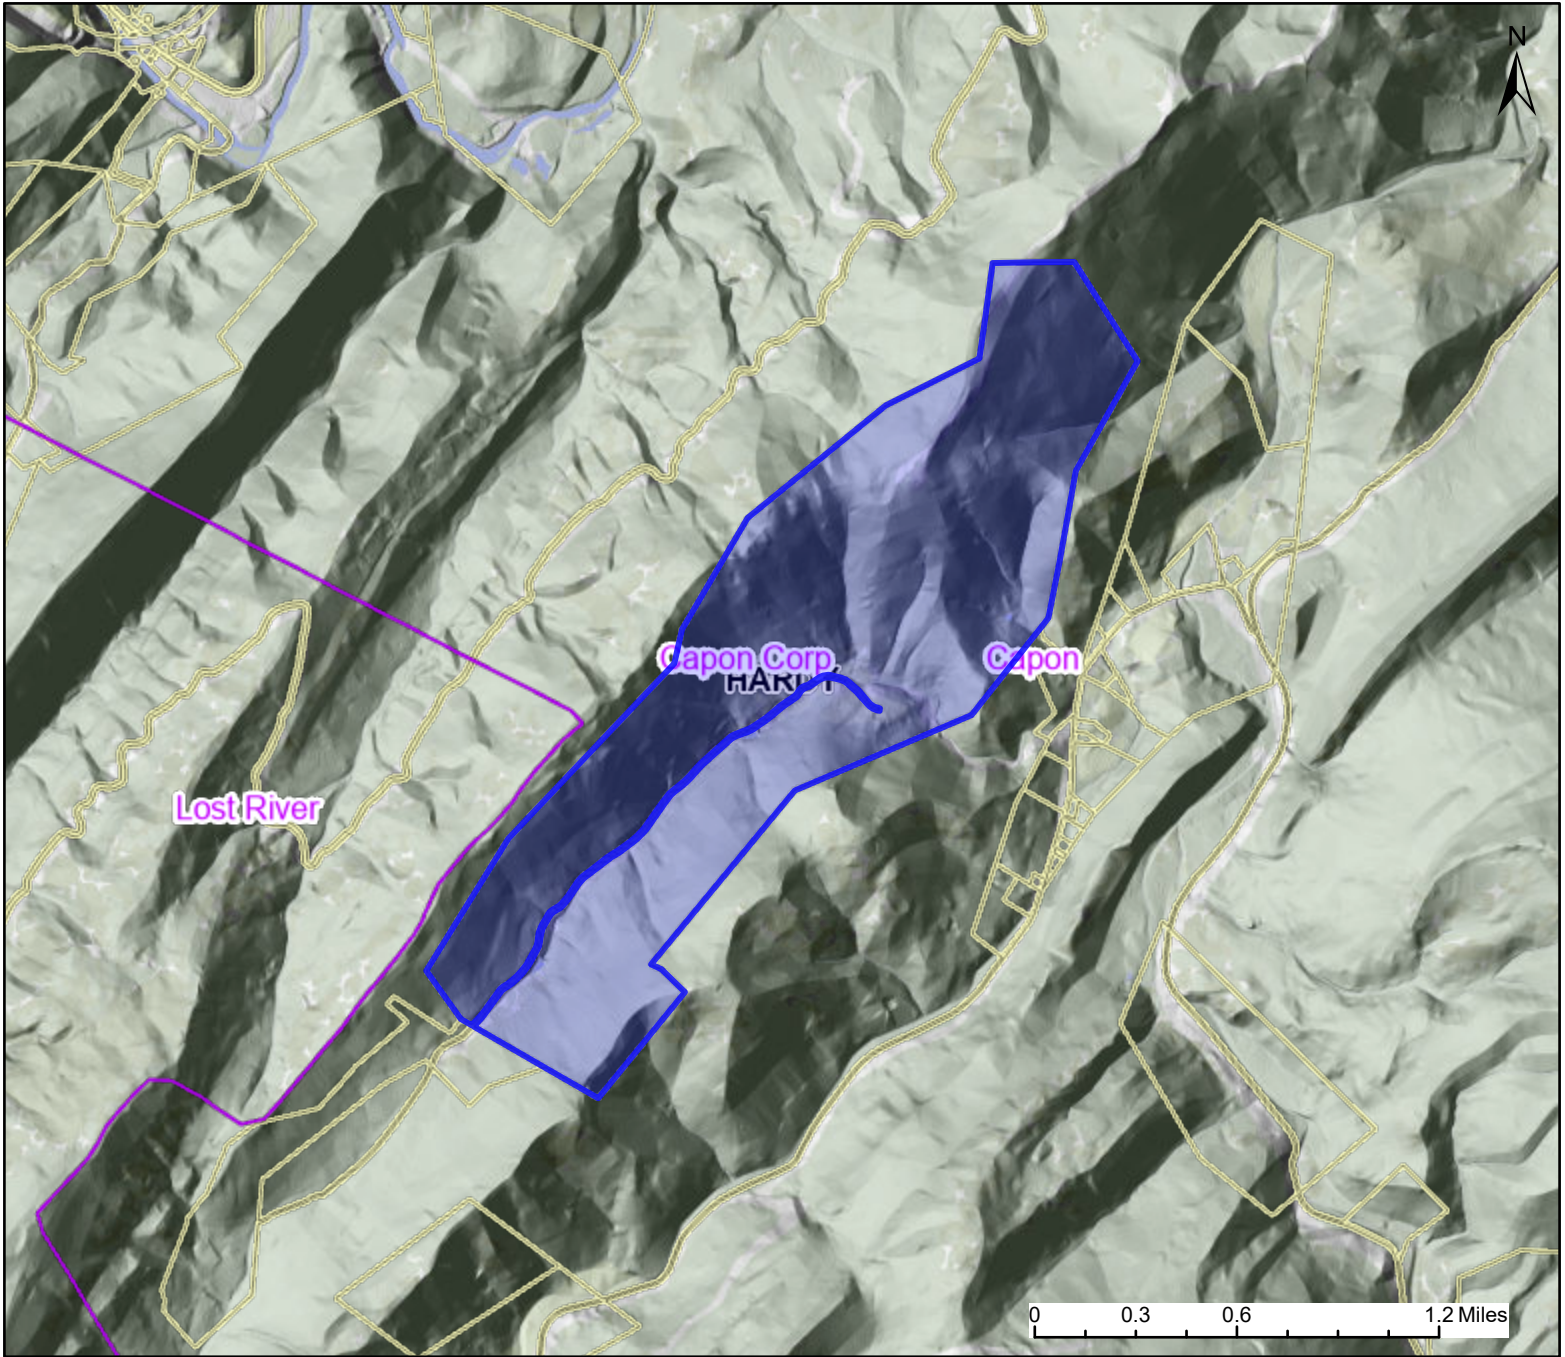

PARCEL ID: 16-01-0331-0004-0000

Legend

District

 Districts

Parcel

 WVParcels

User Notes:

Map created on June 7, 2023

Owner(s):
LRBA LLC

Address:
10075 OFF THORN BOTTOM RD

Class Type:
Farm

Legal Description:
HEISHMAN H PL 686.10 AC; CO.CRT.CNSLD.
W/MP 331 PCLS 2,