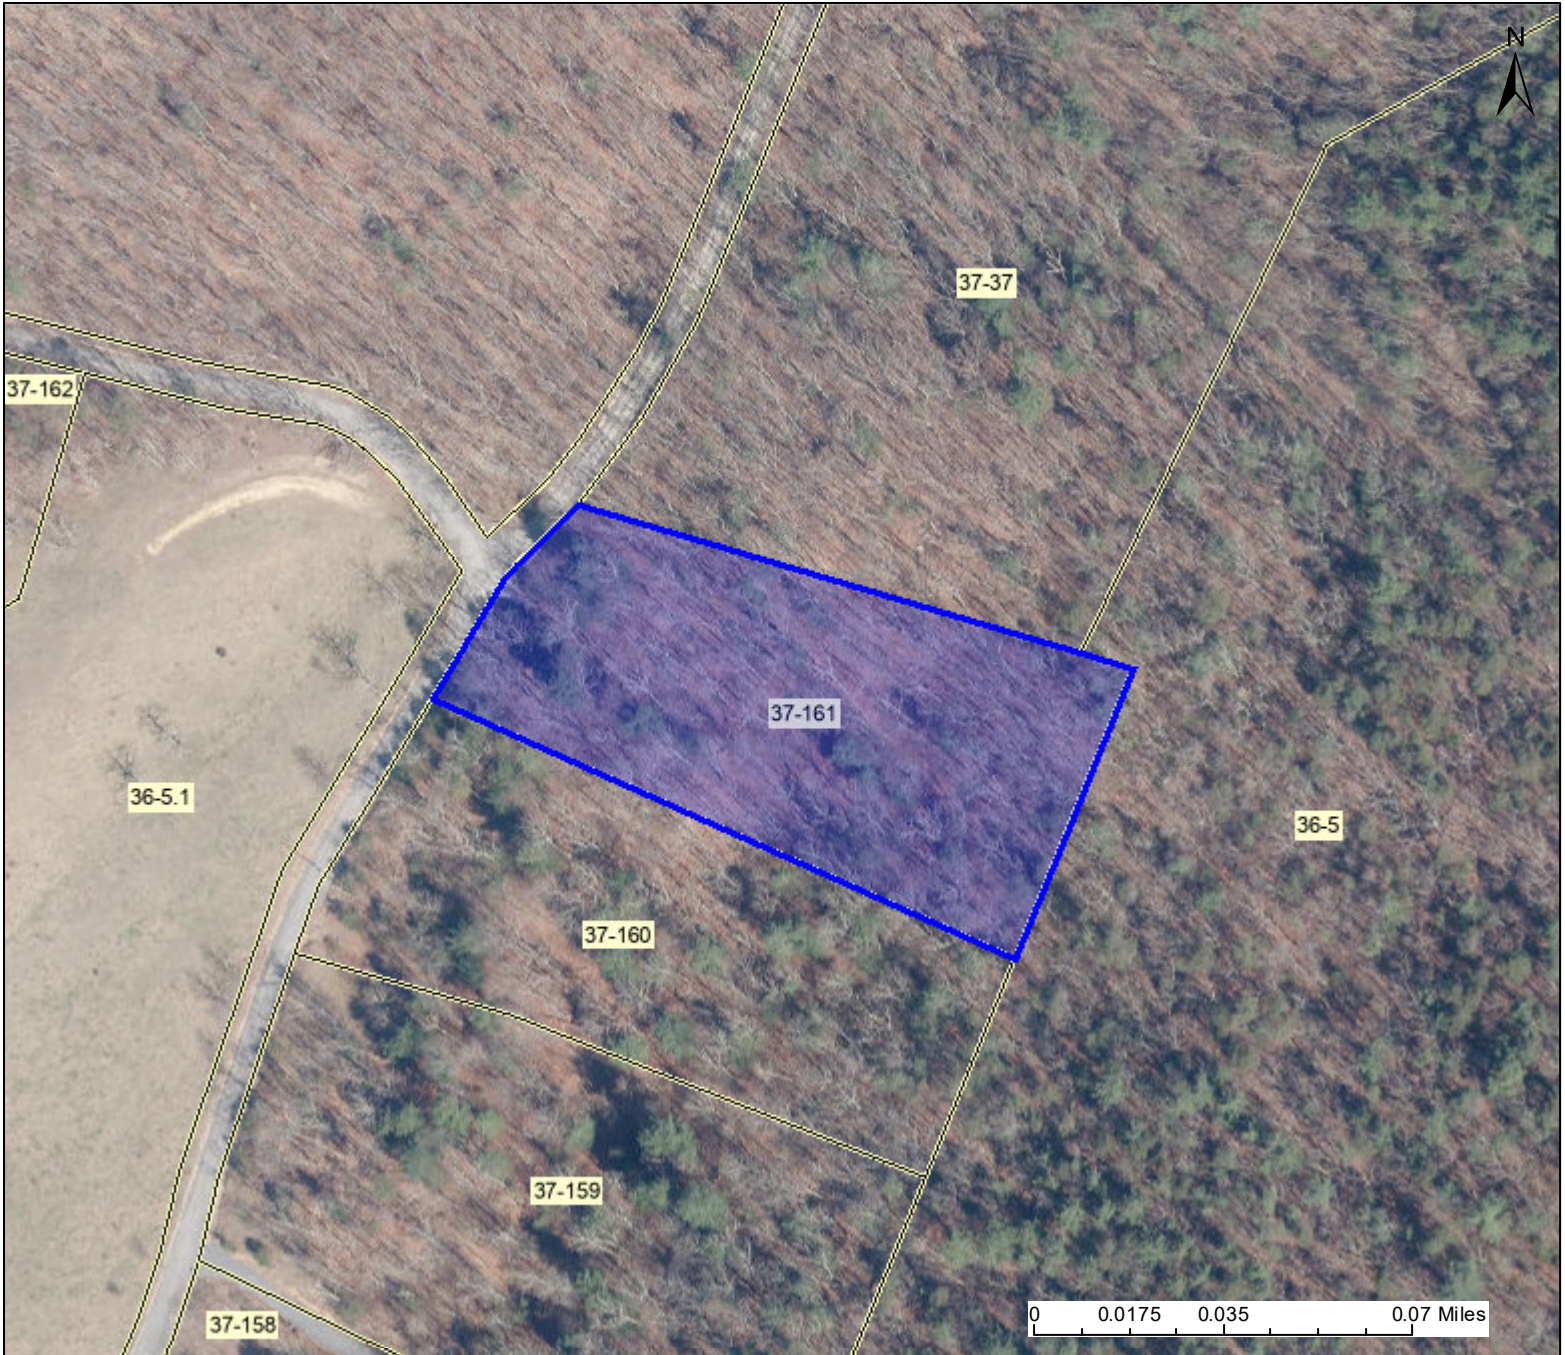

PARCEL ID: 14-05-0037-0161-0000

Legend

WVParcels

User Notes:

Map created on February 23, 2023

Owner(s):

PUNO-GIBBS ROWENA TRUST

Address:

NORTH RIVER RD

Class Type:

Residential

Legal Description:

2.261 AC LOT #8; RANCH VIEW ESTATES