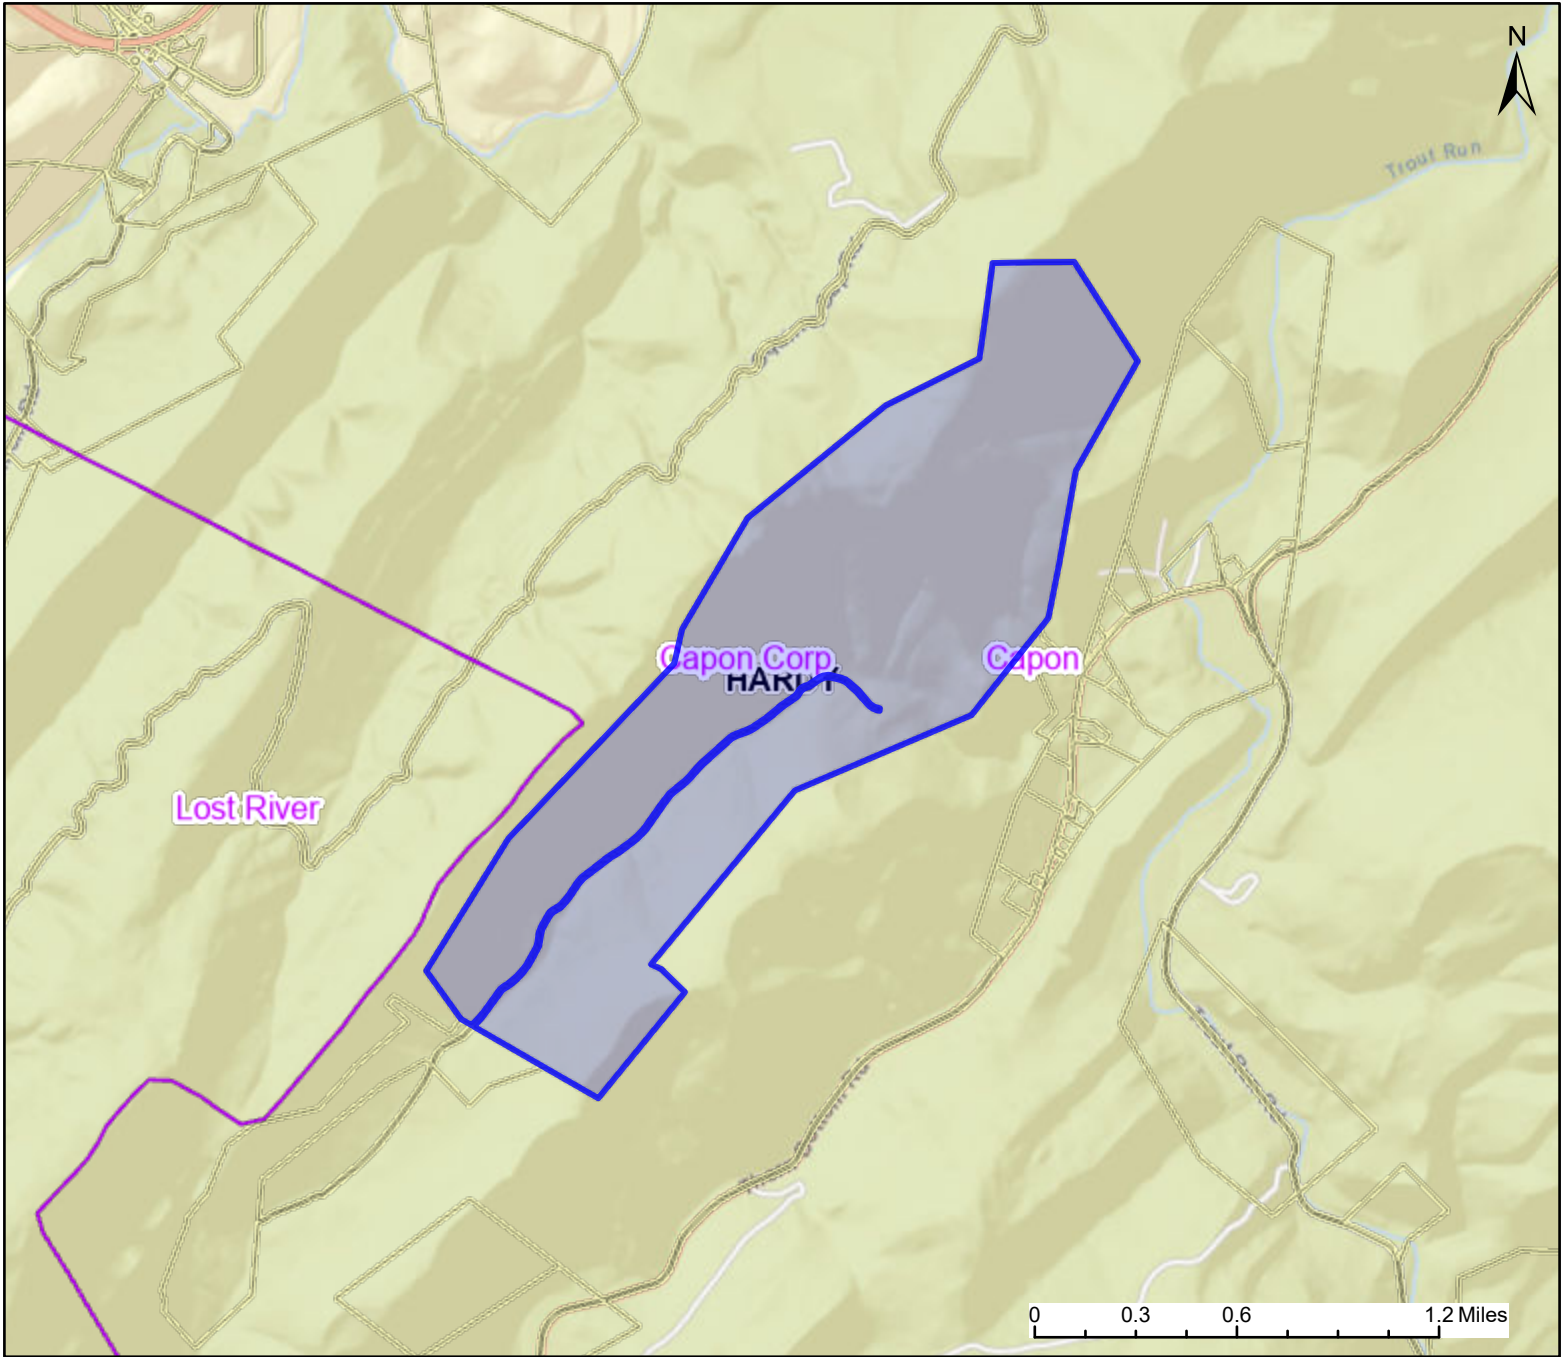

PARCEL ID: 16-01-0331-0004-0000

Legend

District

 Districts

Parcel

 WVParcels

User Notes:

Map created on June 7, 2023

Owner(s):

LRBA LLC

Address:

10075 OFF THORN BOTTOM RD

Class Type:

Farm

Legal Description:

HEISHMAN H PL 686.10 AC; CO.CRT.CNSLD.
W/MP 331 PCLS 2,