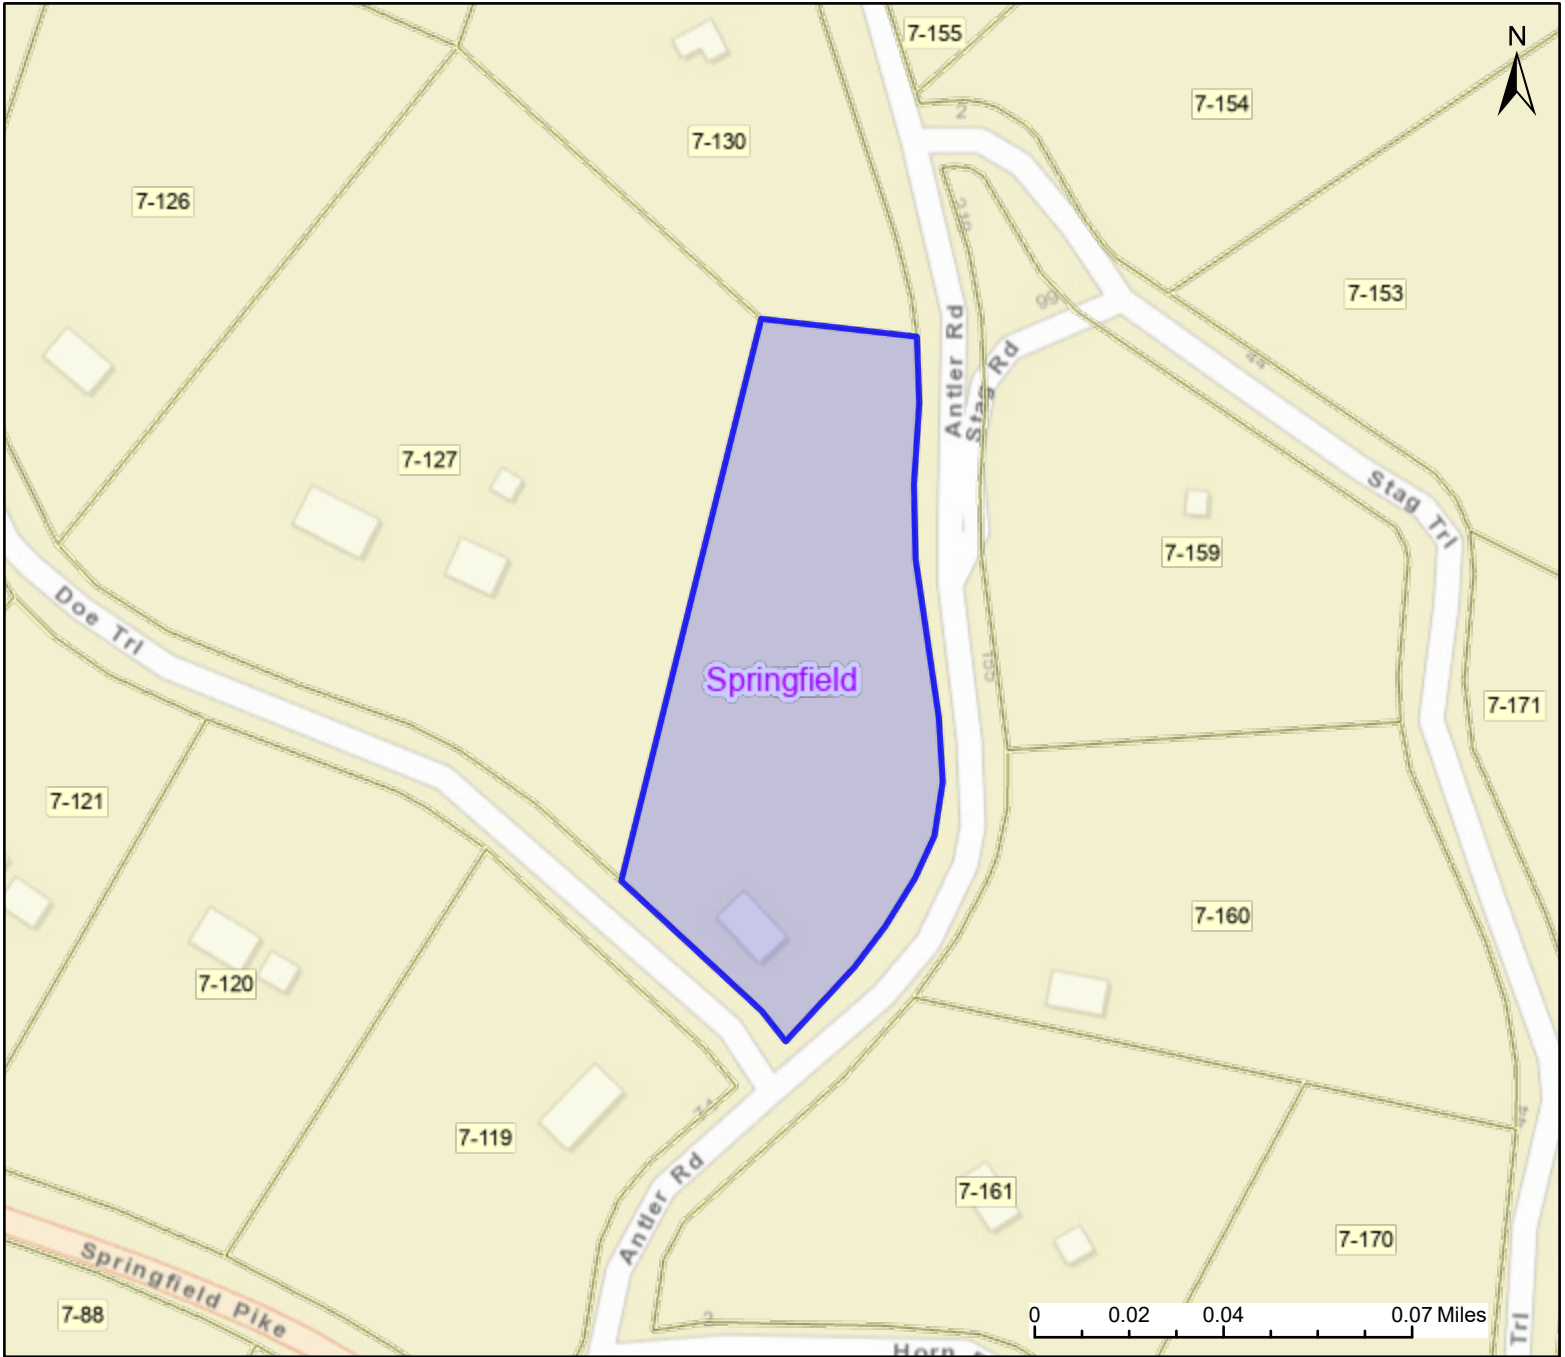

PARCEL ID: 14-10-0007-0129-0000

Legend

District
Districts

Parcel
WVParcels

User Notes:

WV Property Viewer (<https://www.MapWV.gov/property>) is supported by WV State Tax Department and WV GIS Technical Center.

Map created on June 14, 2023

Owner(s):
HUSER CATHERINE A

Address:
91 DOE TRL

Class Type:
Residential

Legal Description:
2.424AC LOT 46; DEER RIDGE ESTATES SD