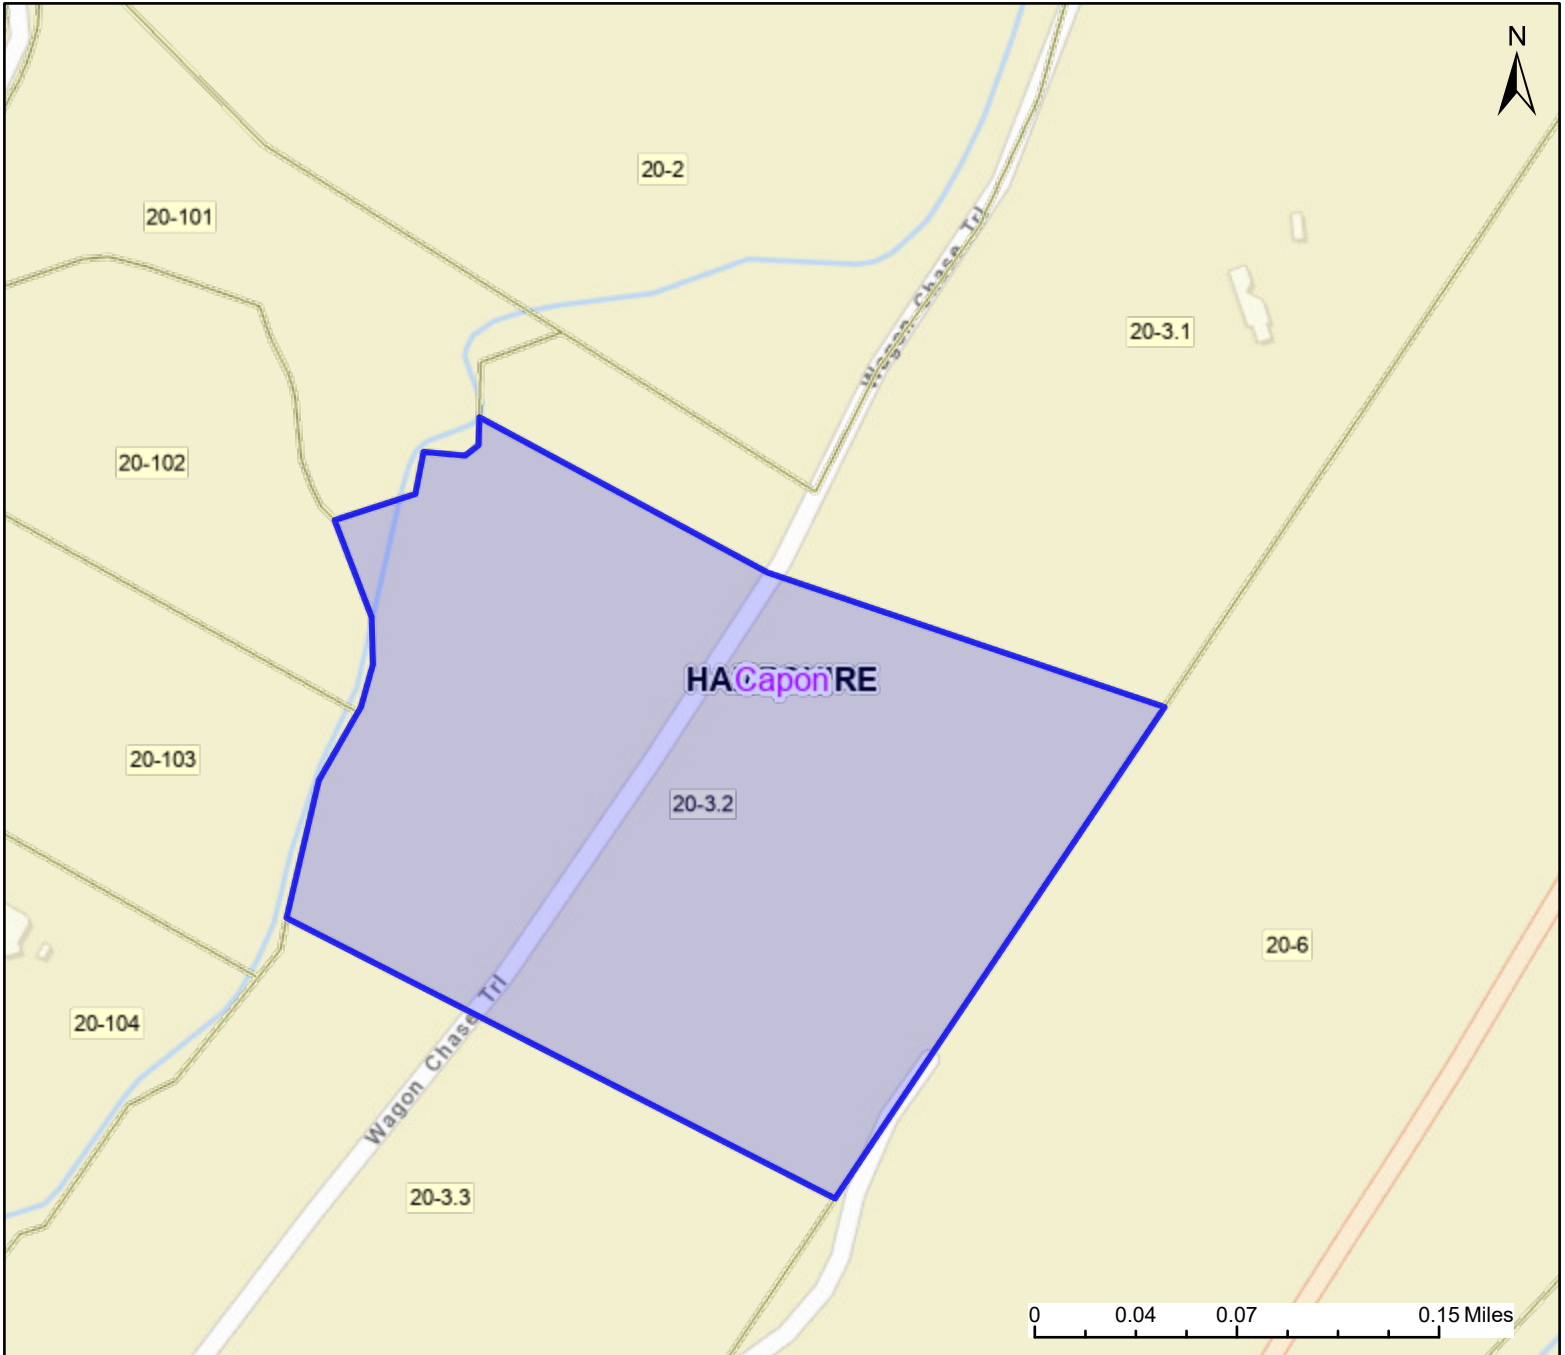

PARCEL ID: 14-02-0020-0003-0002

Legend

District

 Districts

Parcel

 WVParcels

User Notes:

Map created on May 5, 2023

Owner(s):

SMITH JEFFERY J & MICHELE R

Address:

WAGON CHASE TRL

Class Type:

Residential

Legal Description:

20.15 AC LOT #2; LAUREL RIDGE SD