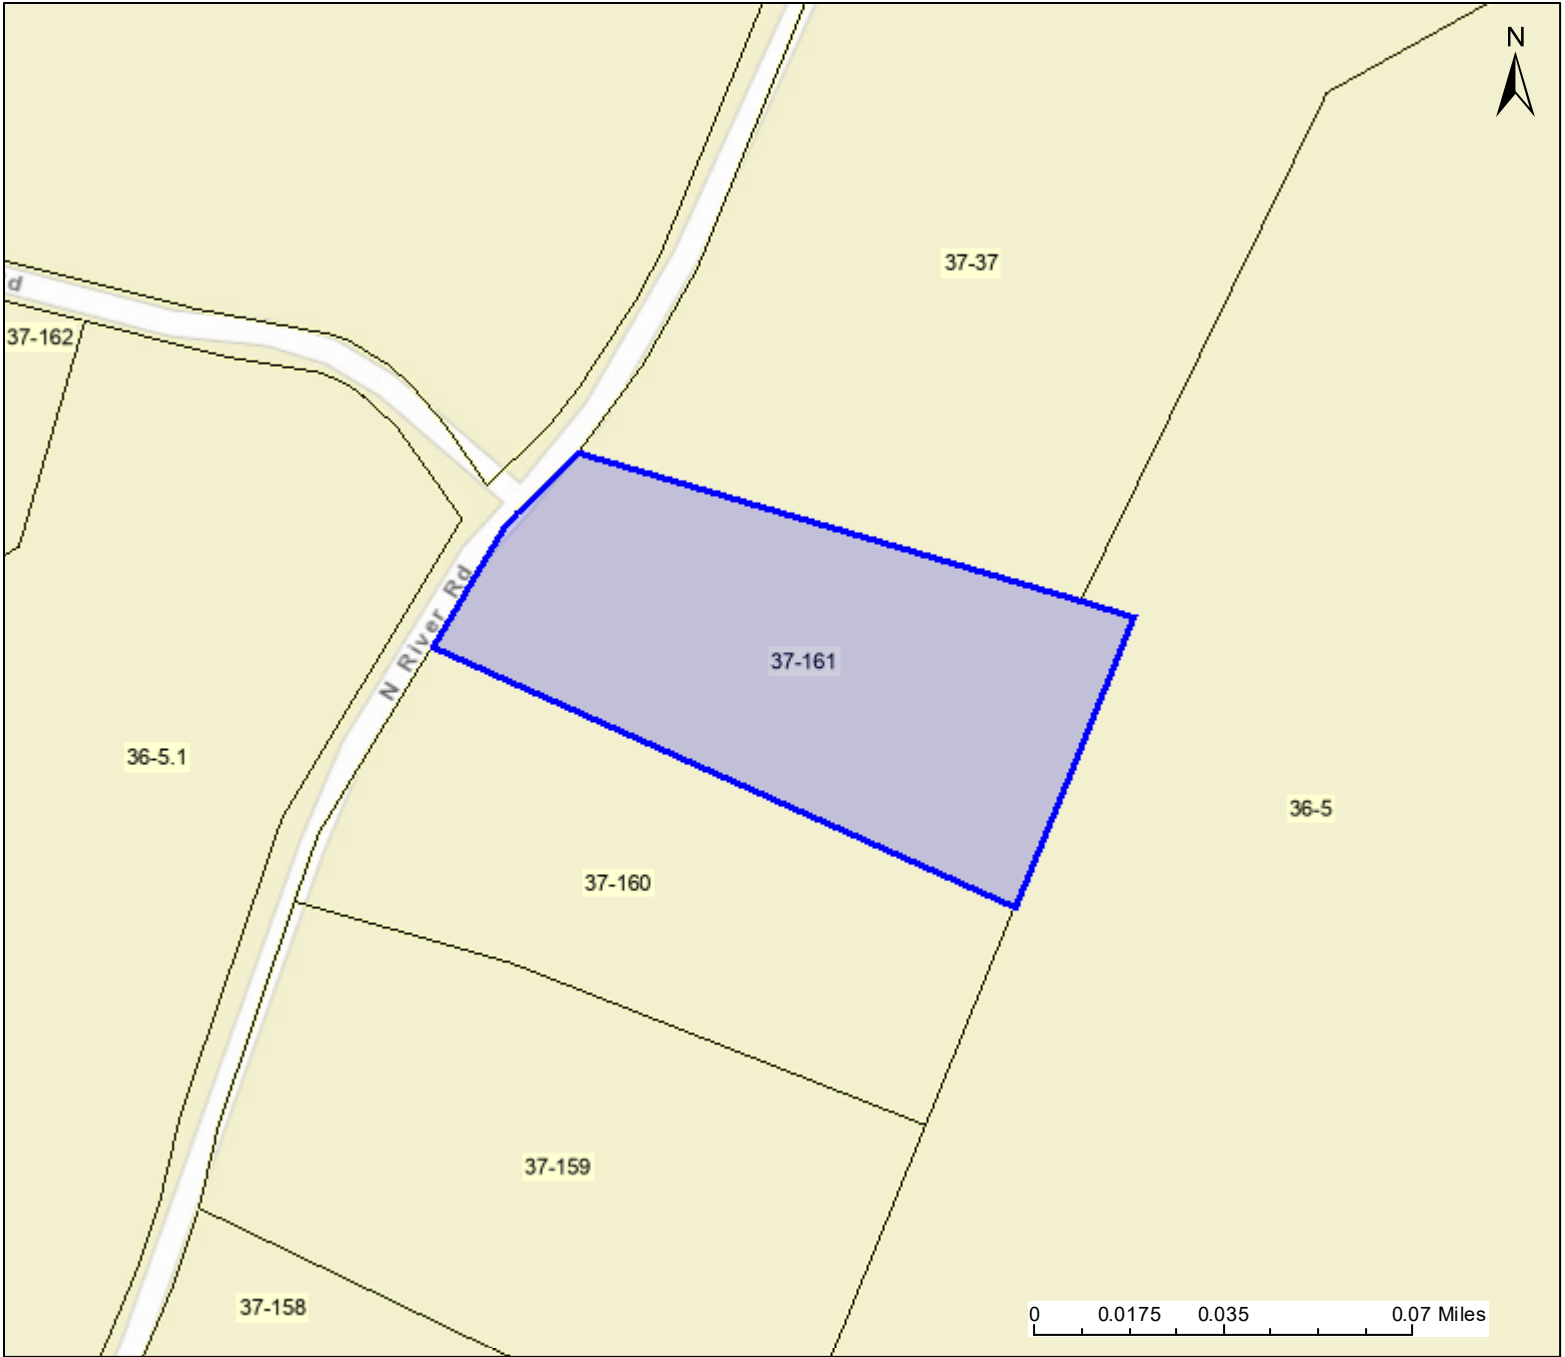

PARCEL ID: 14-05-0037-0161-0000

Legend

 WVParcels

User Notes:

Map created on February 23, 2023

Owner(s):
PUNO-GIBBS ROWENA TRUST

Address:
NORTH RIVER RD

Class Type:
Residential

Legal Description:
2.261 AC LOT #8; RANCH VIEW ESTATES