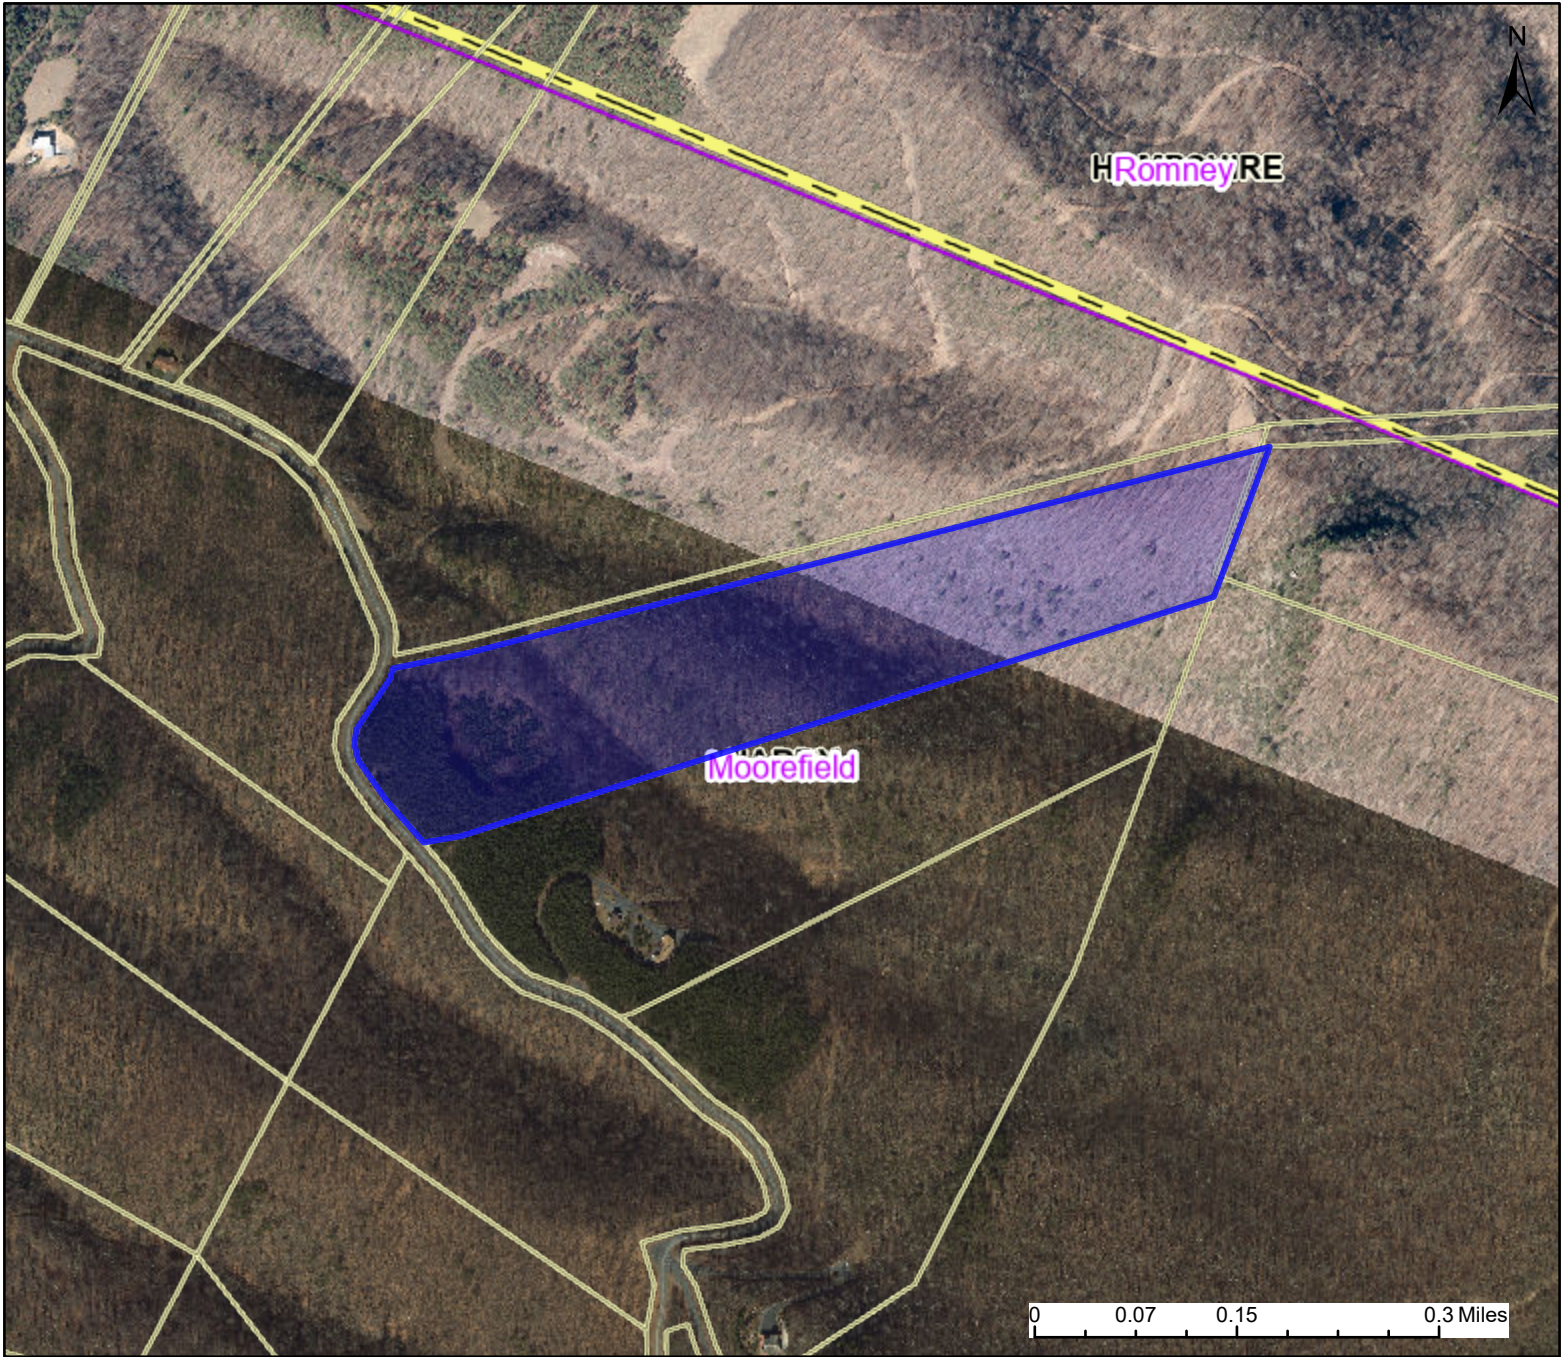

PARCEL ID: 16-03-0168-0002-0000

Legend

District

 Districts

Parcel

 WVParcels

User Notes:

Map created on July 6, 2023

Owner(s):

DAY KENNETH C

Address:

Class Type:

Residential

Legal Description:

29.17 AC LOT 325 ASHTON WOODS; W V HUNTER LLC