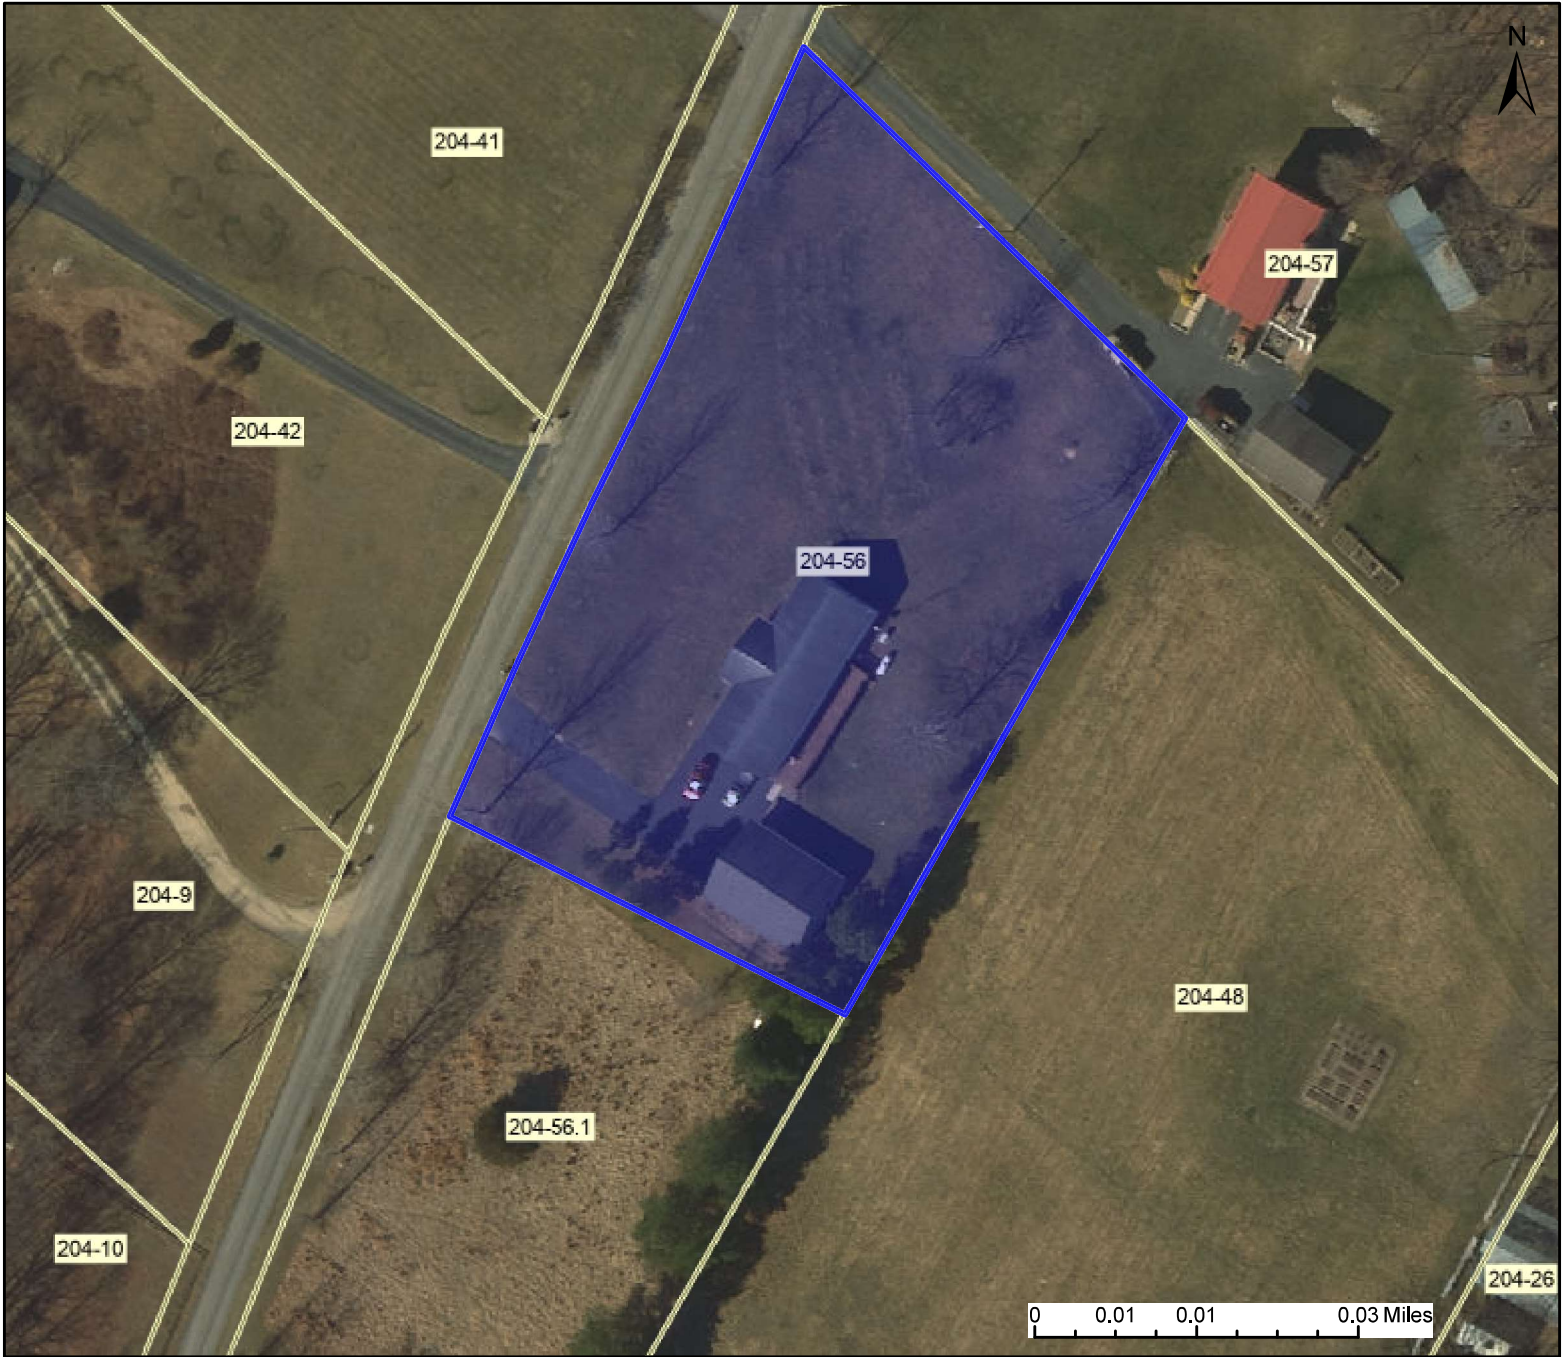

PARCEL ID: 16-03-0204-0056-0000

Legend

Parcel

 WVParcels

User Notes:

Map created on July 24, 2023

Owner(s):

POLING DANIEL M

Address:

325 TANGLEWOOD DR

Class Type:

Residential

Legal Description:

TRACT 24B 1.25 AC TOD; TANGLEWOOD
PROP SHOCKEY