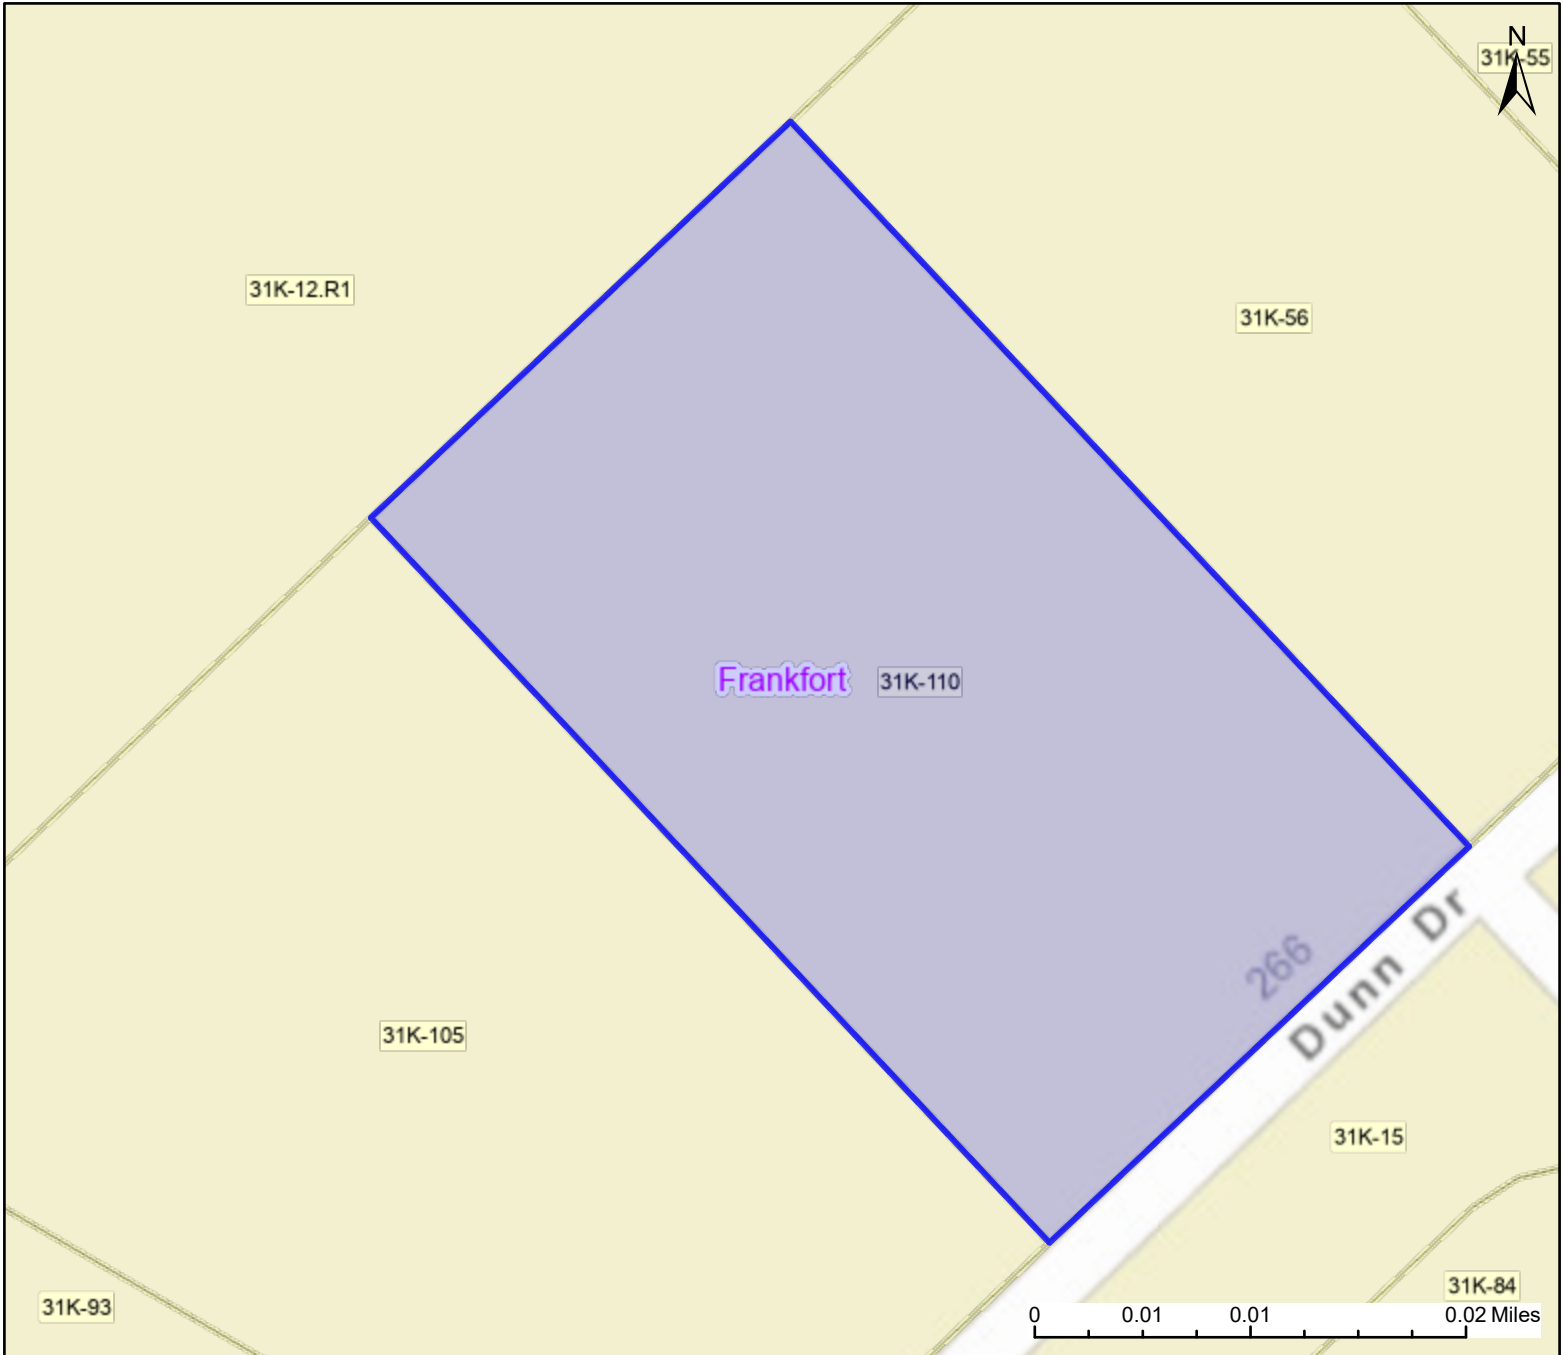

# PARCEL ID: 29-04-031K-0110-0000

## Legend

### District

 Districts

### Legal Description:

.452AC(FF)ADJ TO LOT 23; DOWDEN ADD  
PARCEL A