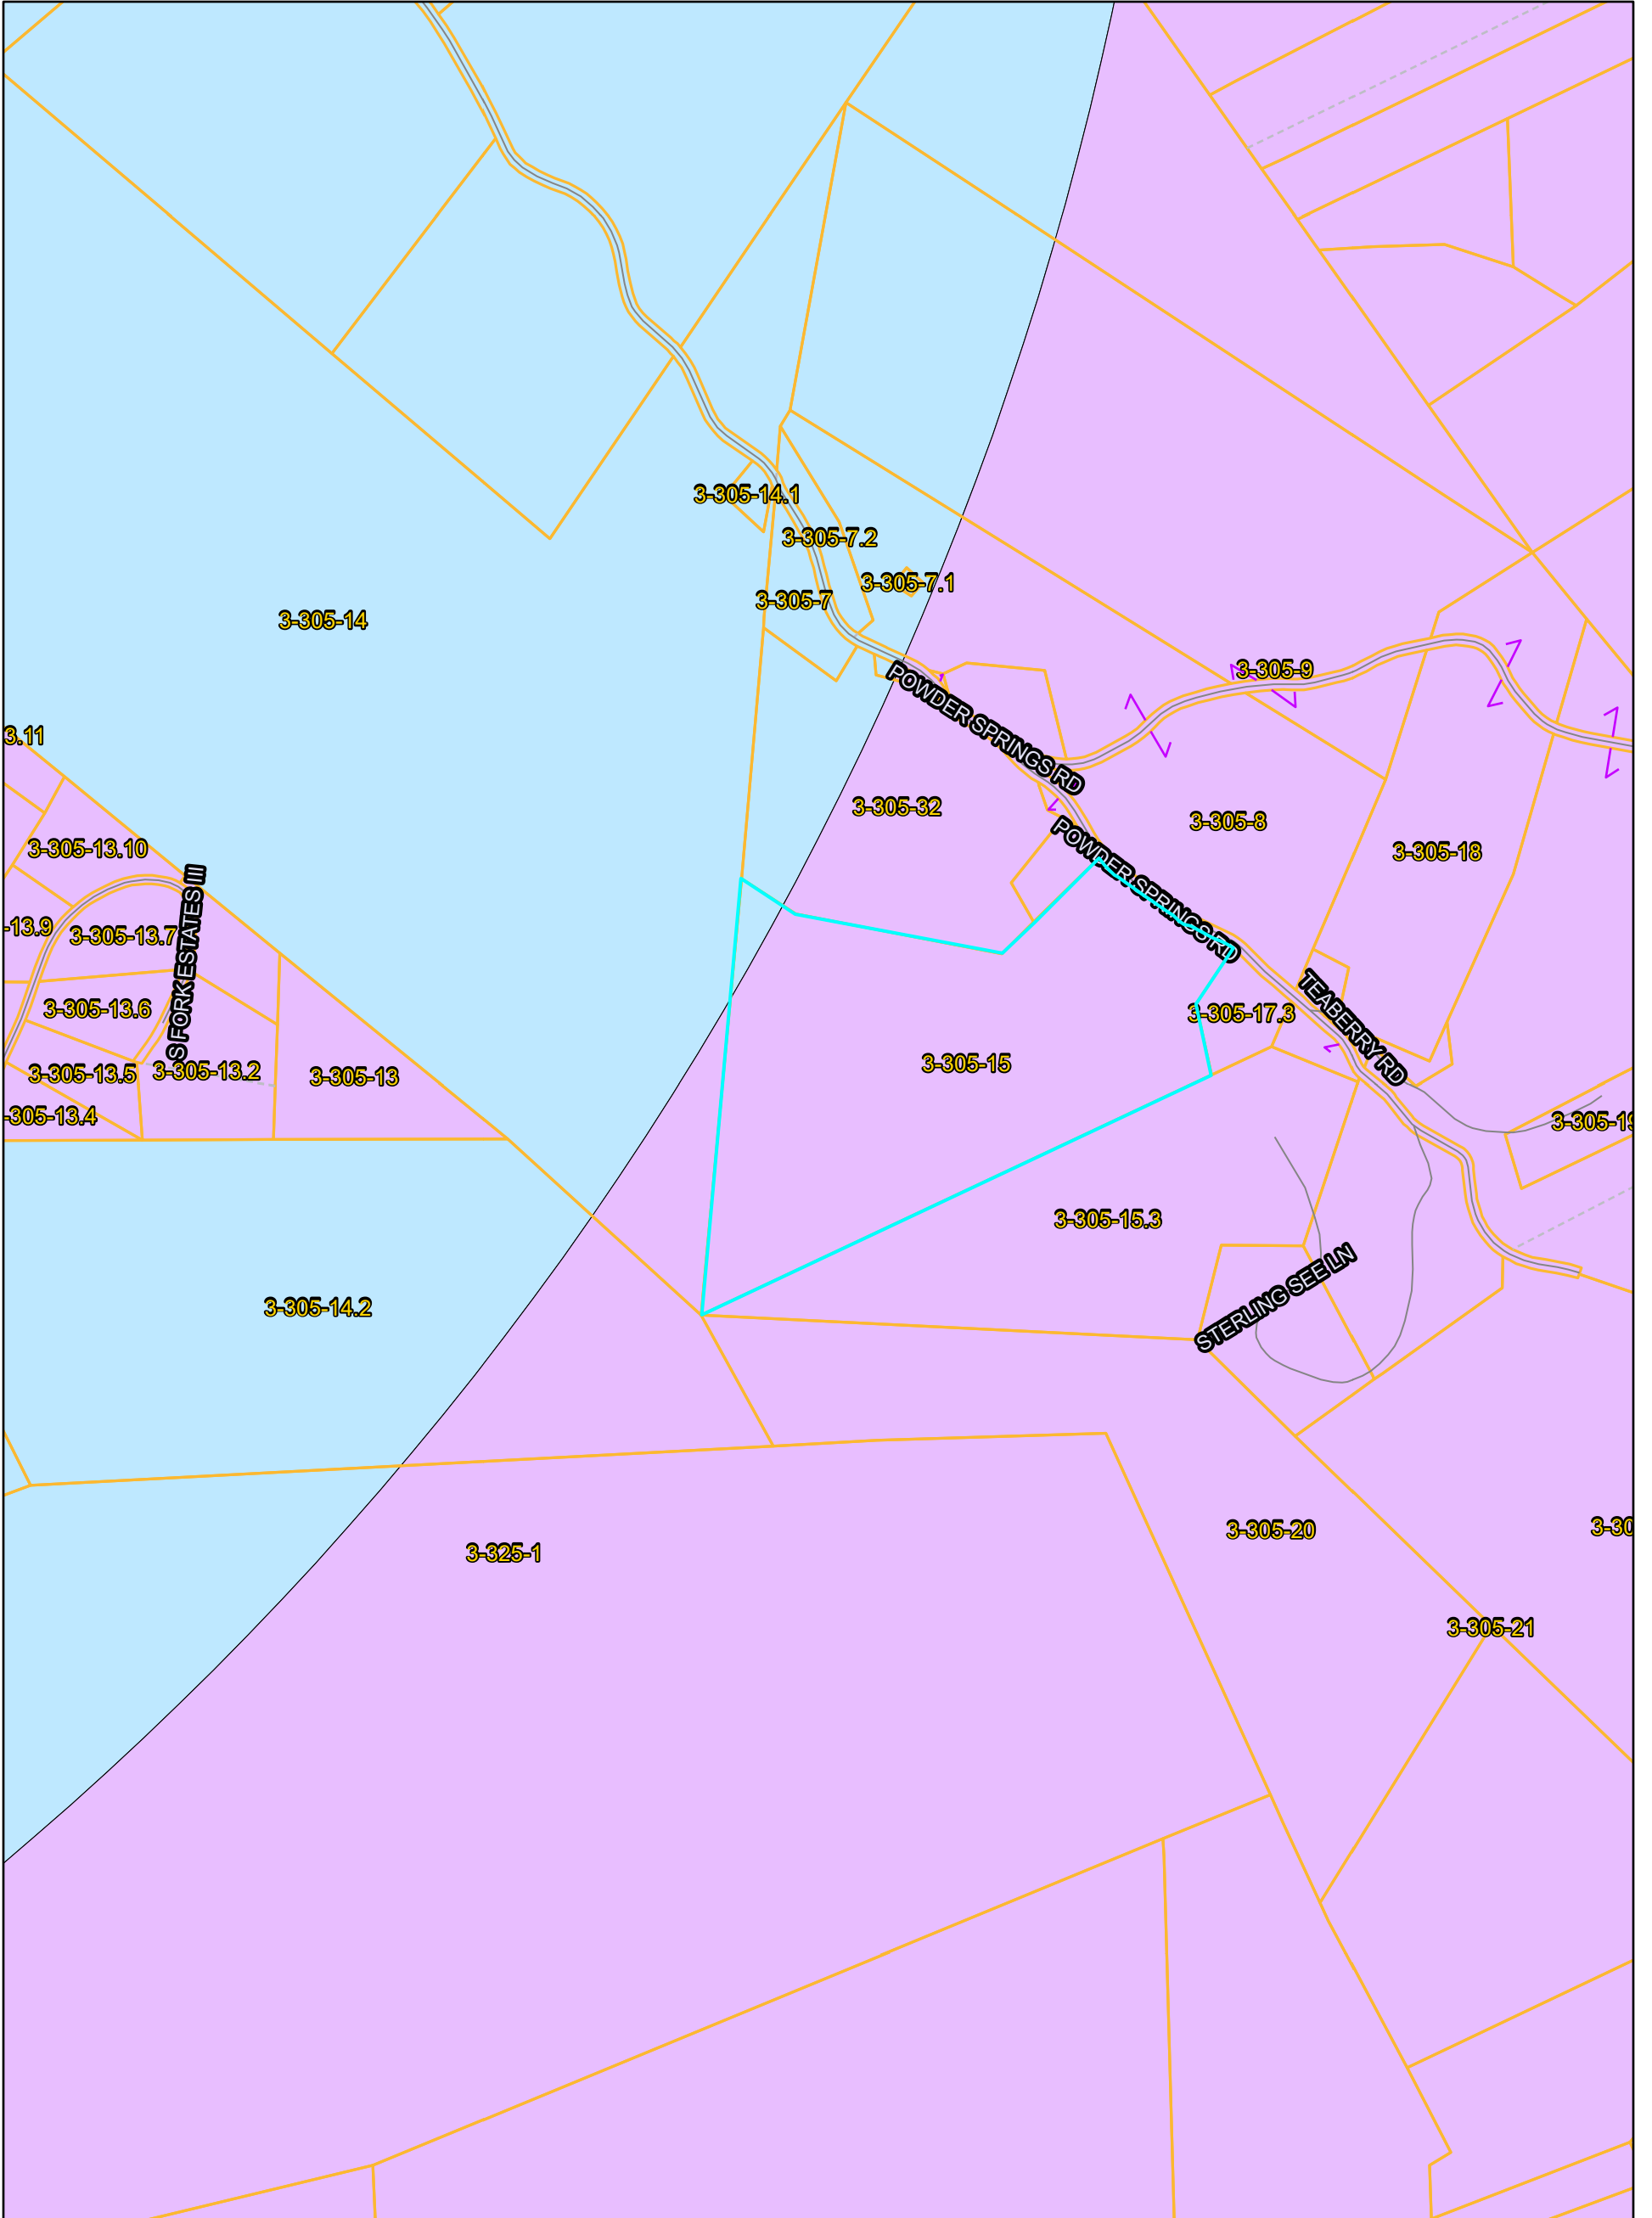

Hardy County

7/7/2023, 8:26:02 AM

Parcels

Zoning

COMMERCIAL

RESIDENTIAL

hardy_wv_anno400

hardy_wv_anno100

VITA, Esri, HERE, Garmin, INCREMENT P, Intermap, NGA, USGS