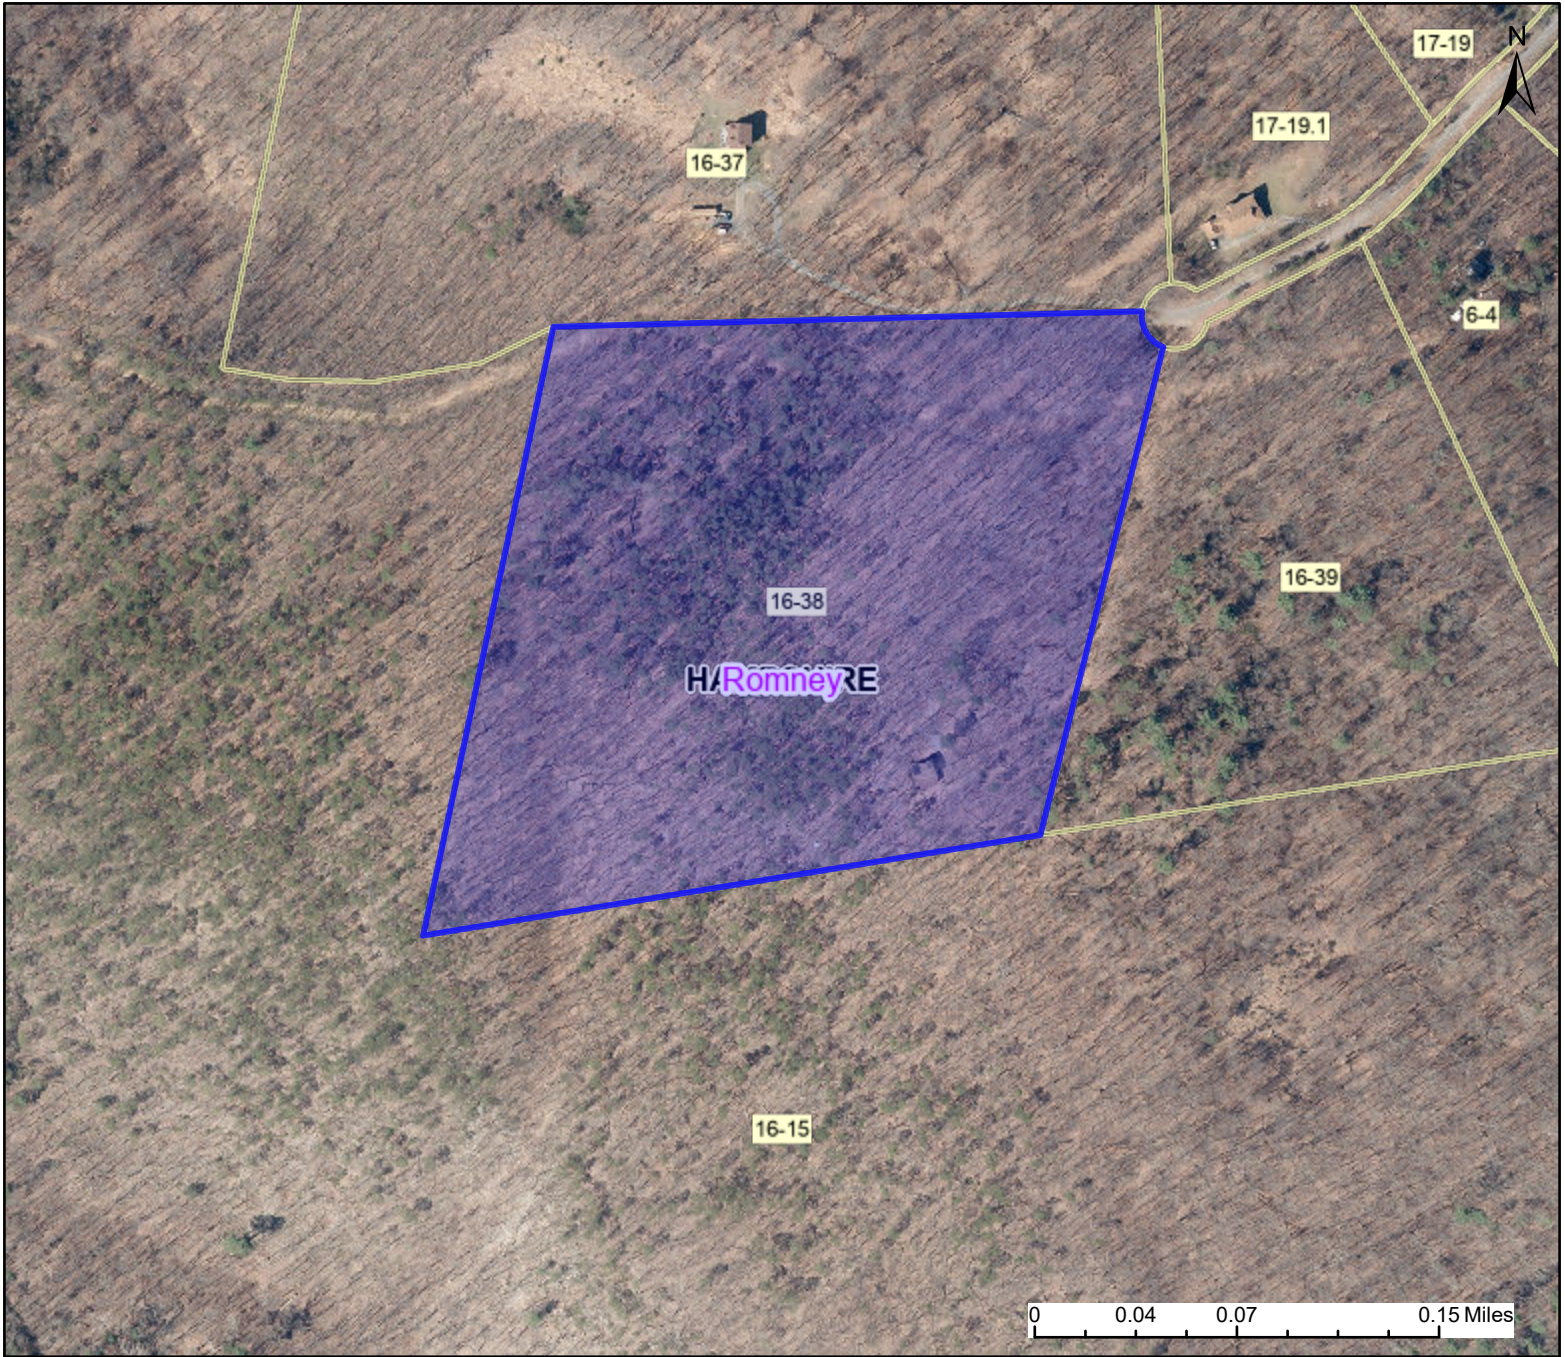

PARCEL ID: 14-07-0016-0038-0000

Legend

District

 Districts

Parcel

 WVParcels

User Notes:

Map created on July 25, 2023

Owner(s):

DEANGELIS DONNA L & MITCHELL MARGARET

Address:

195 FENWICK LN

Class Type:

Residential

Legal Description:

FAIRVIEW SD; LOT 12 18.065 AC