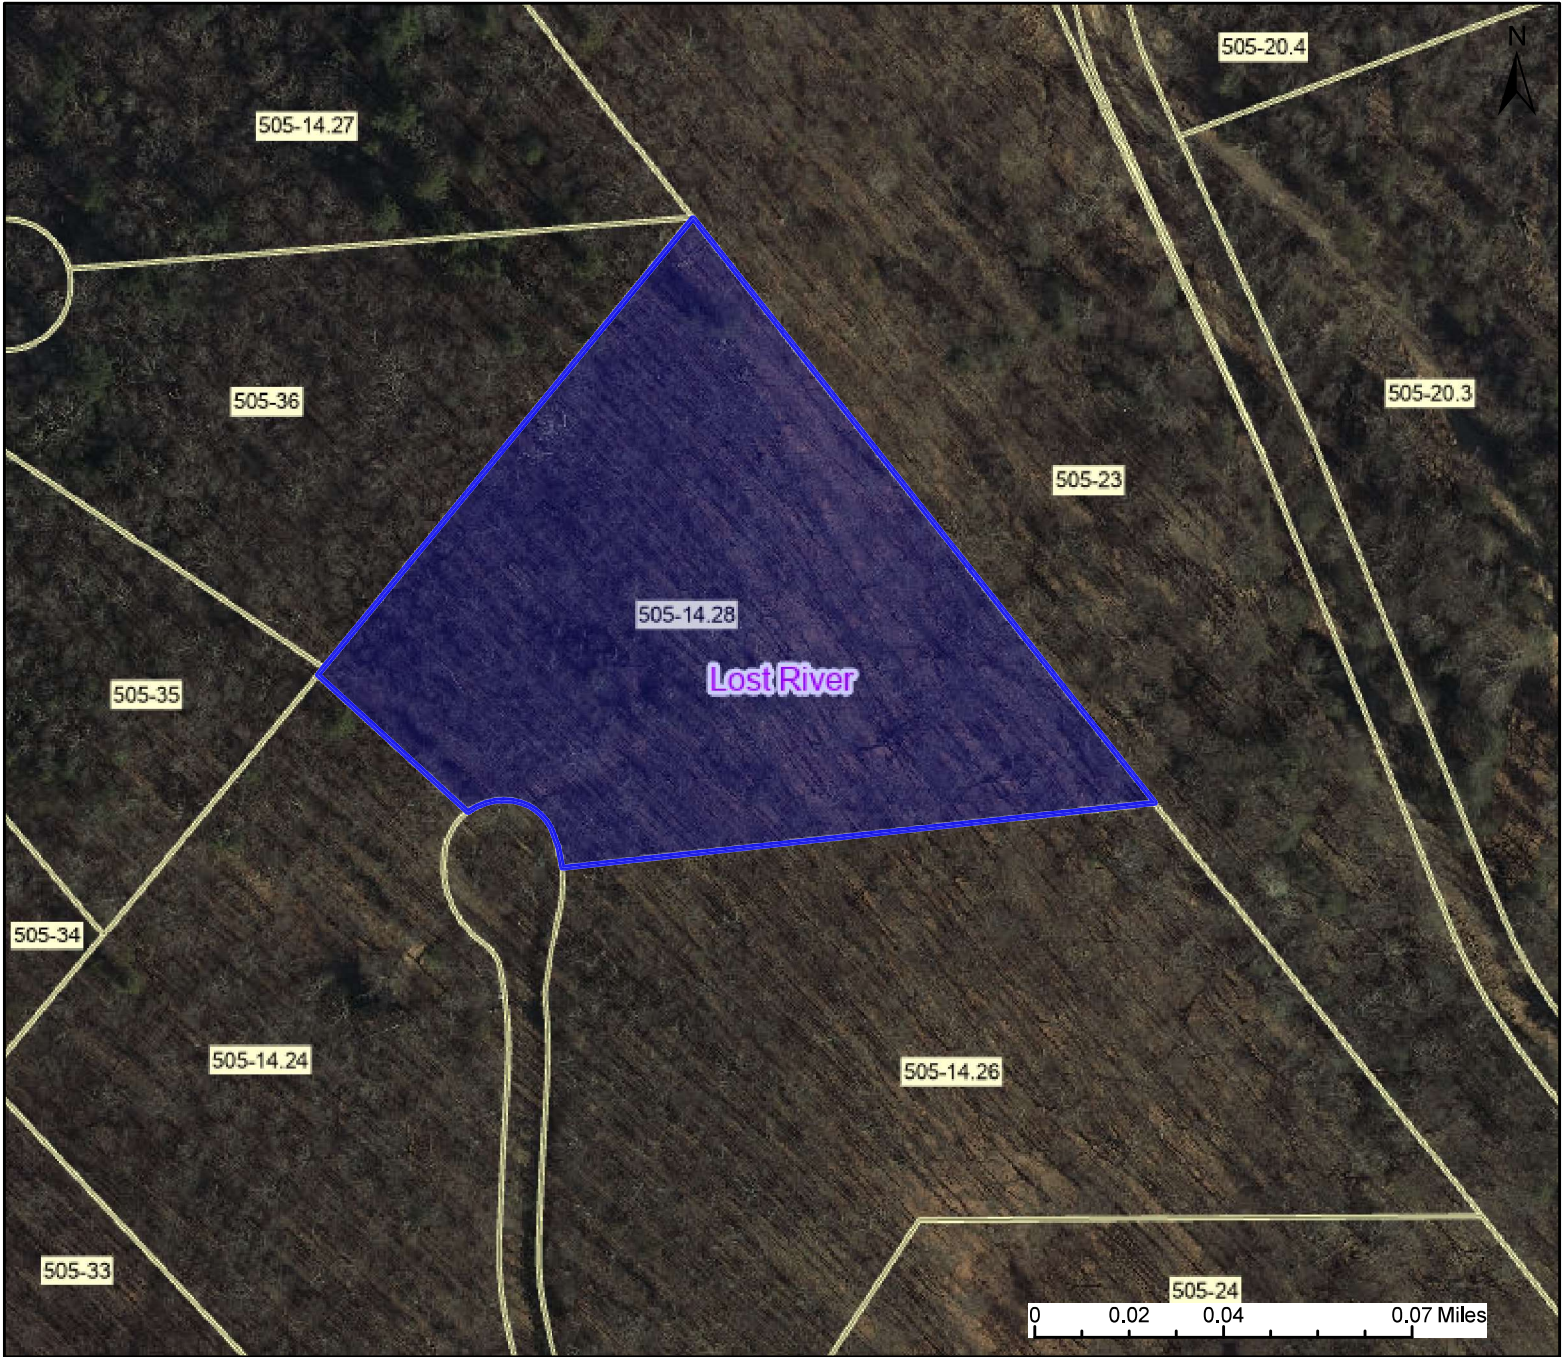

PARCEL ID: 16-02-0505-0014-0028

Legend

District

 Districts

Parcel

 WVParcels

User Notes:

Map created on August 10, 2023

Owner(s):

GASH KEVIN JERRY & NURSEL
BEKTURGANOVNA ZHUSUPOVA

Address:

Class Type:

Residential

Legal Description:

3.78 AC LOT 21; LR MT SUB DIV DOLINGER