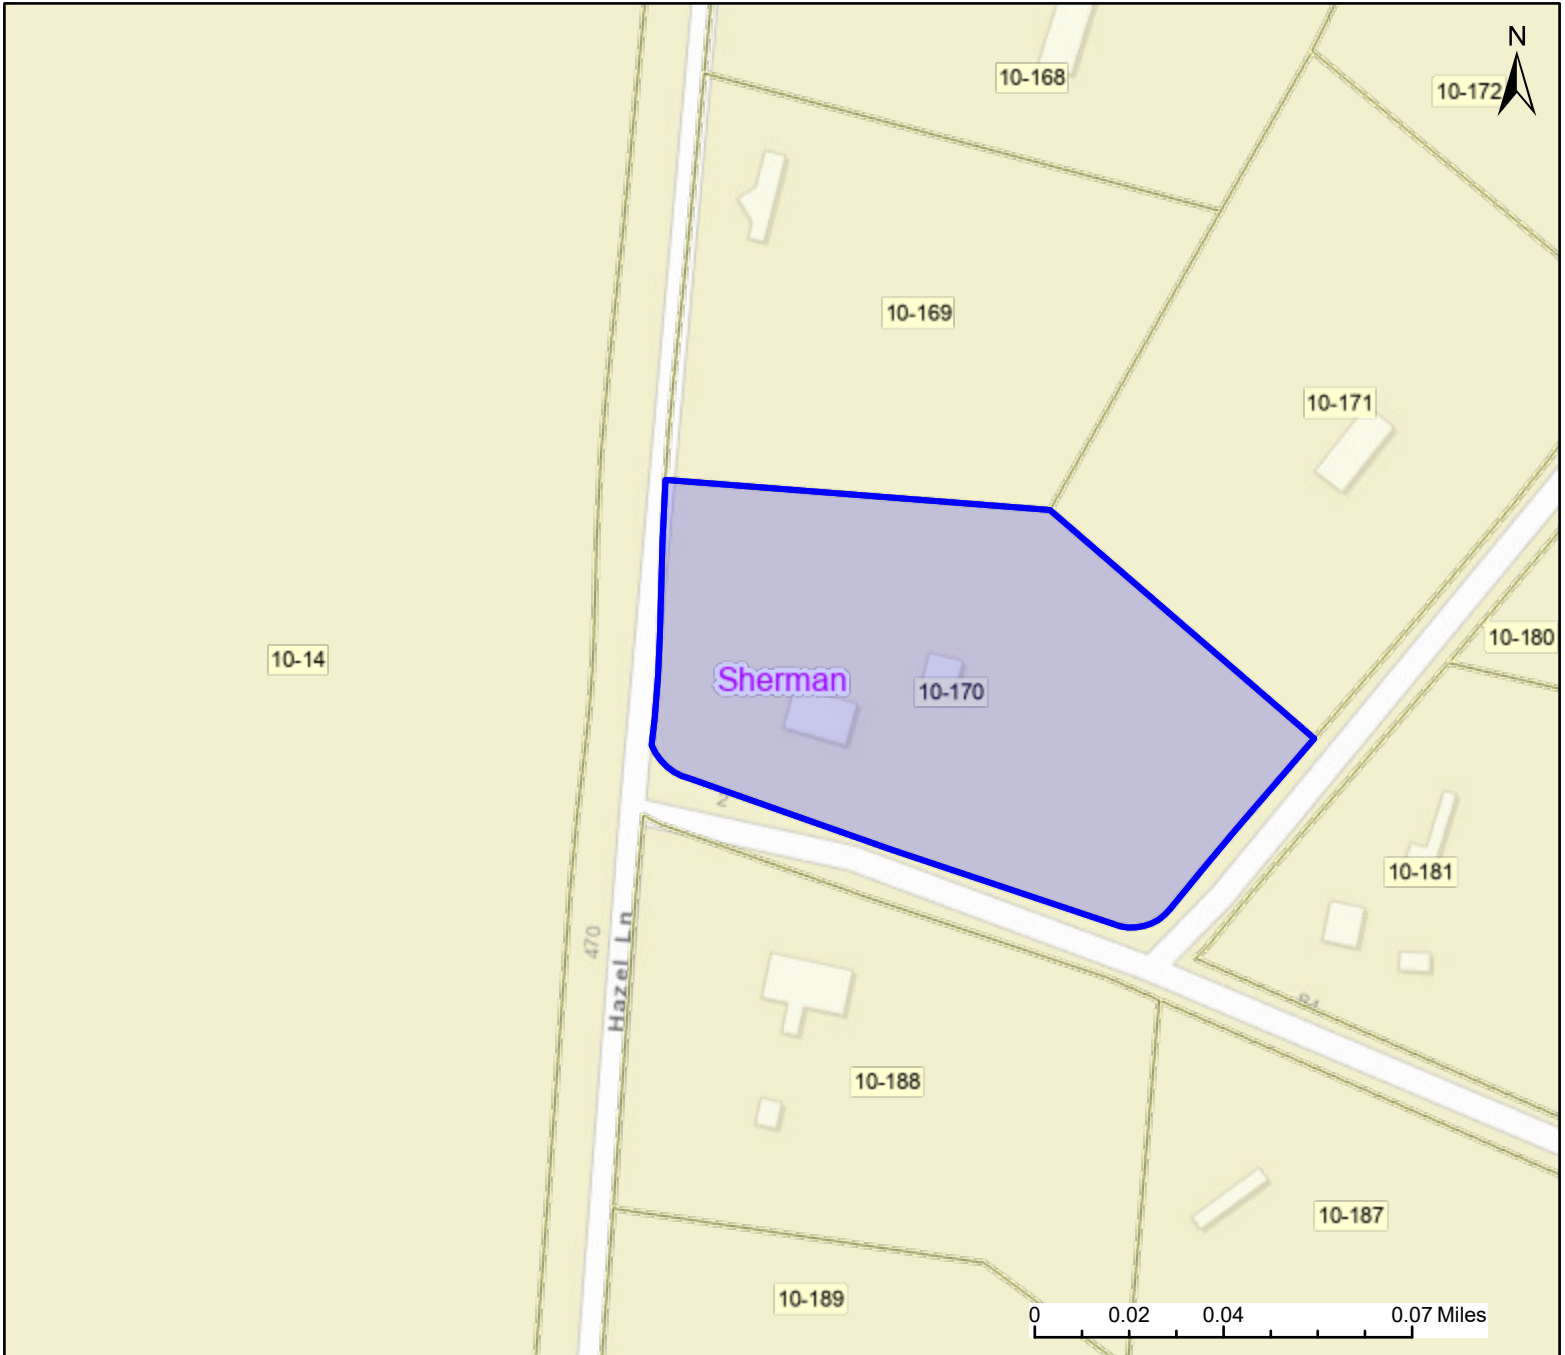

PARCEL ID: 14-09-0010-0170-0000

Legend

District

 Districts

Parcel

 WVParcels

User Notes:

Map created on August 11, 2023

Owner(s):

ADAMS JOHN M JR & DOROTHY K

Address:

33 COSMOS LN

Class Type:

Residential

Legal Description:

3.05 AC LOT 18; DUNMORE RIDGE SD