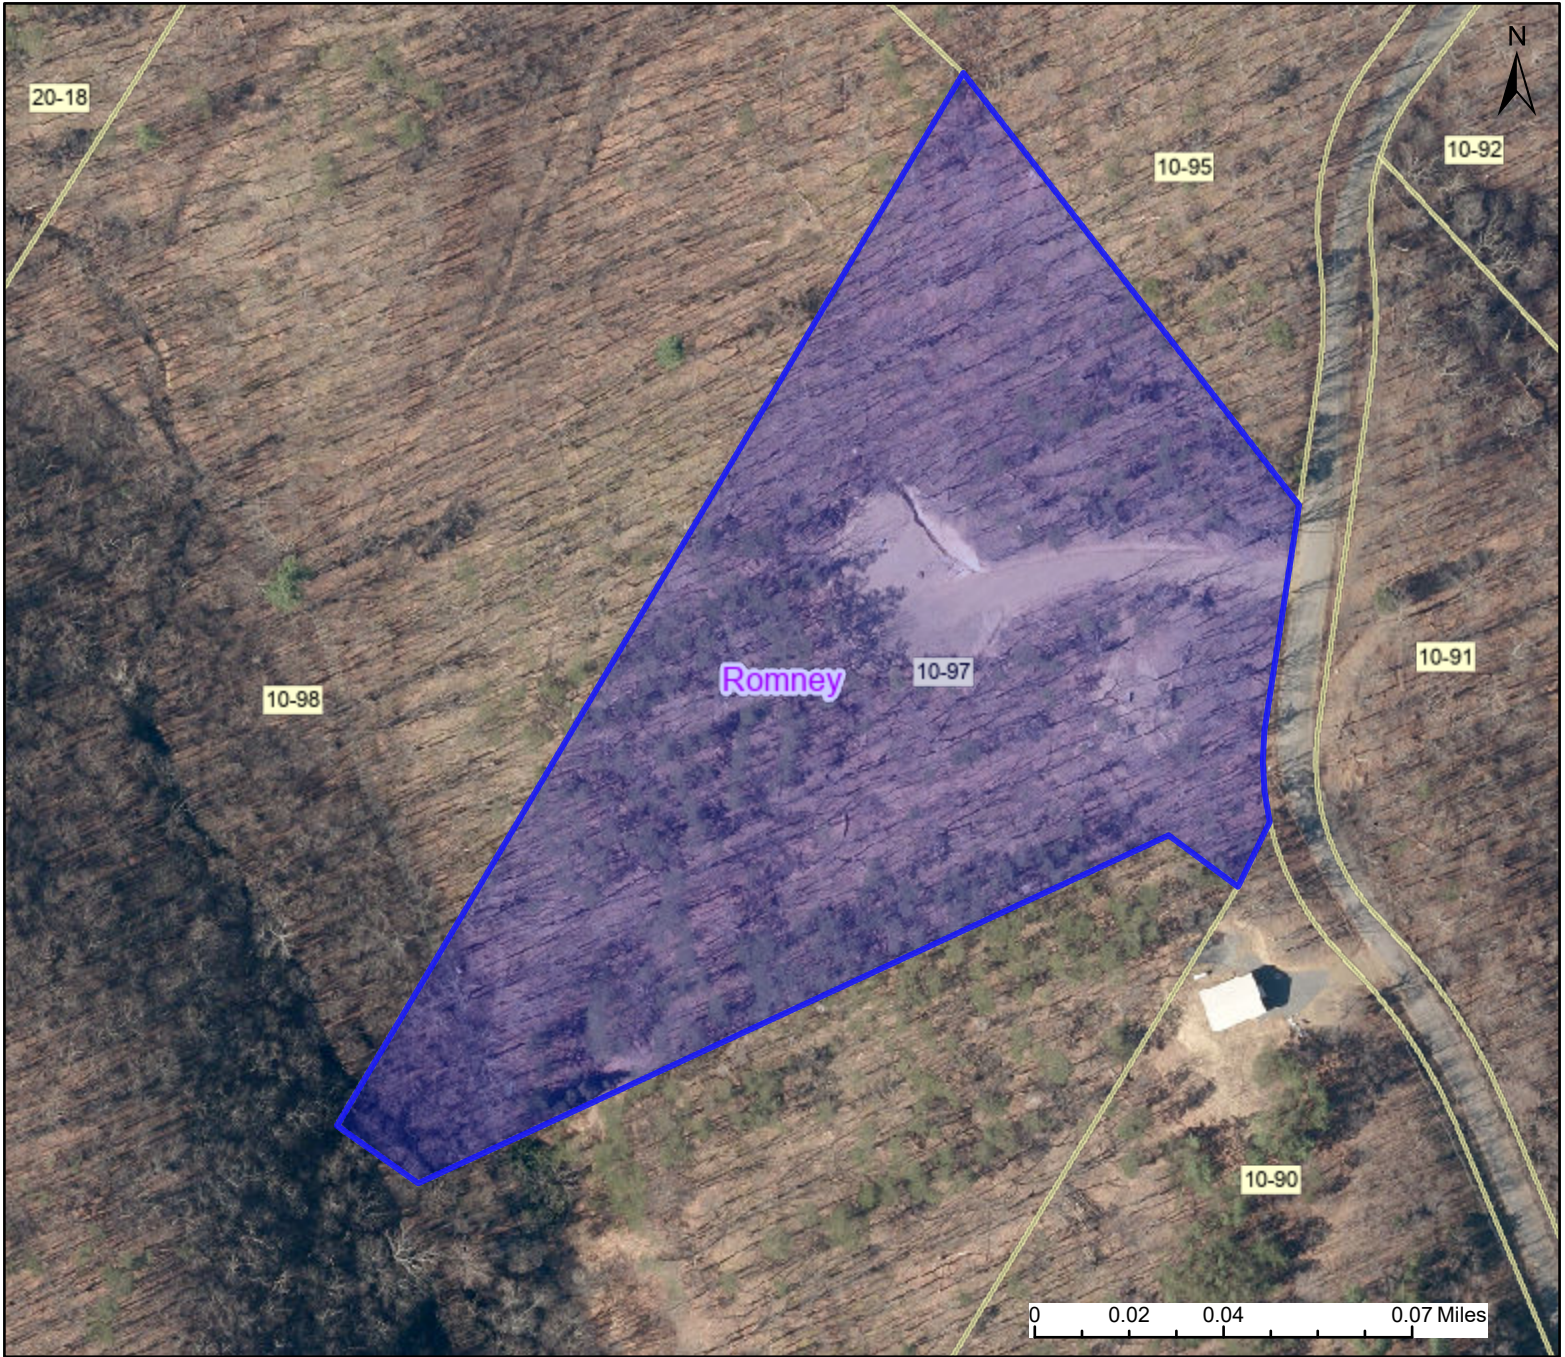

PARCEL ID: 14-06-0010-0097-0000

Legend

District

 Districts

Parcel

 WVParcels

User Notes:

Map created on October 11, 2023

Owner(s):

SERAFINI DANIEL J & LISA M

Address:

W HAMILTON ESTATES DR

Class Type:

Residential

Legal Description:

6.56 AC FOX HOLLOW RD; (RESIDUE HAMILTON EST)