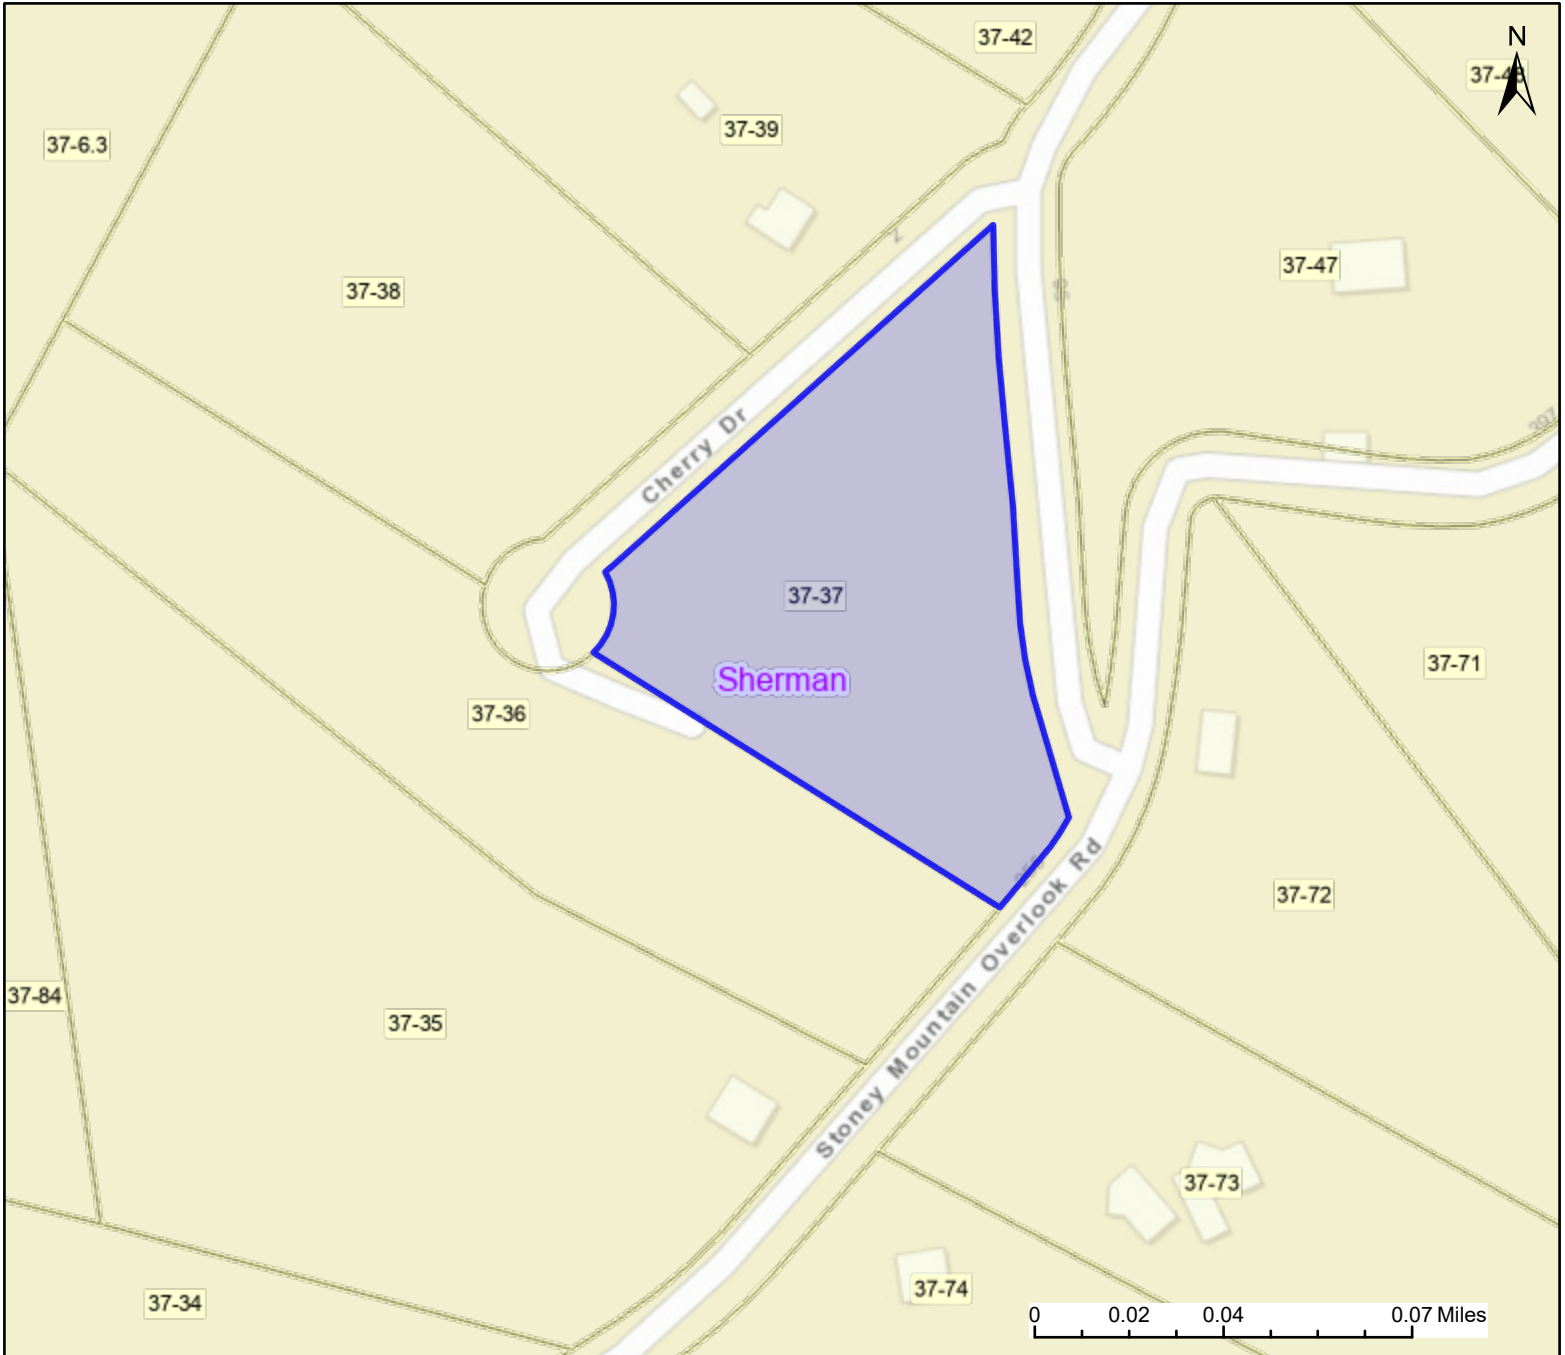

# PARCEL ID: 14-09-0037-0037-0000

## Legend

### District

 Districts

### Legal Description:

3.002 AC LOT 5; ROMNEY FRUIT RANCHES SD