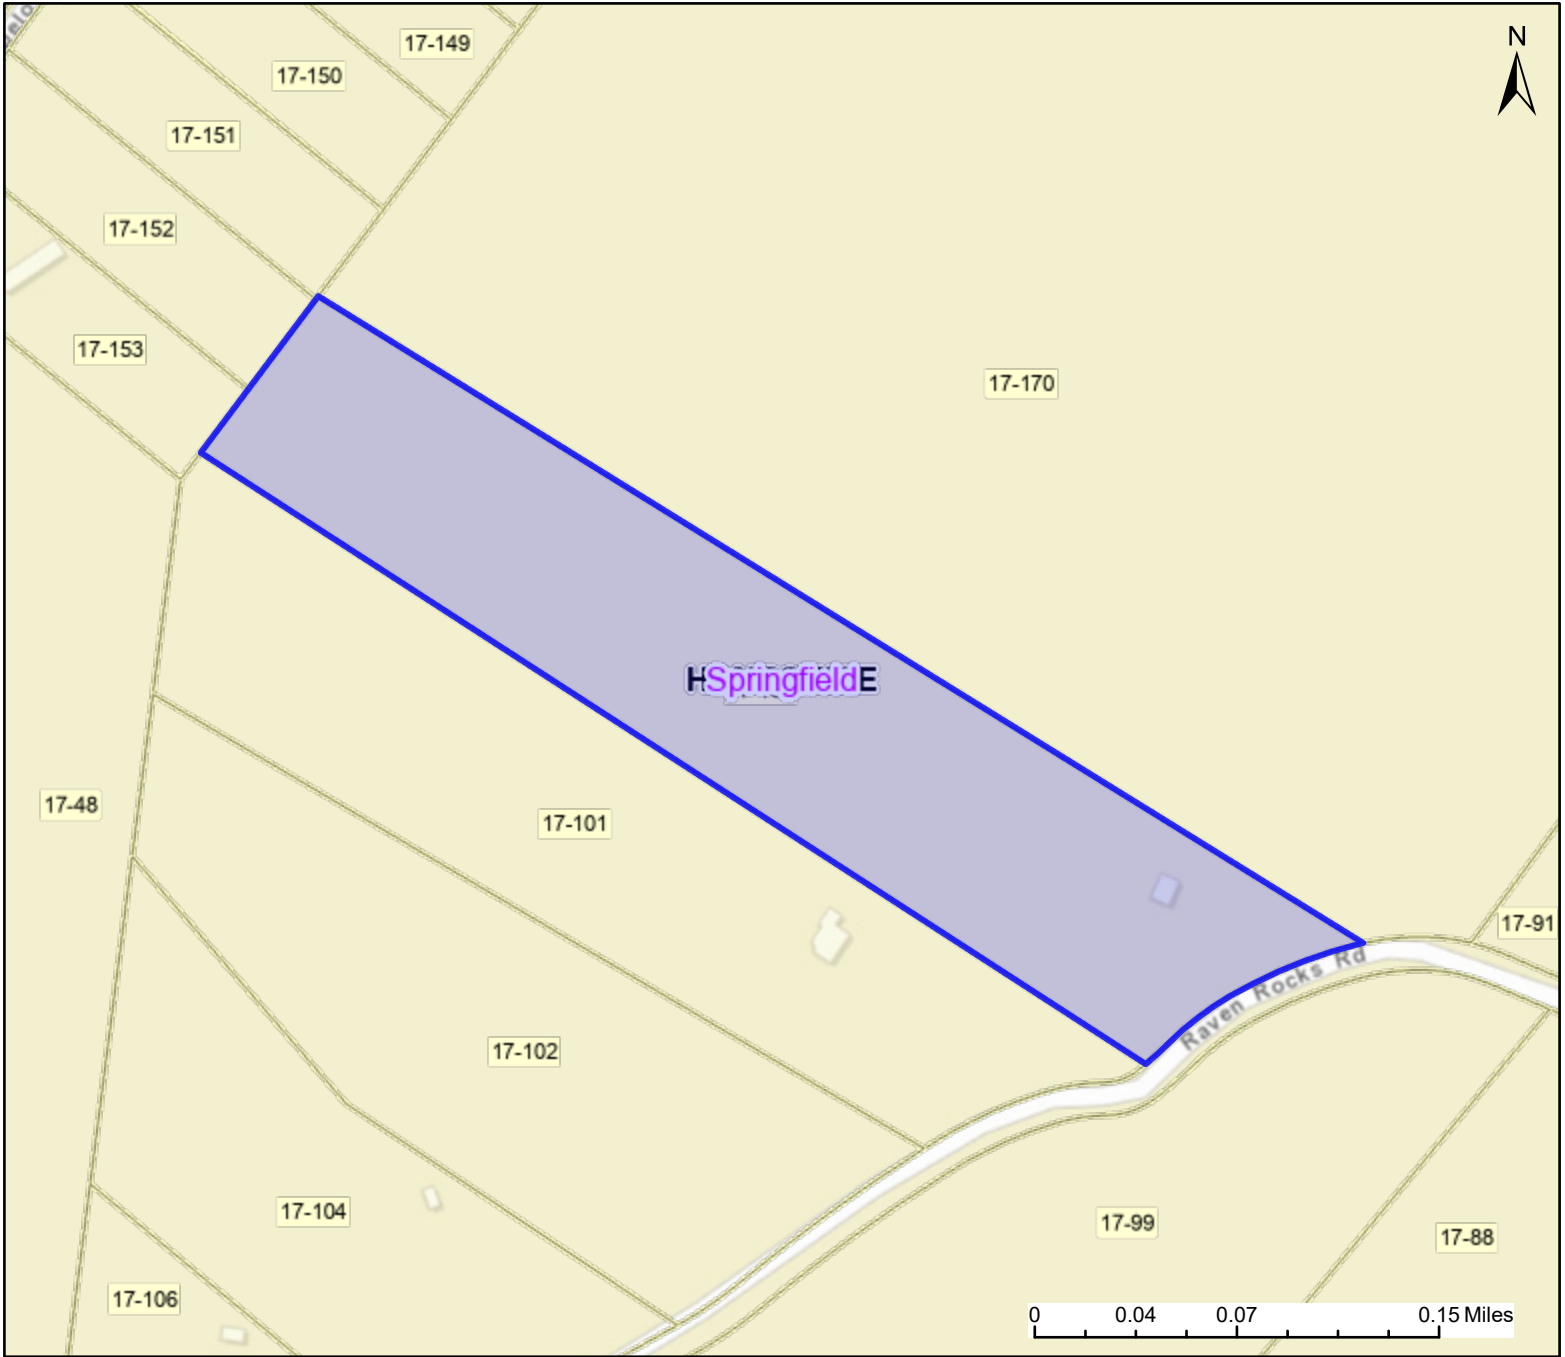

PARCEL ID: 14-10-0017-0100-0000

Legend

District

 Districts

Parcel

 WVParcels

User Notes:

Map created on October 2, 2023

Owner(s):

BRAZIL CYNTHIA & JARED & DENNIS

Address:

714 RAVEN ROCKS RD

Class Type:

Residential

Legal Description:

12.00AC LOT 23; RAVEN ROCK SD