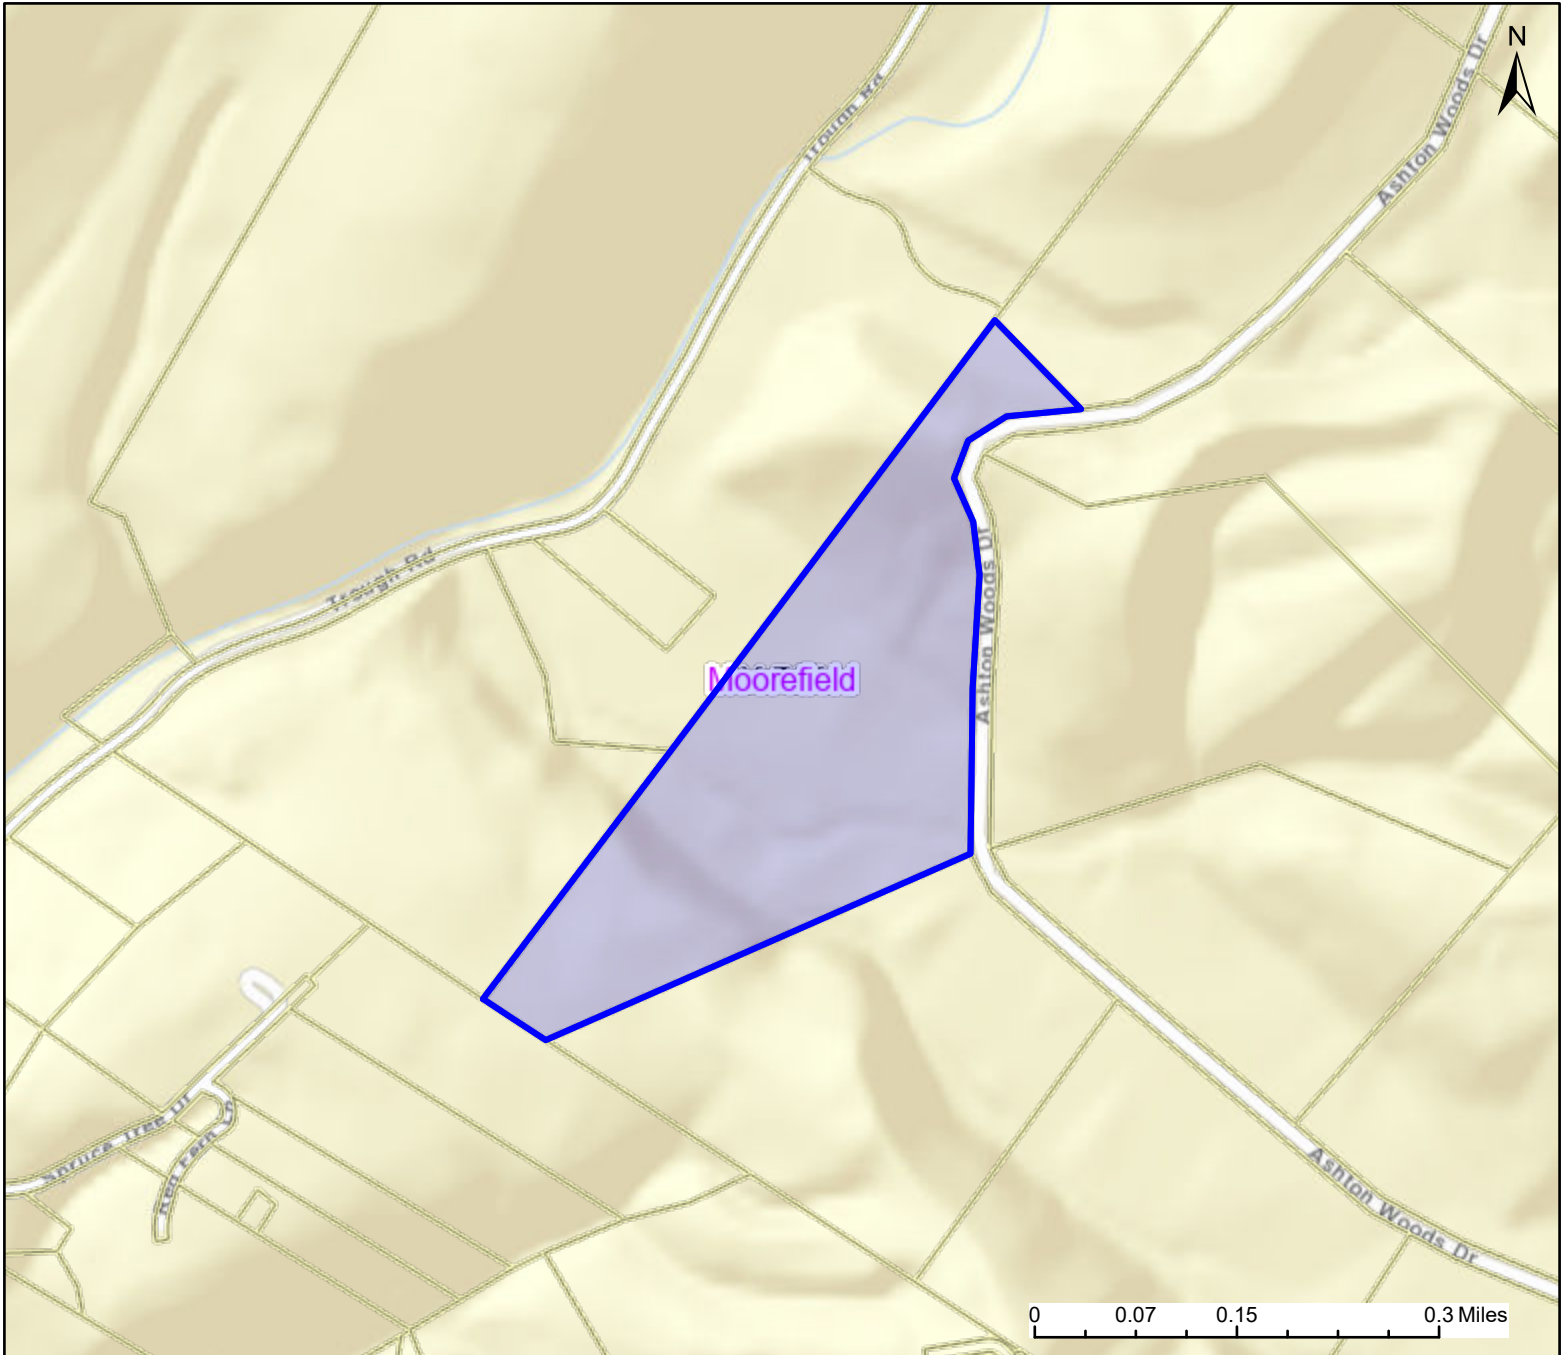

PARCEL ID: 16-03-0206-0004-0012

Legend

District

 Districts

Parcel

 WVParcels

User Notes:

Map created on October 16, 2023

Owner(s):

PETERSON TOD J & IVEY G

Address:

Class Type:

Residential

Legal Description:

30.36 AC LOT 130 SEC 7 FNB; ASHTON WOODS SUB DIV