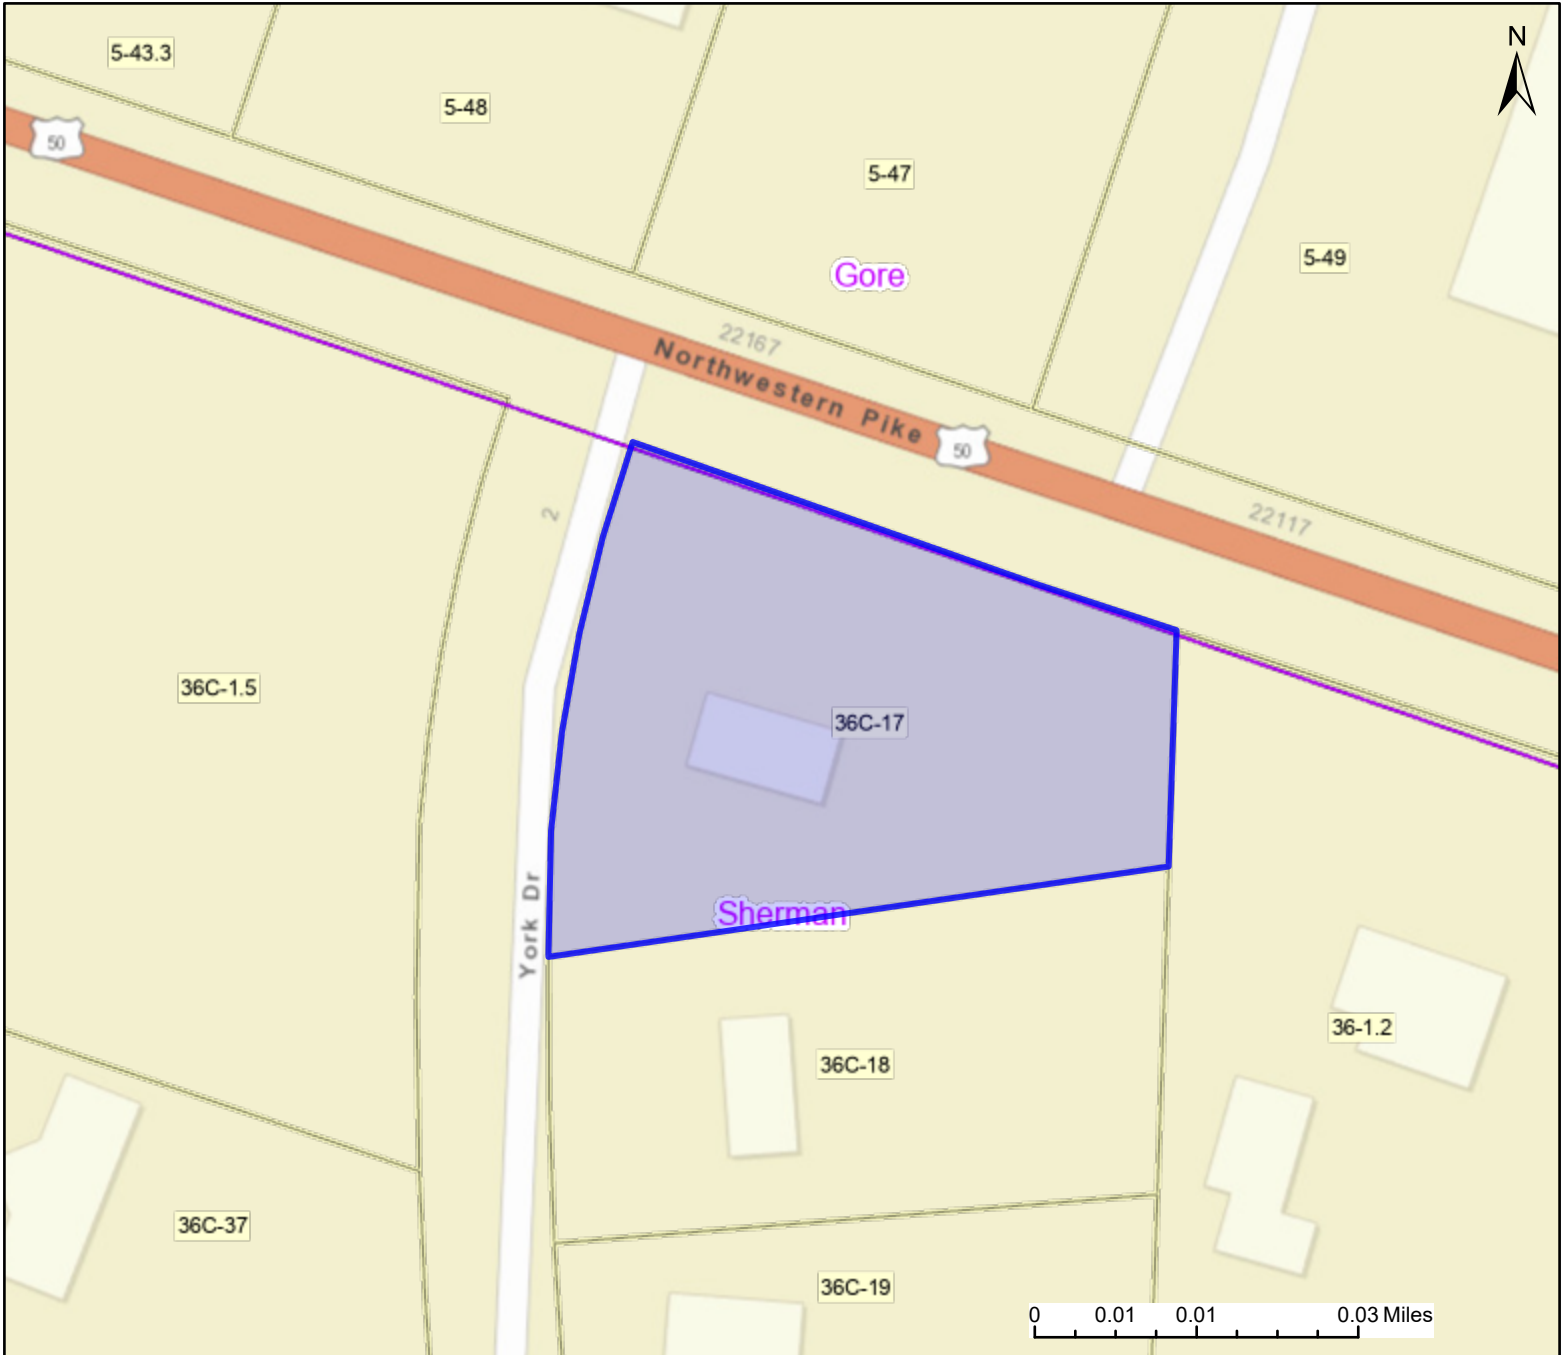

PARCEL ID: 14-09-036C-0017-0000

Legend

District

 Districts

Parcel

 WVParcels

User Notes:

Map created on November 2, 2023

Owner(s):

COOPER JOHN C & CORBIN BETTY

Address:

31 YORK DR

Class Type:

Residential

Legal Description:

.73 AC LOT 1; SUNRISE SUMMIT SD