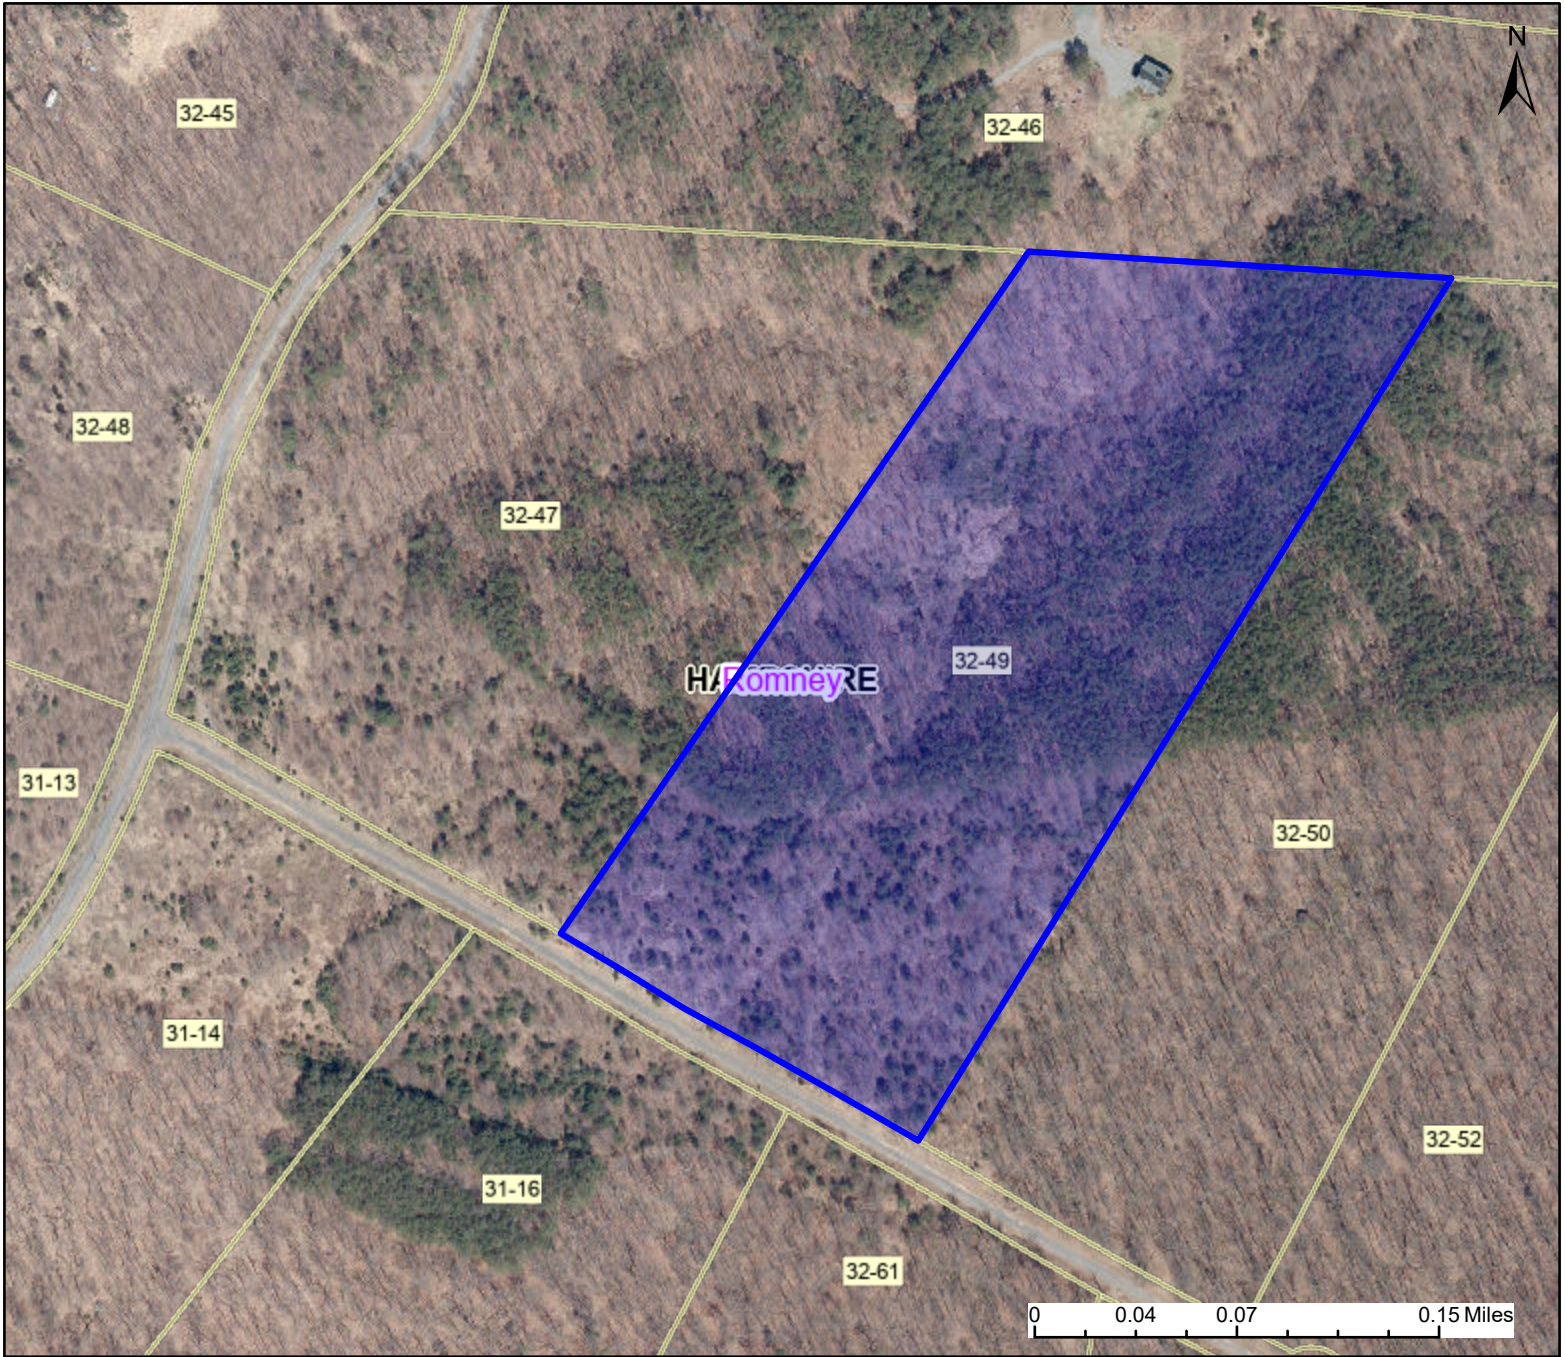

PARCEL ID: 14-07-0032-0049-0000

Legend

District

 Districts

Parcel

 WVParcels

User Notes:

Map created on January 8, 2024

Owner(s):

SALVANIA MERCEDES

Address:

MAJESTIC VIEW LN

Class Type:

Residential

Legal Description:

20.11 AC LOT 178; BLUFFS ON THE POTOMAC