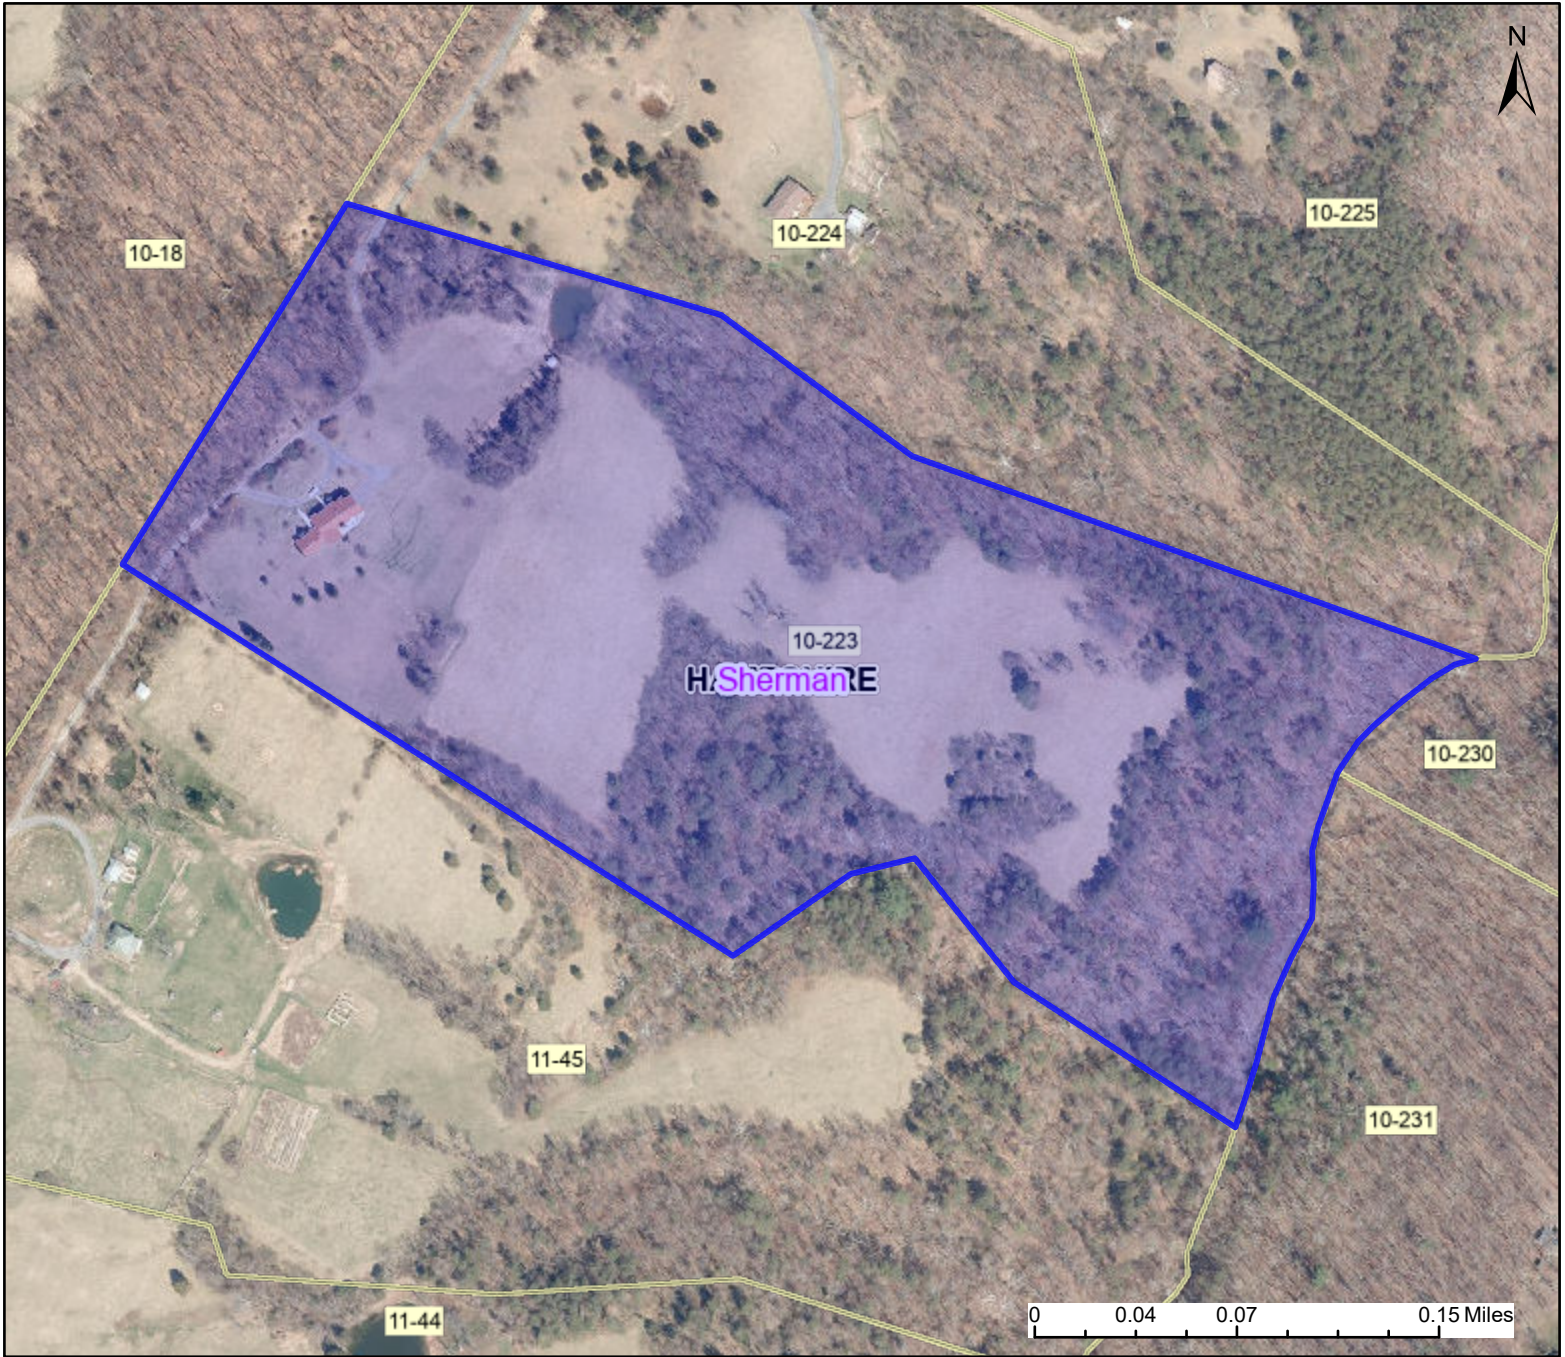

PARCEL ID: 14-09-0010-0223-0000

Legend

District
Districts

Parcel
WVParcels

User Notes:

WV Property Viewer (<https://www.MapWV.gov/property>) is supported by WV State Tax Department and WV GIS Technical Center.

Map created on January 17, 2024

Owner(s):
MALAFSKY RHODA

Address:
336 CHESHIRE FARM LN

Class Type:
Farm

Legal Description:
30.01 AC PARCEL 3; ECODECO I