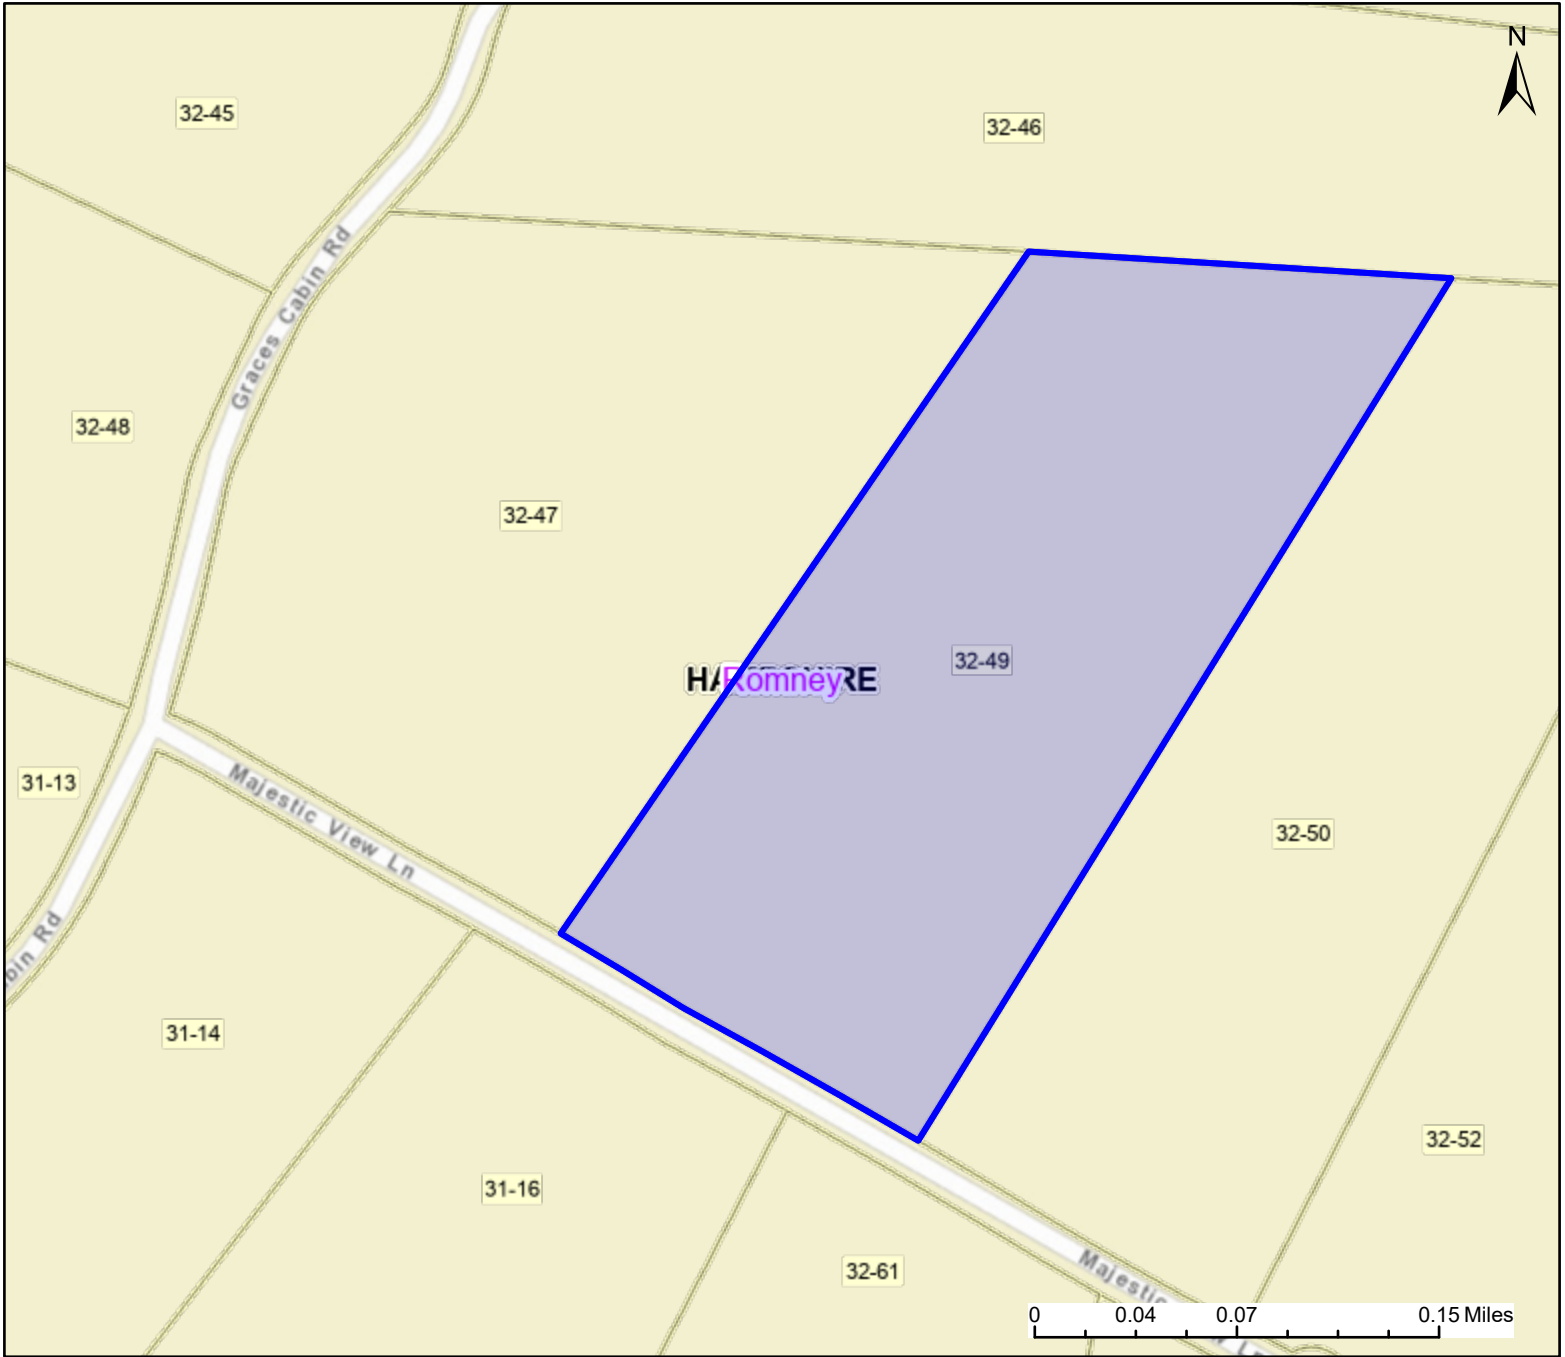

# PARCEL ID: 14-07-0032-0049-0000

### District

 Districts

## User Notes:

Map created on January 8, 2024

### Address:

MAJESTIC VIEW LN