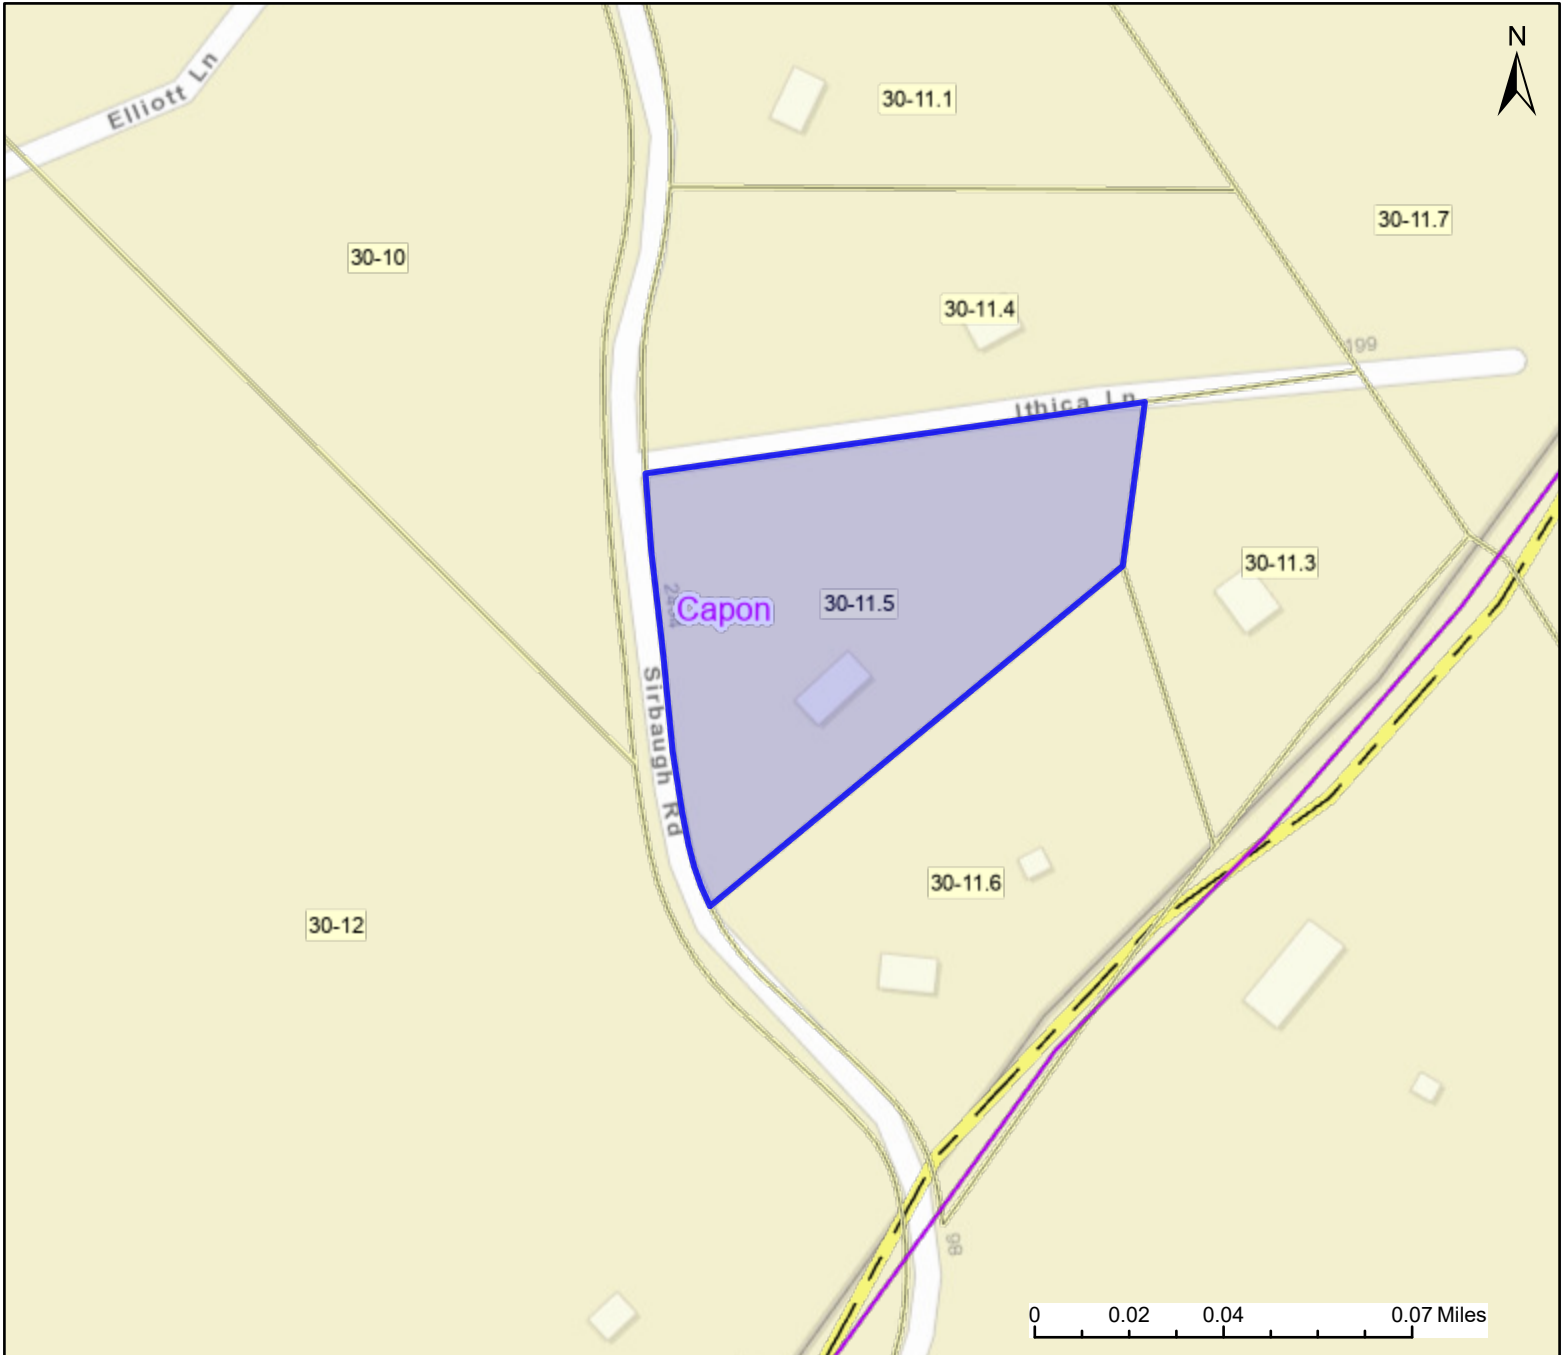

PARCEL ID: 14-02-0030-0011-0005

Legend

District

 Districts

Parcel

 WVParcels

User Notes:

Map created on January 12, 2024

Owner(s):

DAWSON TIMOTHY & MINDY I BAKER

Address:

2483 SIRBAUGH RD

Class Type:

Residential

Legal Description:

2.005 AC OAKRIDGE WEST; LOT 4