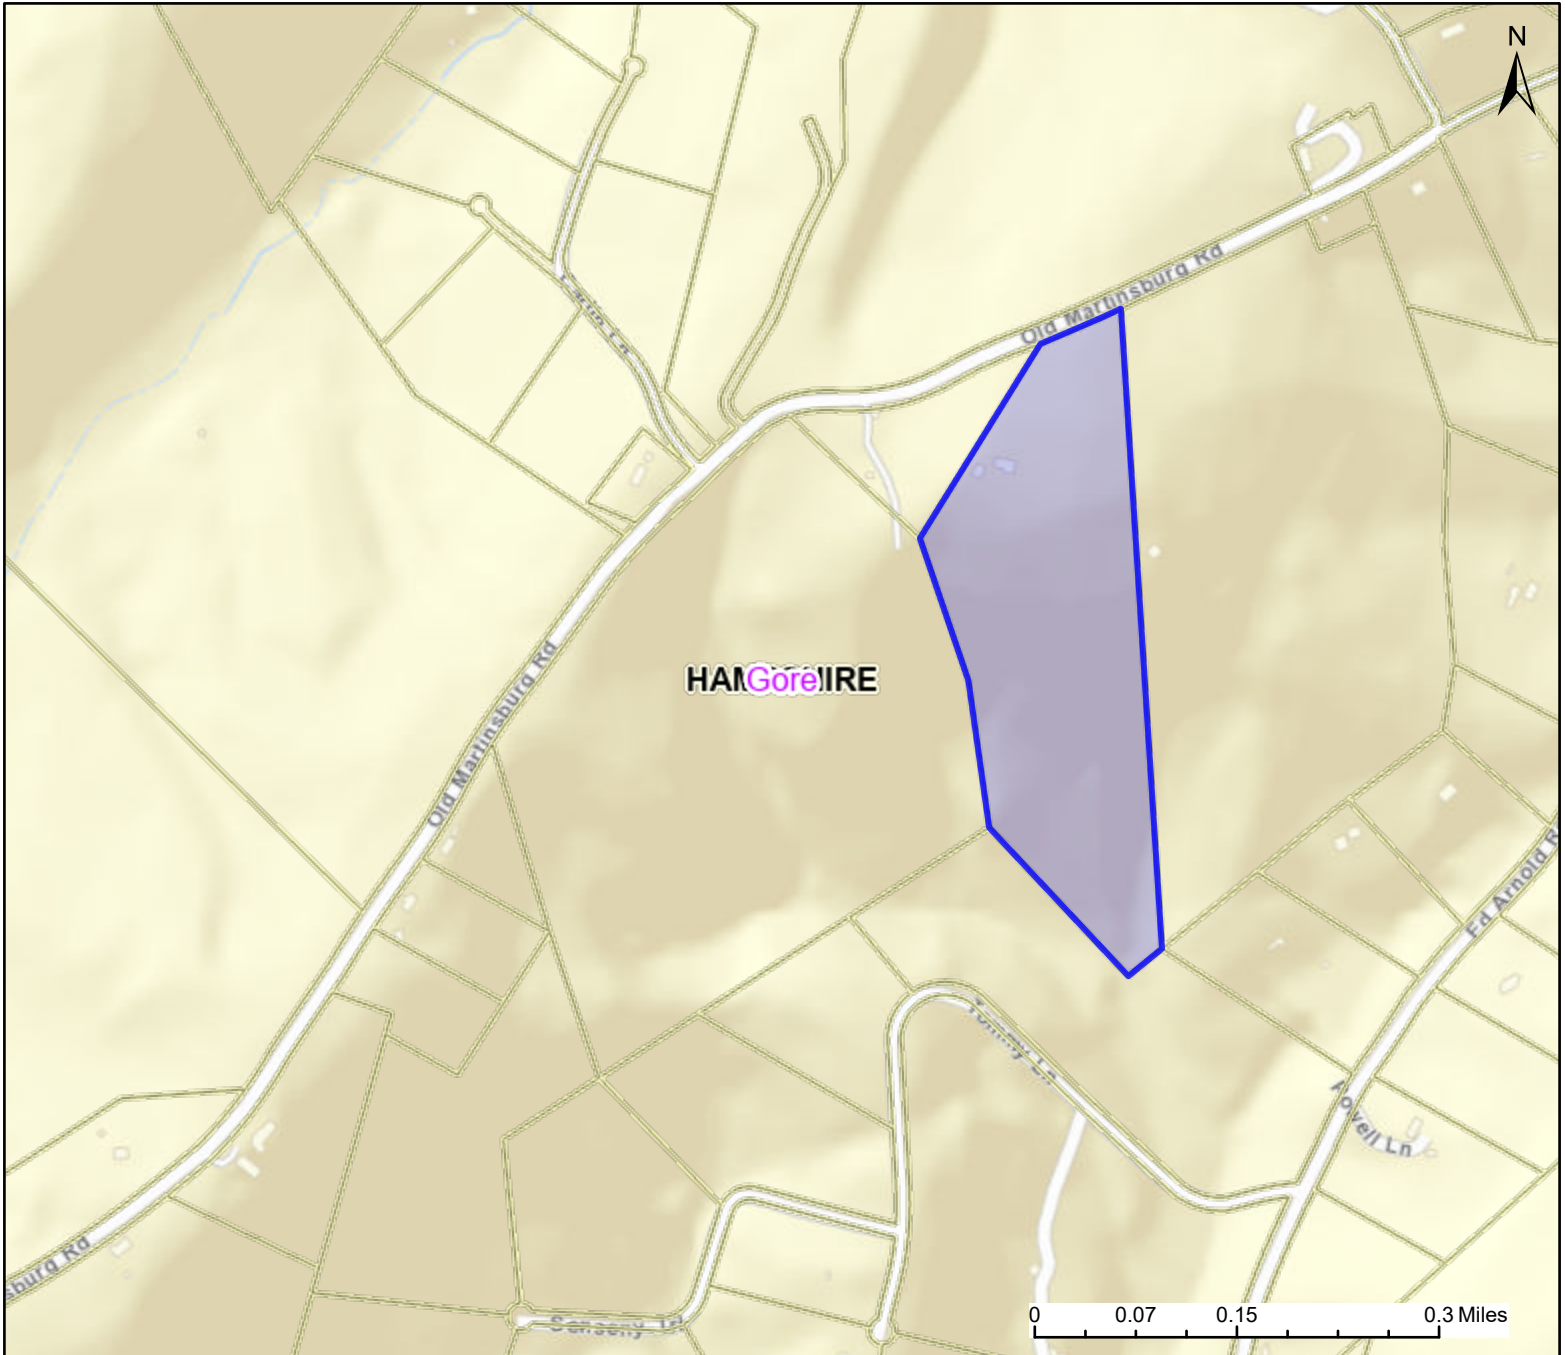

PARCEL ID: 14-05-0020-0018-0001

Legend

District

 Districts

Parcel

 WVParcels

User Notes:

Map created on January 30, 2024

Owner(s):

RODGERS JOHN A

Address:

3787 OLD MARTINSBURG GRADE RD

Class Type:

Residential

Legal Description:

E SIDE OLD MARTINSBURG GRADE R; 19.9 AC