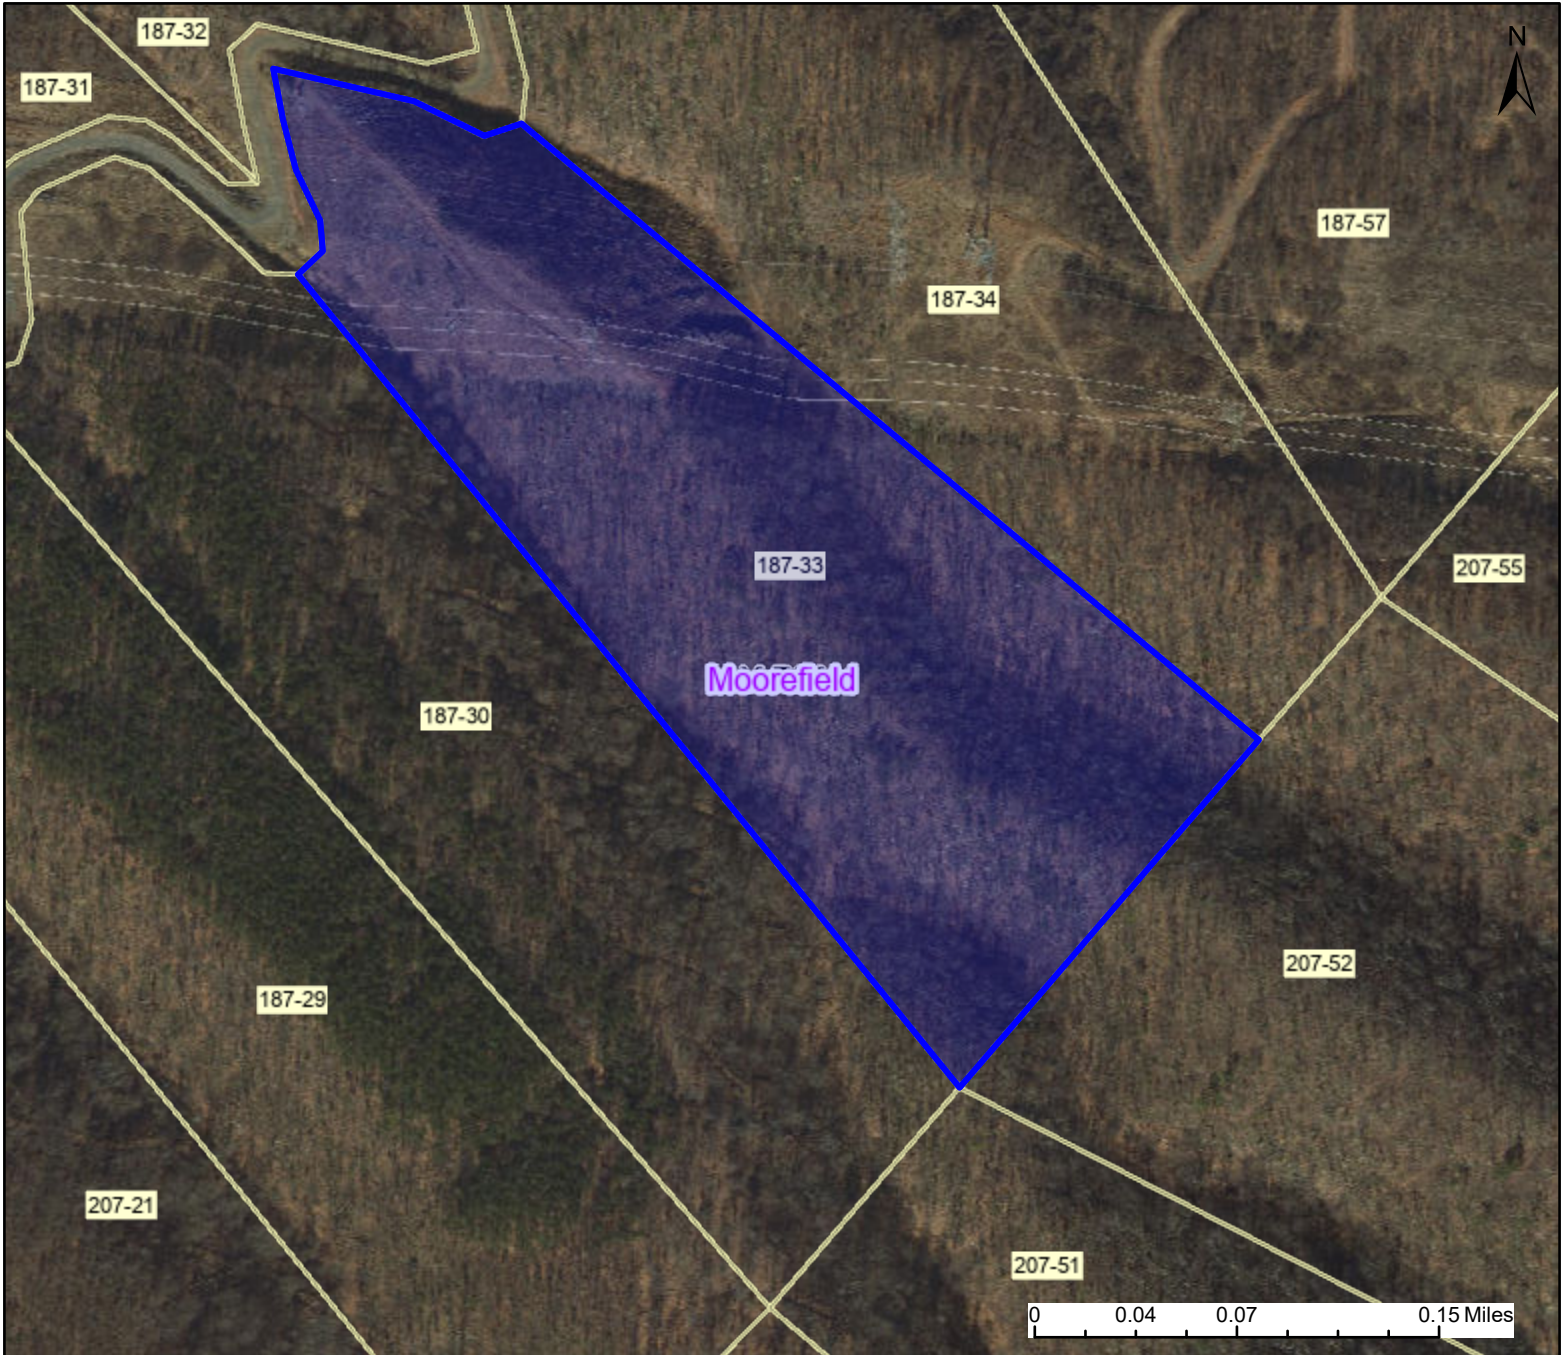

# PARCEL ID: 16-03-0187-0033-0000

## Legend

### District

 Districts

### Legal Description:

20.22 AC LOT 289 SEC 14; ASHTON WOODS  
SUB DIV