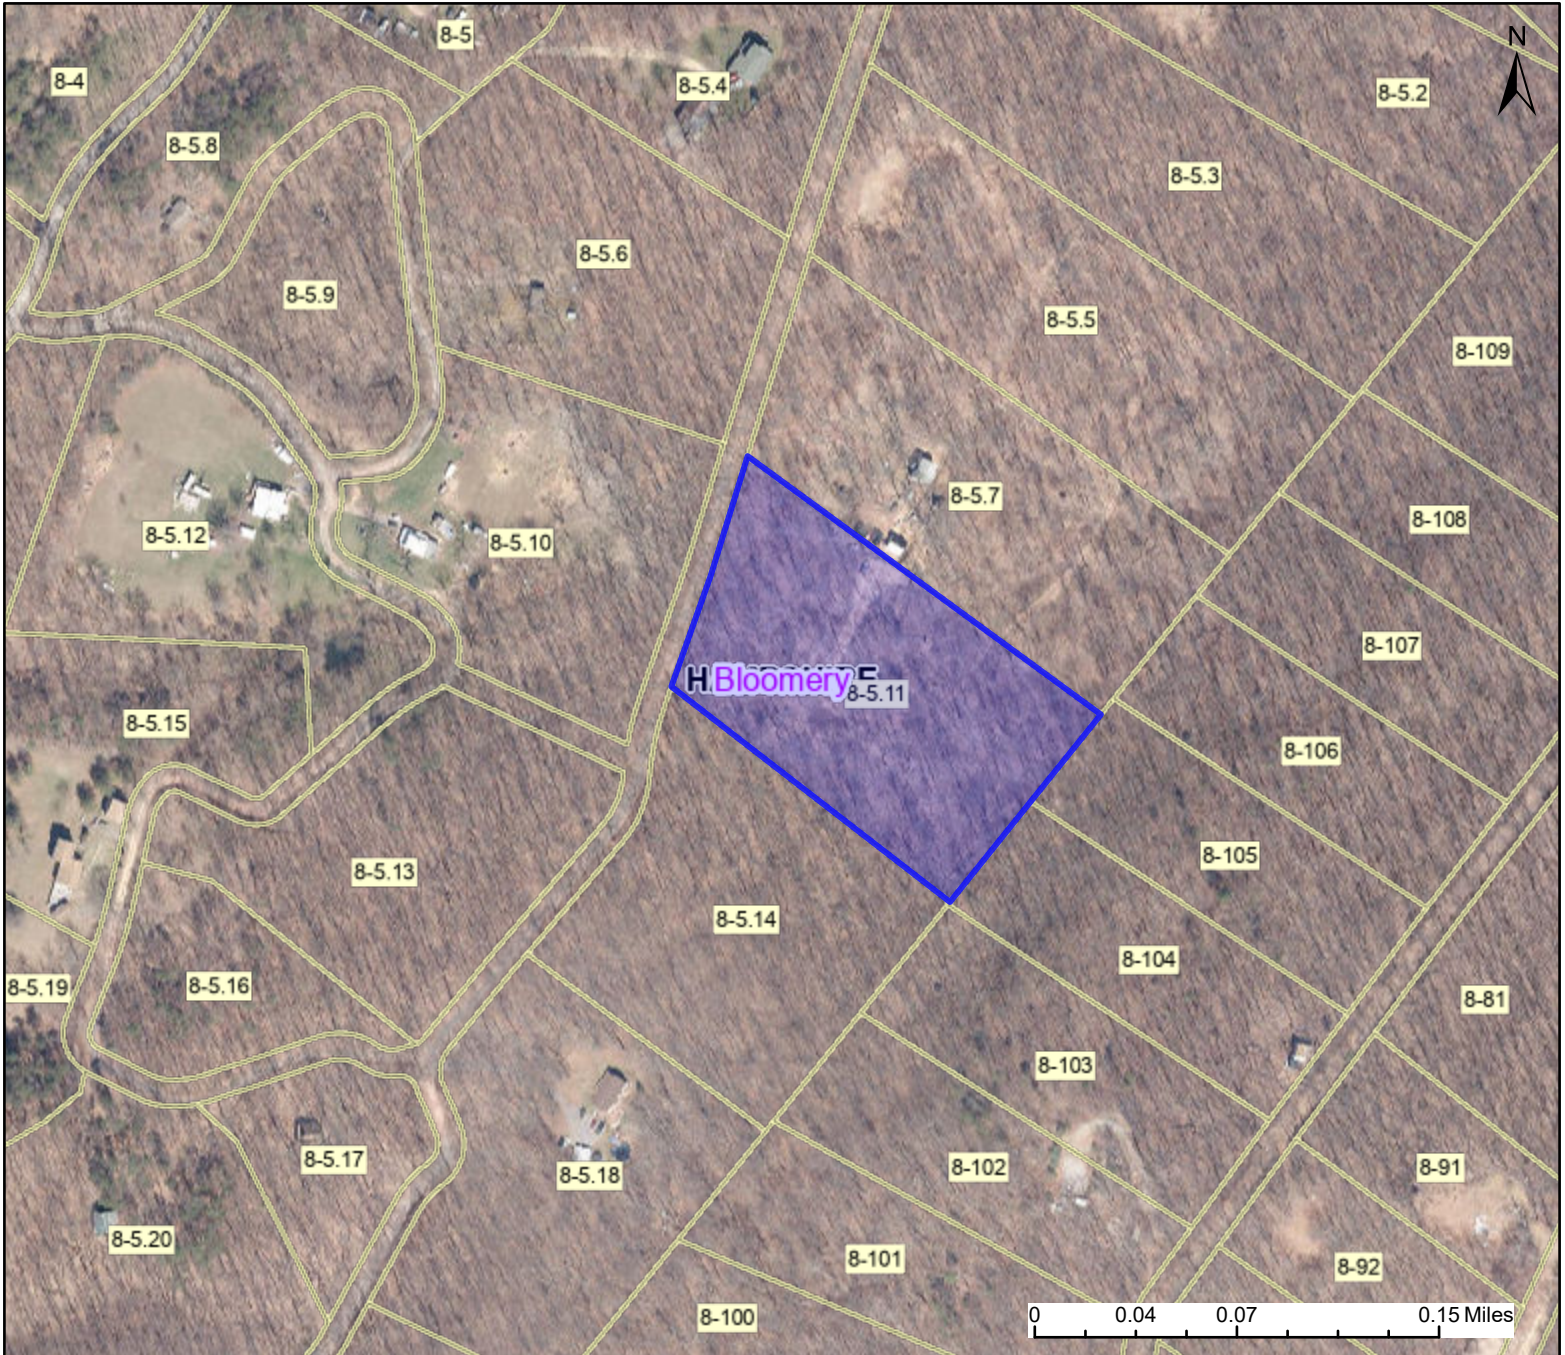

# PARCEL ID: 14-01-0008-0005-0011

## Legend

### District

 Districts

### Address:

CHANCE LN