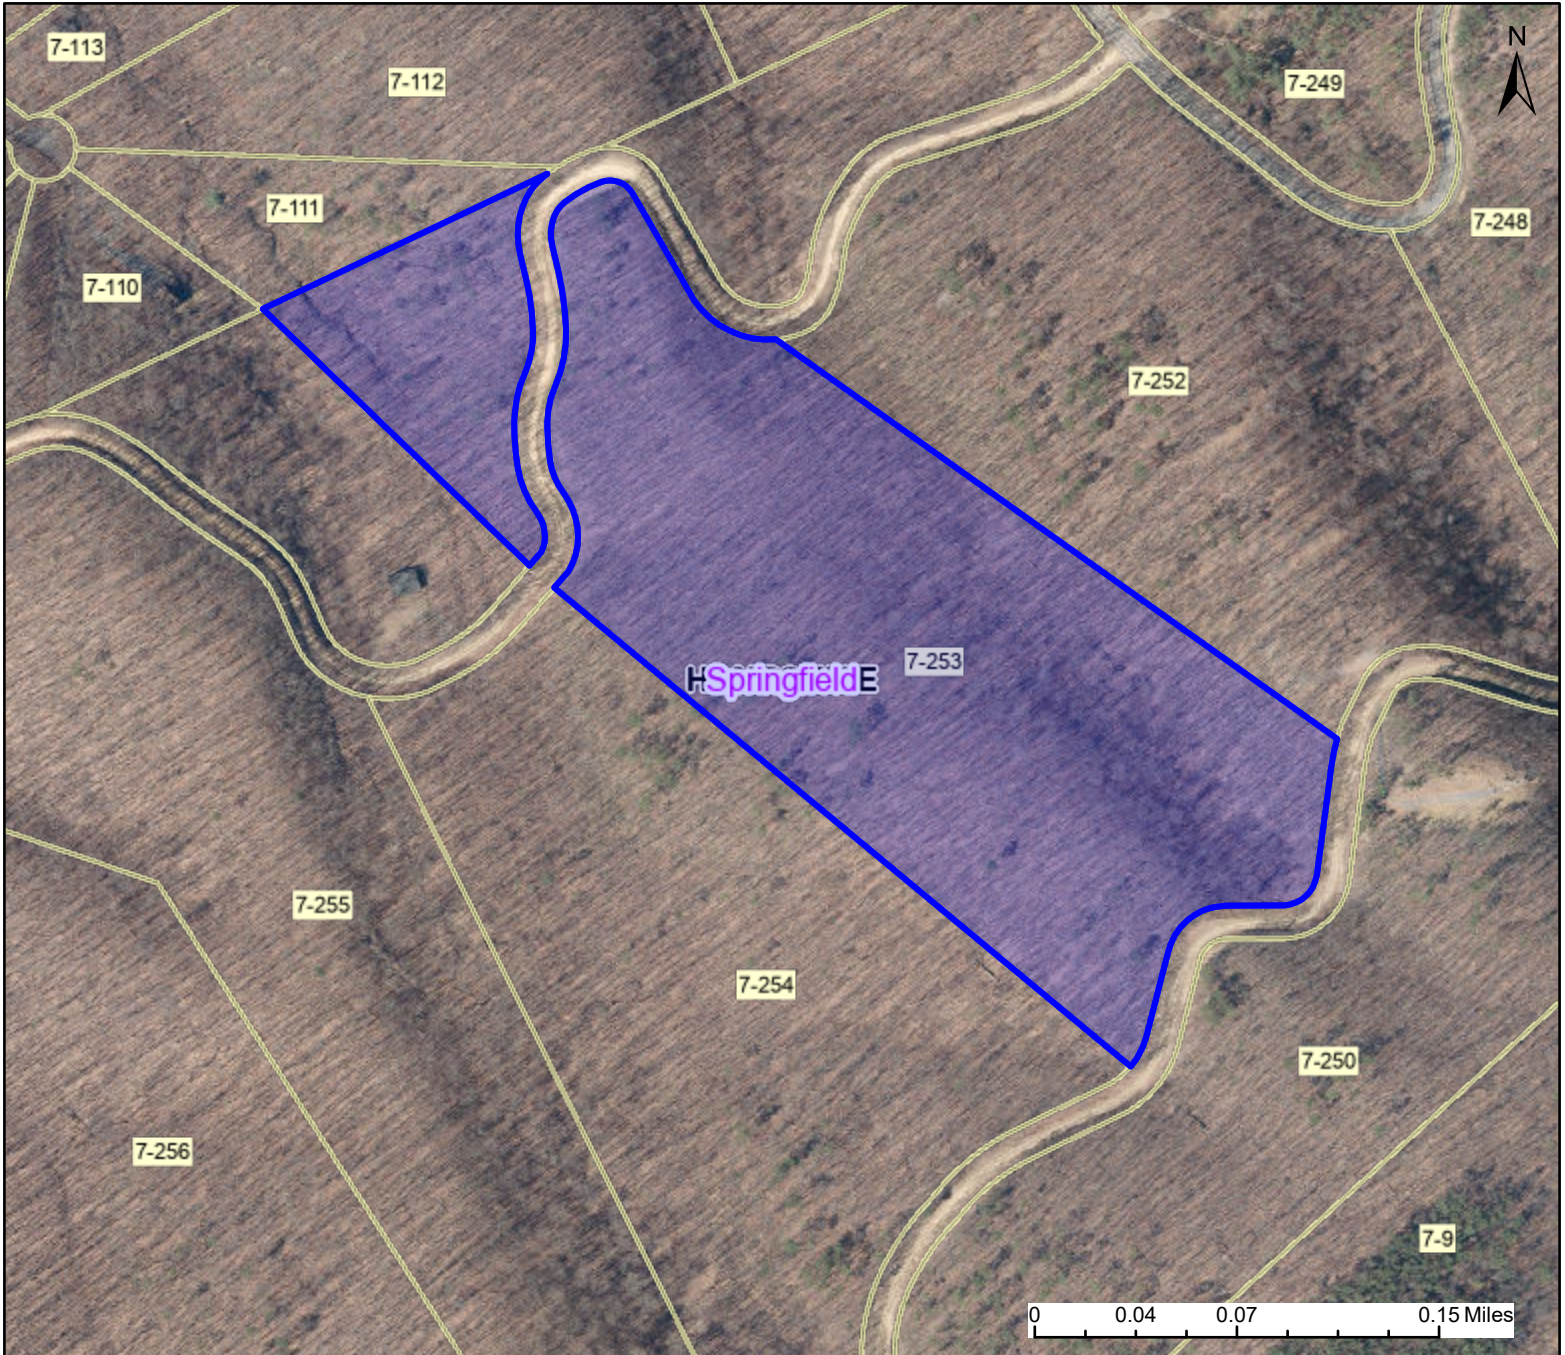

PARCEL ID: 14-10-0007-0253-0000

Legend

District

 Districts

Parcel

 WVParcels

User Notes:

Map created on February 26, 2024

Owner(s):

GOOLESBY ANTHONY

Address:

CARIBOU DR

Class Type:

Residential

Legal Description:

20.00AC LOT 7 PHASE 1; SHADOW KNOLLS SD