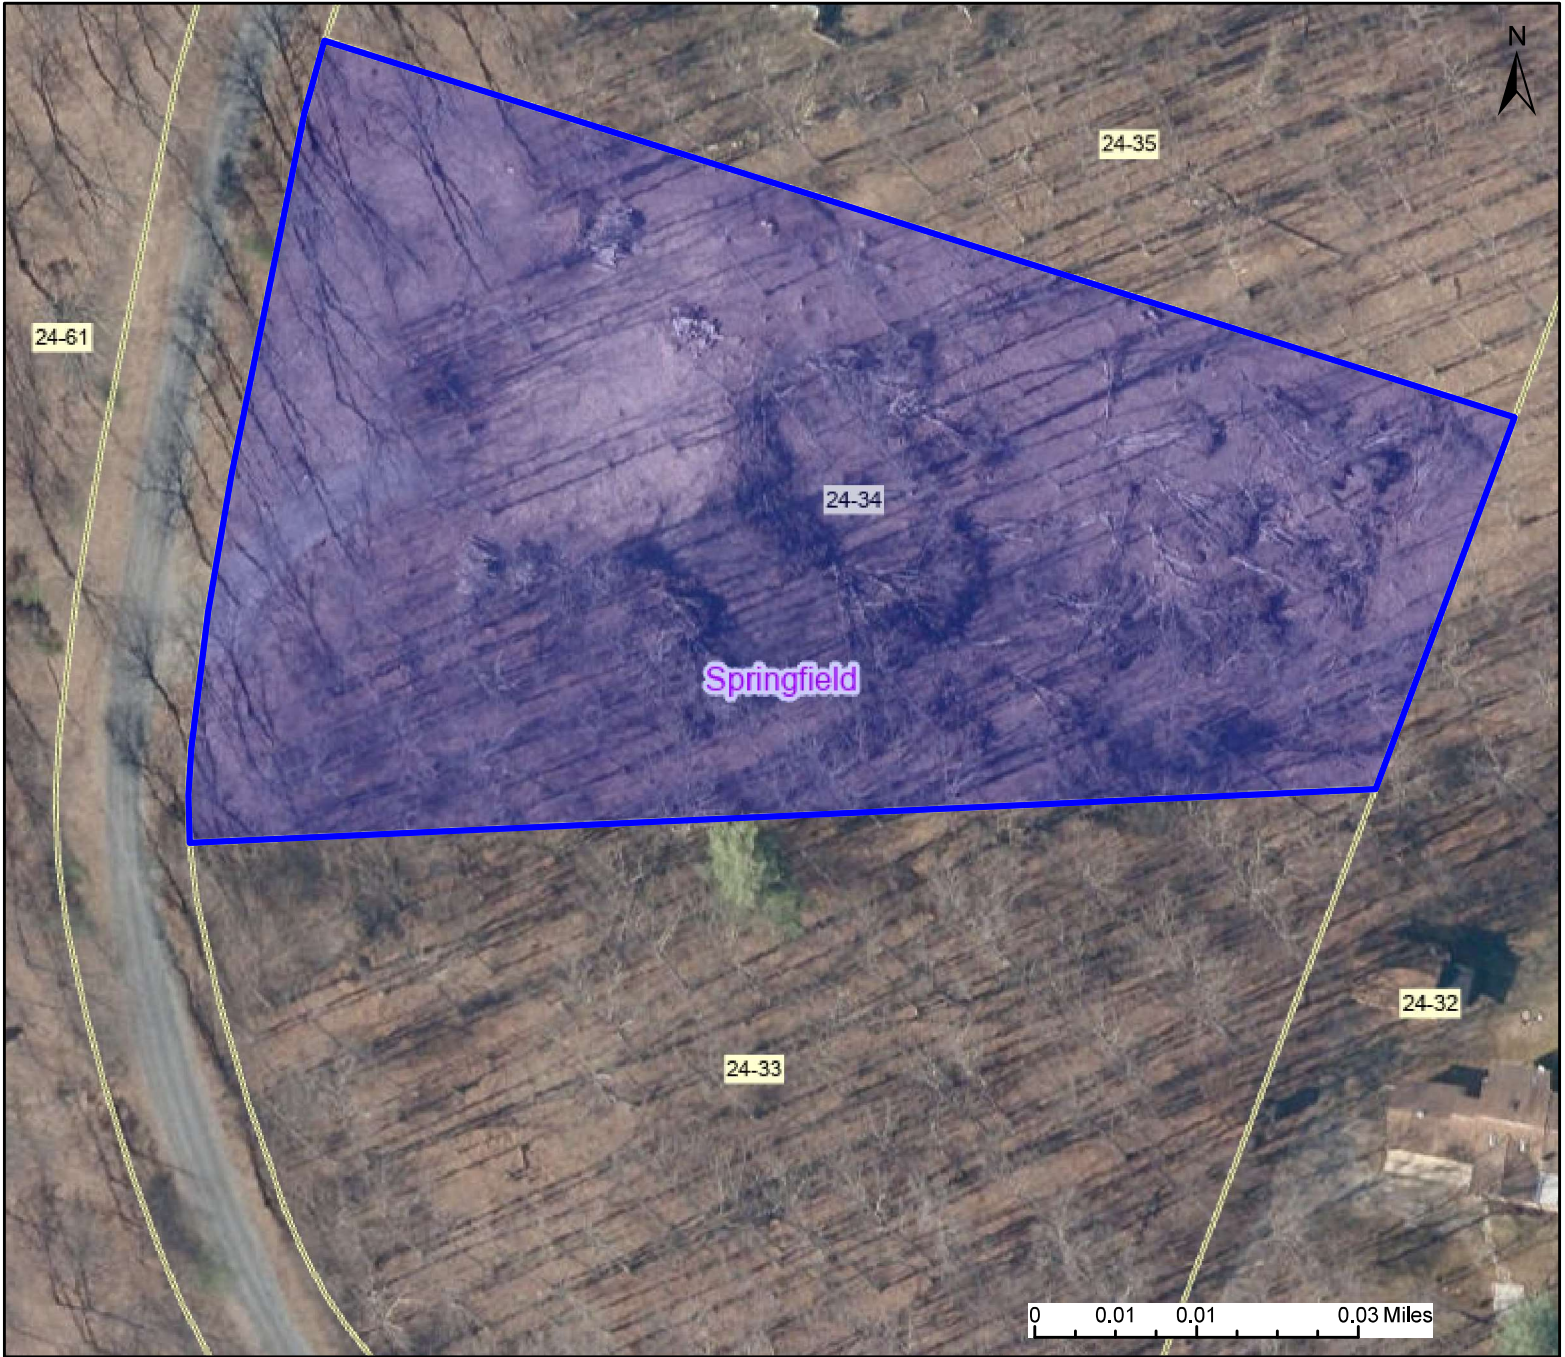

PARCEL ID: 14-10-0024-0034-0000

Legend

District

 Districts

Parcel

 WVParcels

User Notes:

Map created on February 5, 2024

Owner(s):

NETZERS SAWMILL LLC

Address:

KERNS SCHOOL RD

Class Type:

Residential

Legal Description:

2.566 AC LOT 34; SOUTH POTOMAC FOREST SD