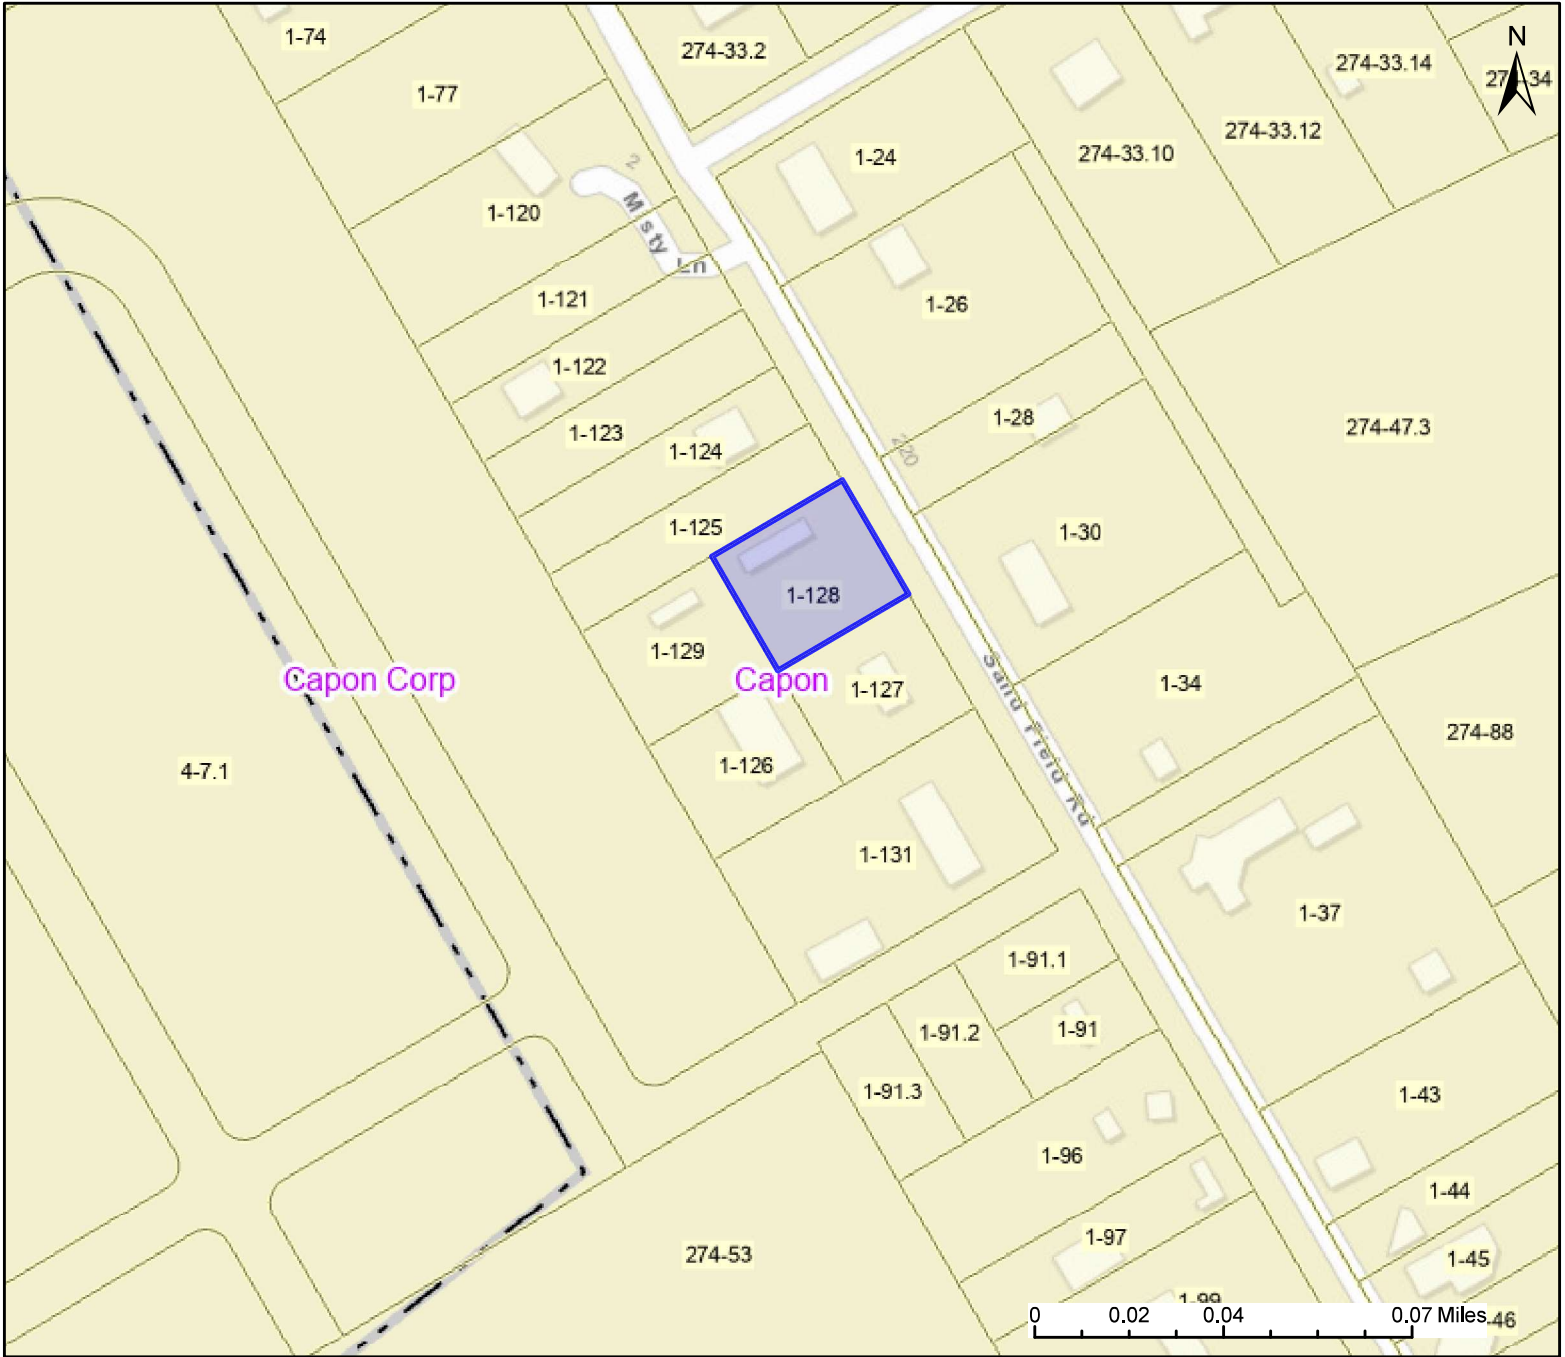

PARCEL ID: 16-01-0001-0128-0000

Legend

District

Parcel

WVParcels

User Notes:

WV Property Viewer (<https://www.MapWV.gov/property>) is supported by WV State Tax Department and WV GIS Technical Center.

Map created on February 5, 2024

Owner(s):
STAWDERMAN RODRICK & PATRICIA

Address:
258 SANDFIELD ROAD

Class Type:
Residential

Legal Description:
LOT 4 .33 AC; EAST WDSV WESTFALL