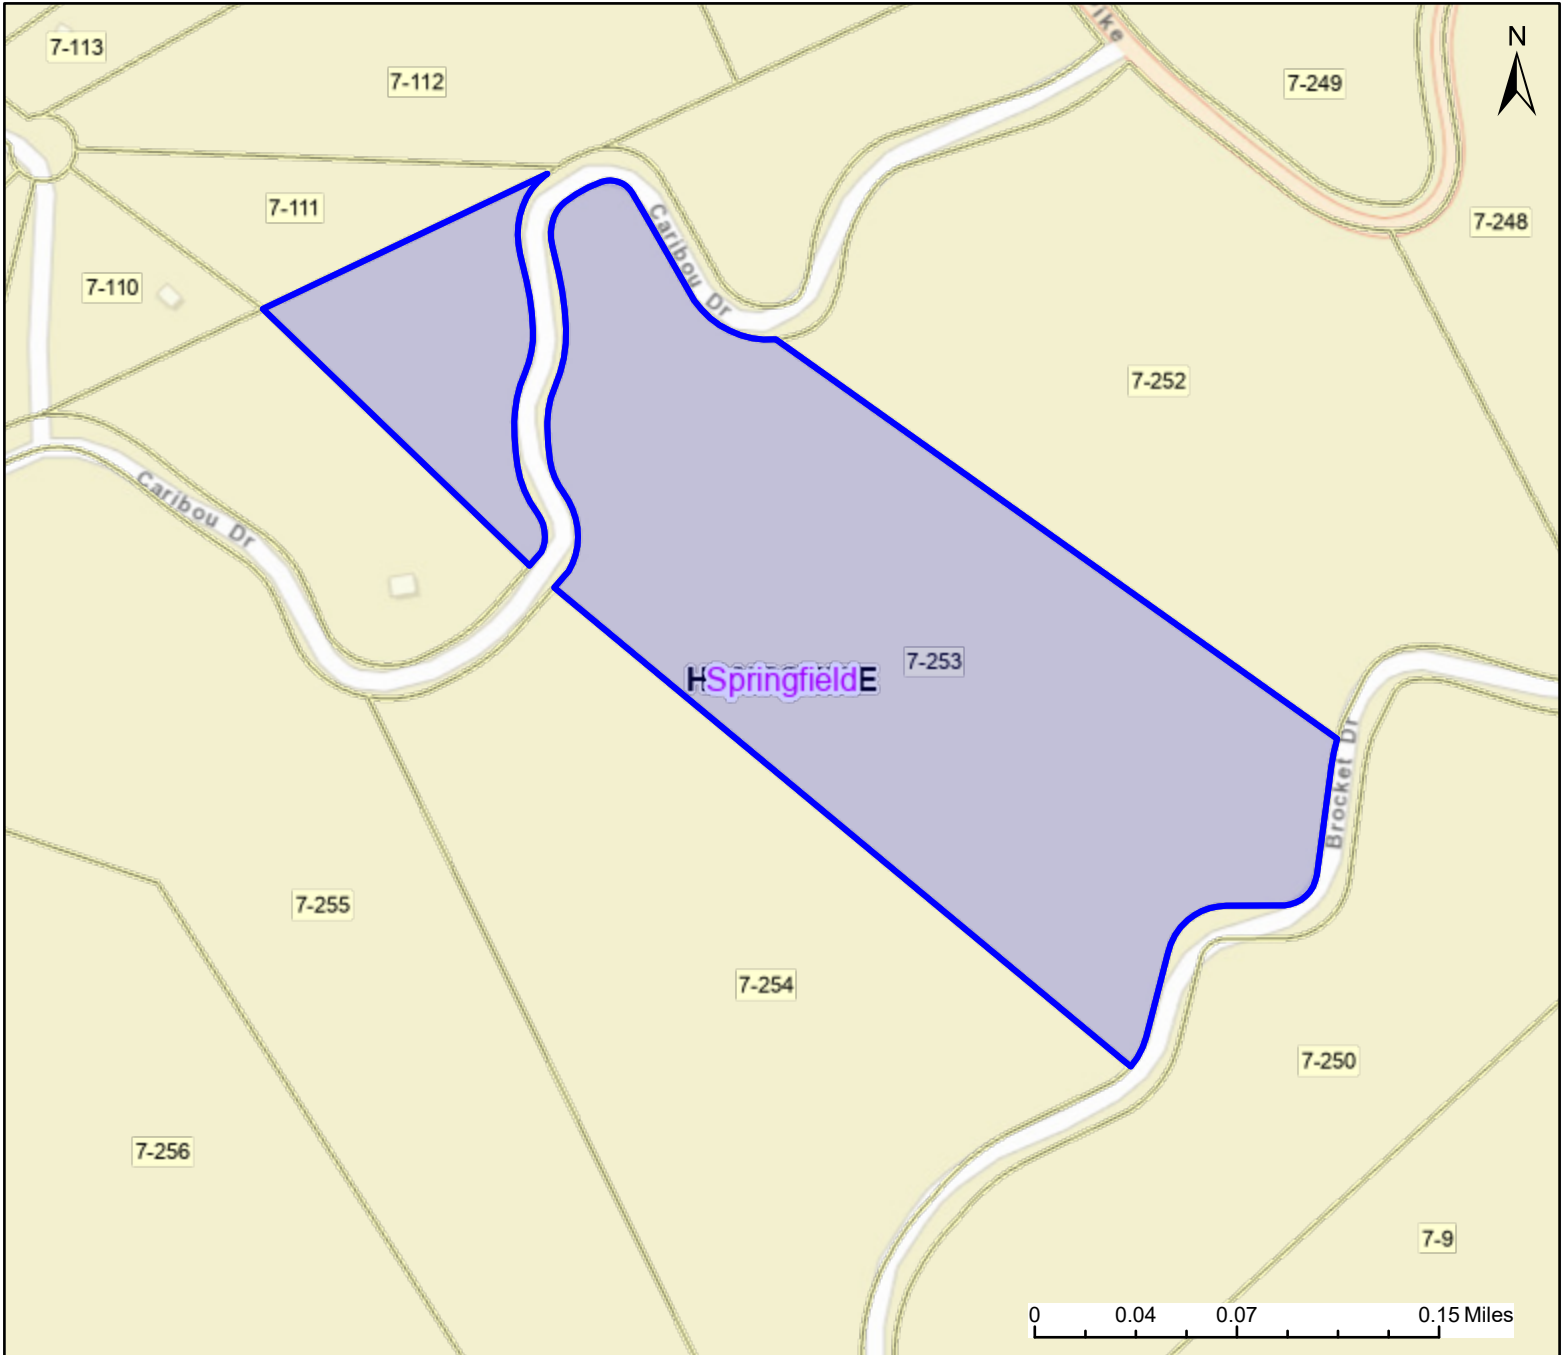

PARCEL ID: 14-10-0007-0253-0000

Legend

User Notes:

District

 Districts

Parcel

 WVParcels

Map created on February 26, 2024

Owner(s):

GOOLESBY ANTHONY

Address:

CARIBOU DR

Class Type:

Residential

Legal Description:

20.00AC LOT 7 PHASE 1; SHADOW KNOLLS SD