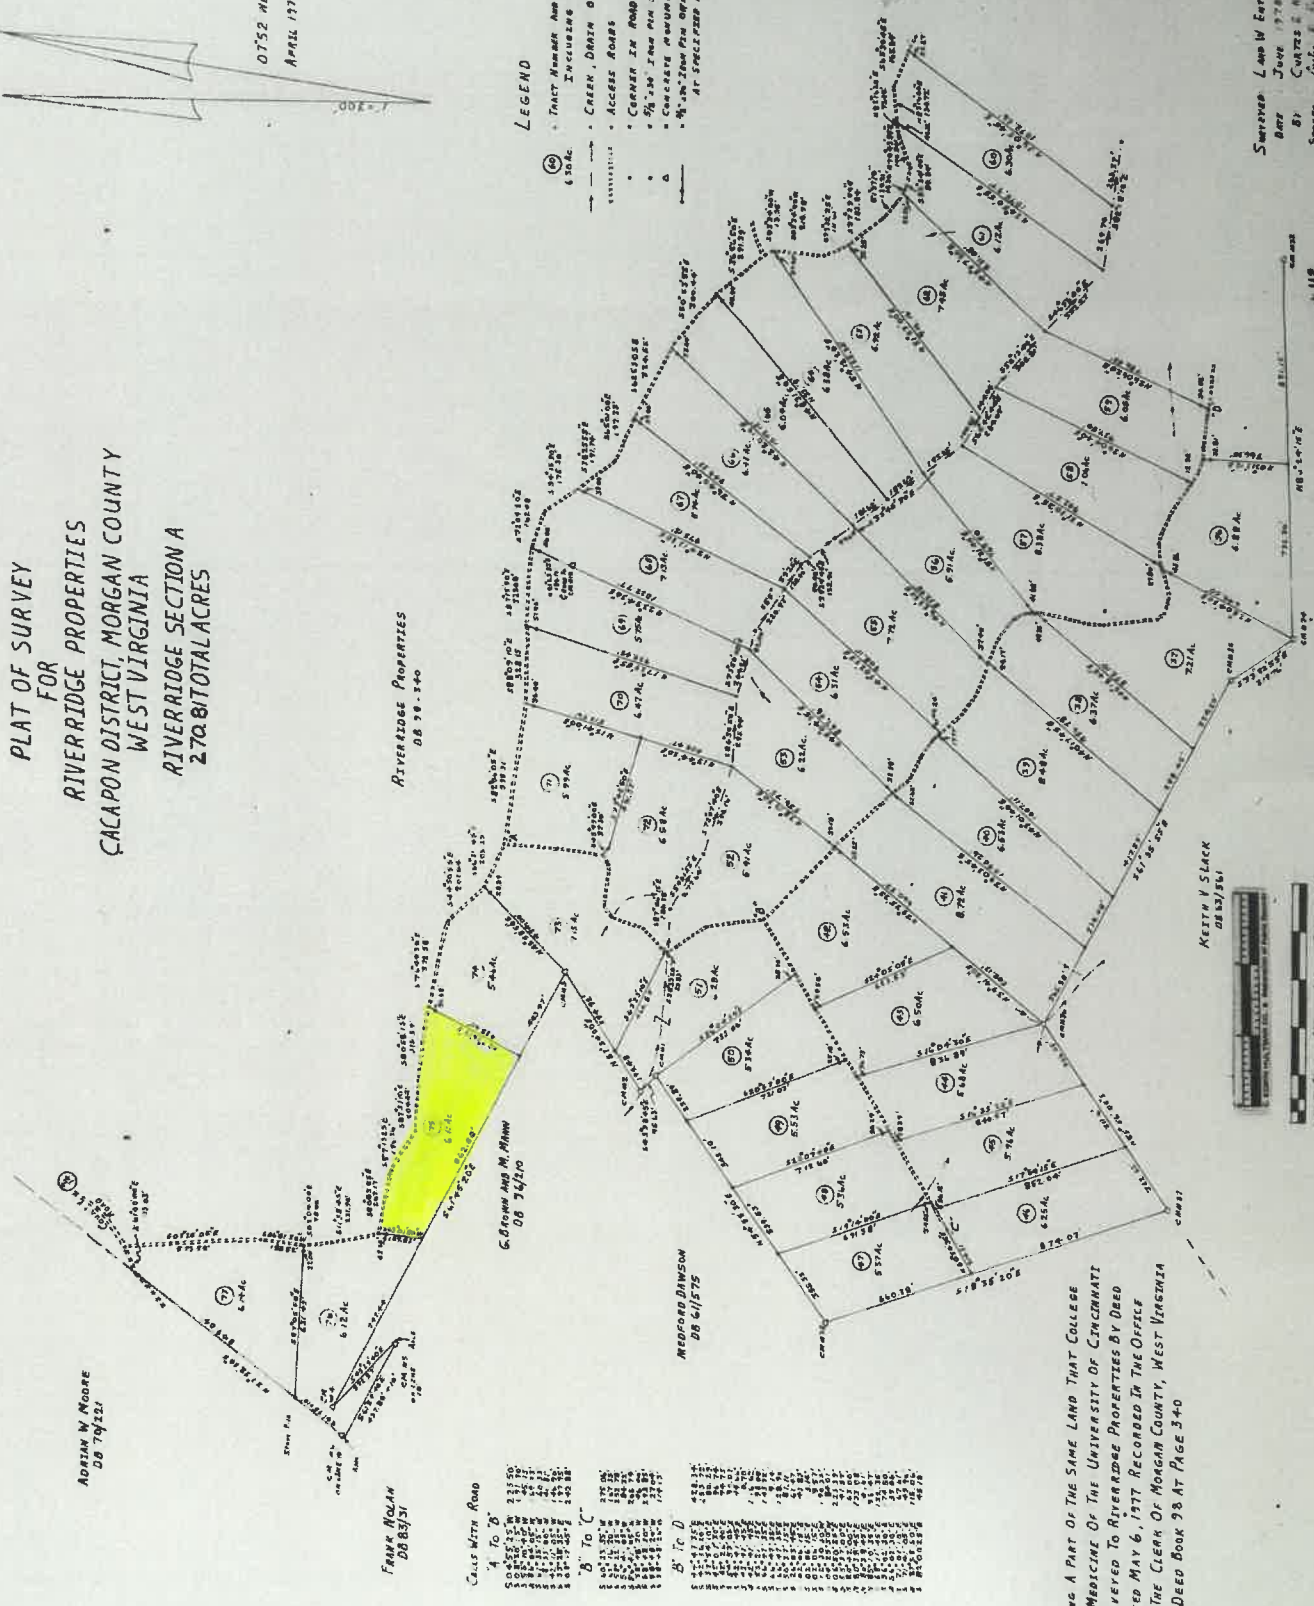

PLAT OF SURVEY
FOR
RIVERIDGE PROPERTIES
CACPON DISTRICT, MORGAN COUNTY
WEST VIRGINIA
RIVERIDGE SECTION A
270.8 TOTAL ACRES

0752 WEST
APRIL 1977

Surveyed: **Lap W Enterprises, Inc.**
Date: **June 1978**
By: **Charles E. Heflinger**
State: **West Virginia**
License: **LLS 9516**

COUNTY COMMISSION
RECEIVED
JUL 14 1978
MORGAN COUNTY, W. VA.

BEING A PART OF THE SAME LAND THAT COLLEGE
OF MEDICINE OF THE UNIVERSITY OF CINCINNATI
CONVEYED TO RIVERIDGE PROPERTIES BY DEED
DATED MAY 6, 1977 RECORDED IN THE OFFICE
OF THE CLERK OF MORGAN COUNTY, WEST VIRGINIA
IN DEED BOOK 98 AT PAGE 540