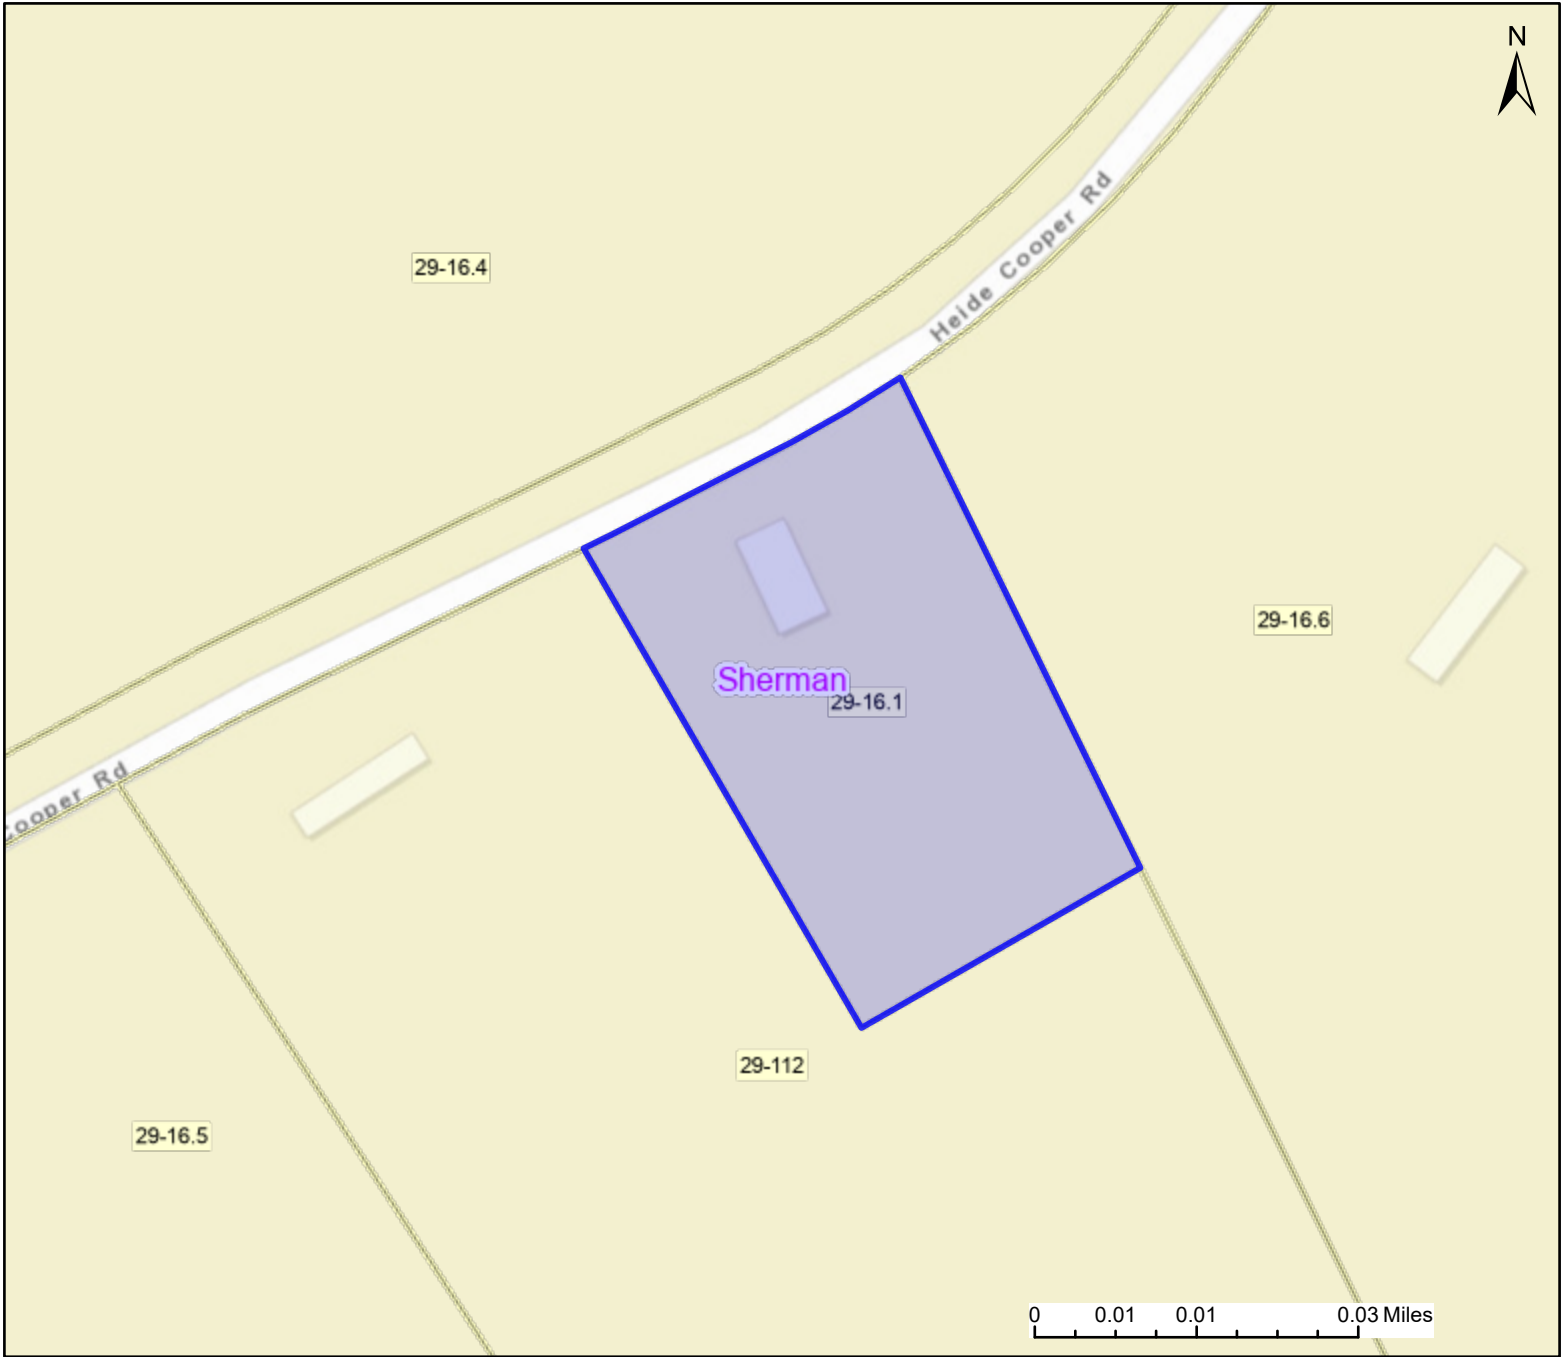

PARCEL ID: 14-09-0029-0016-0001

Legend

District

□ Districts

Parcel

□ WVParcels

User Notes:

WV Property Viewer (<https://www.MapWV.gov/property>) is supported by WV State Tax Department and WV GIS Technical Center.

Map created on March 13, 2024

Owner(s):
PAUGH BONNIE J (STEPHENSON)

Address:
1921 HEIDE COOPER RD

Class Type:
Residential

Legal Description:
.617 AC LITTLE CAPON DRS