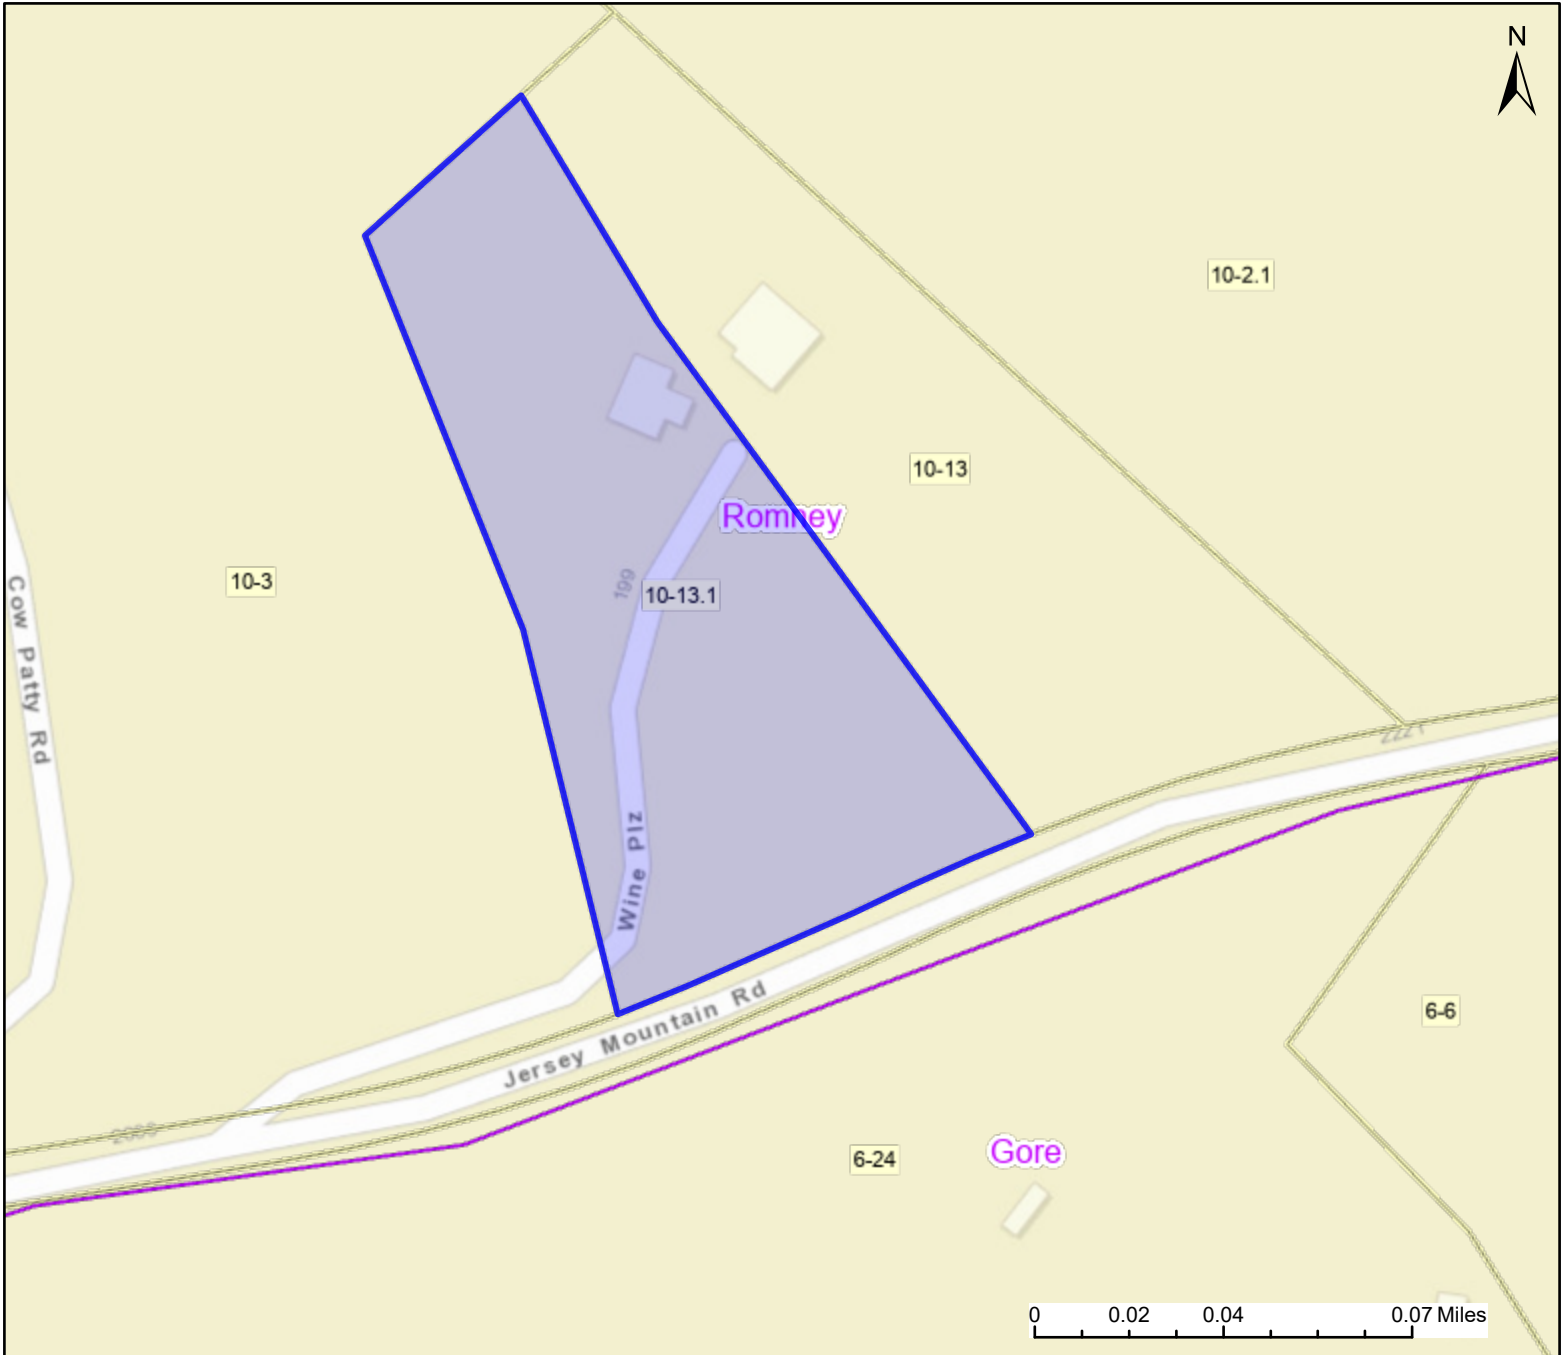

PARCEL ID: 14-07-0010-0013-0001

Legend

District

 Districts

Parcel

 WVParcels

User Notes:

Map created on March 8, 2024

Owner(s):

SNYDER KENNIS F

Address:

131 WINE PLZ

Class Type:

Residential

Legal Description:

3.35 AC ON RT 5