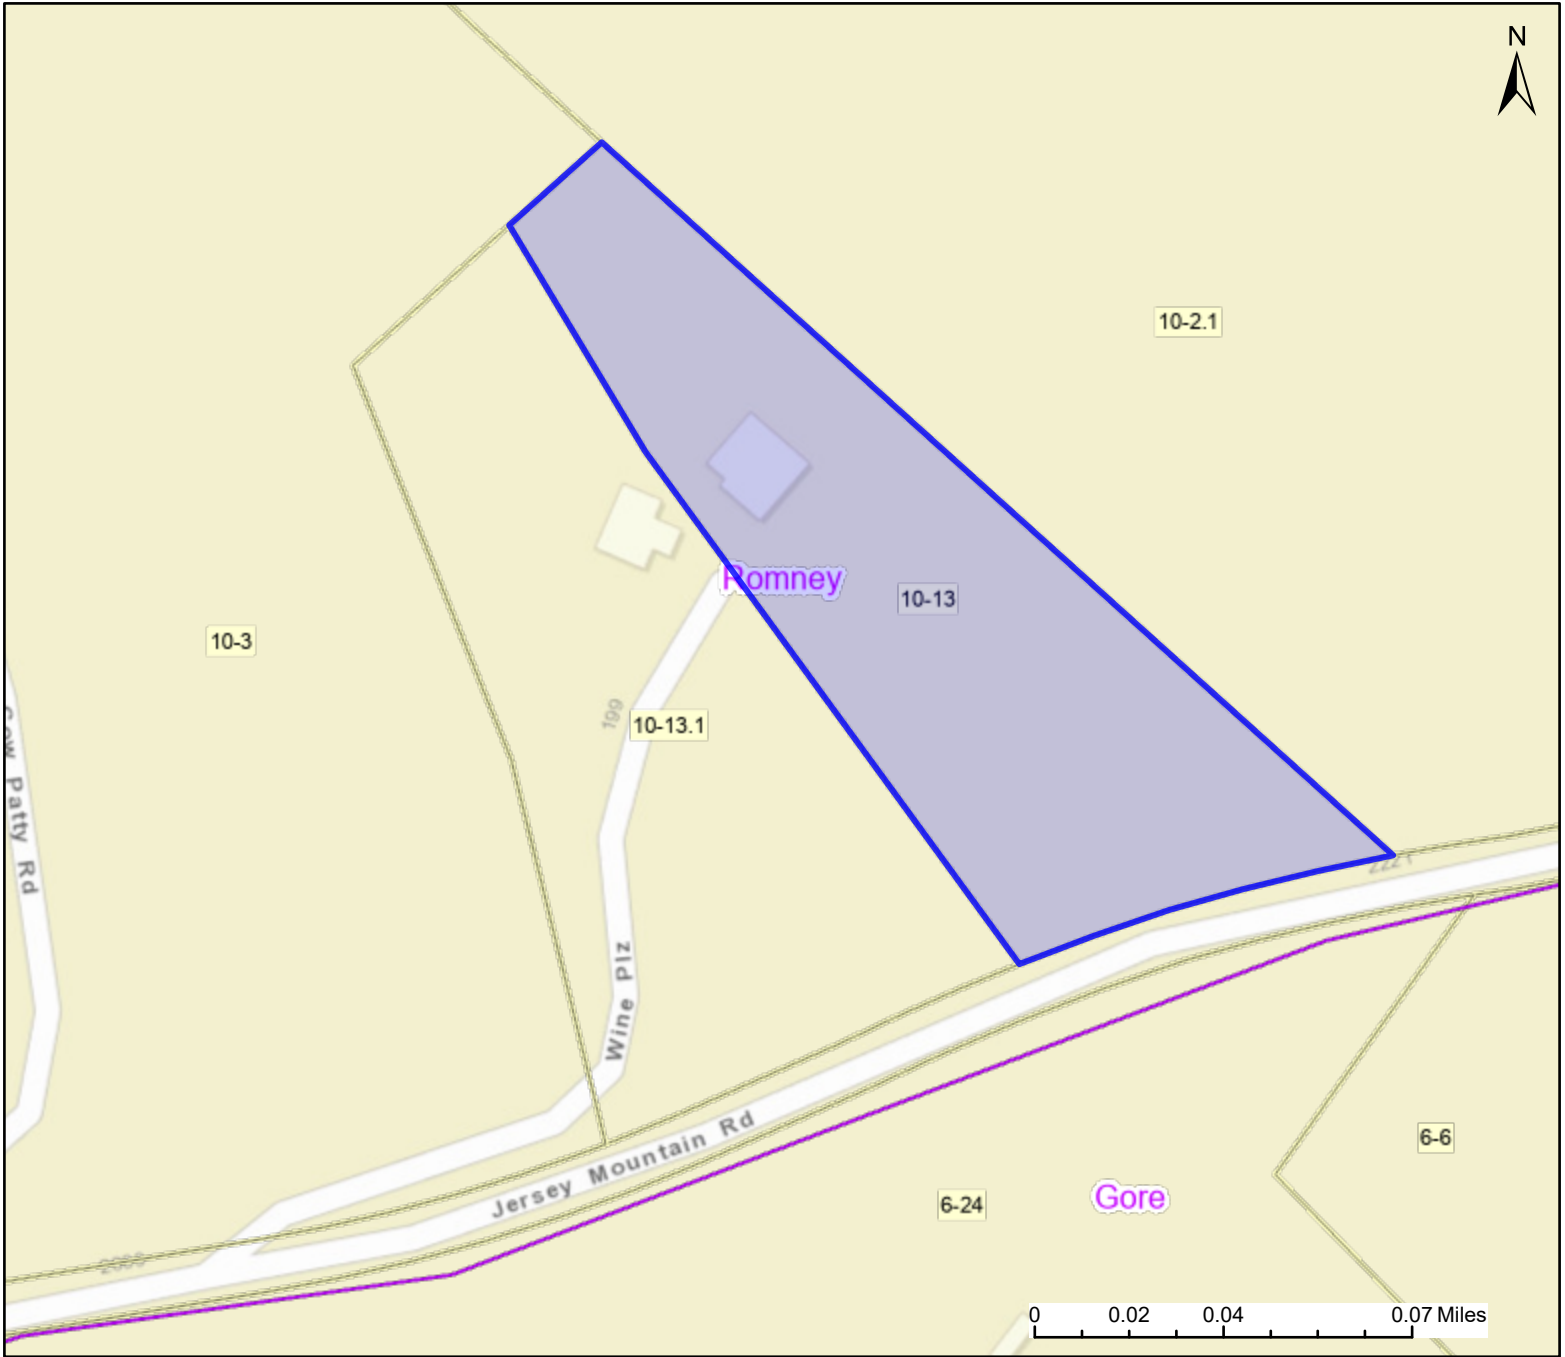

PARCEL ID: 14-07-0010-0013-0000

Legend

District

 Districts

Parcel

 WVParcels

User Notes:

Map created on March 8, 2024

Owner(s):

SNYDER KENNIS F

Address:

131 WINE PLZ

Class Type:

Farm

Legal Description:

4.04 AC N SIDE RT 5