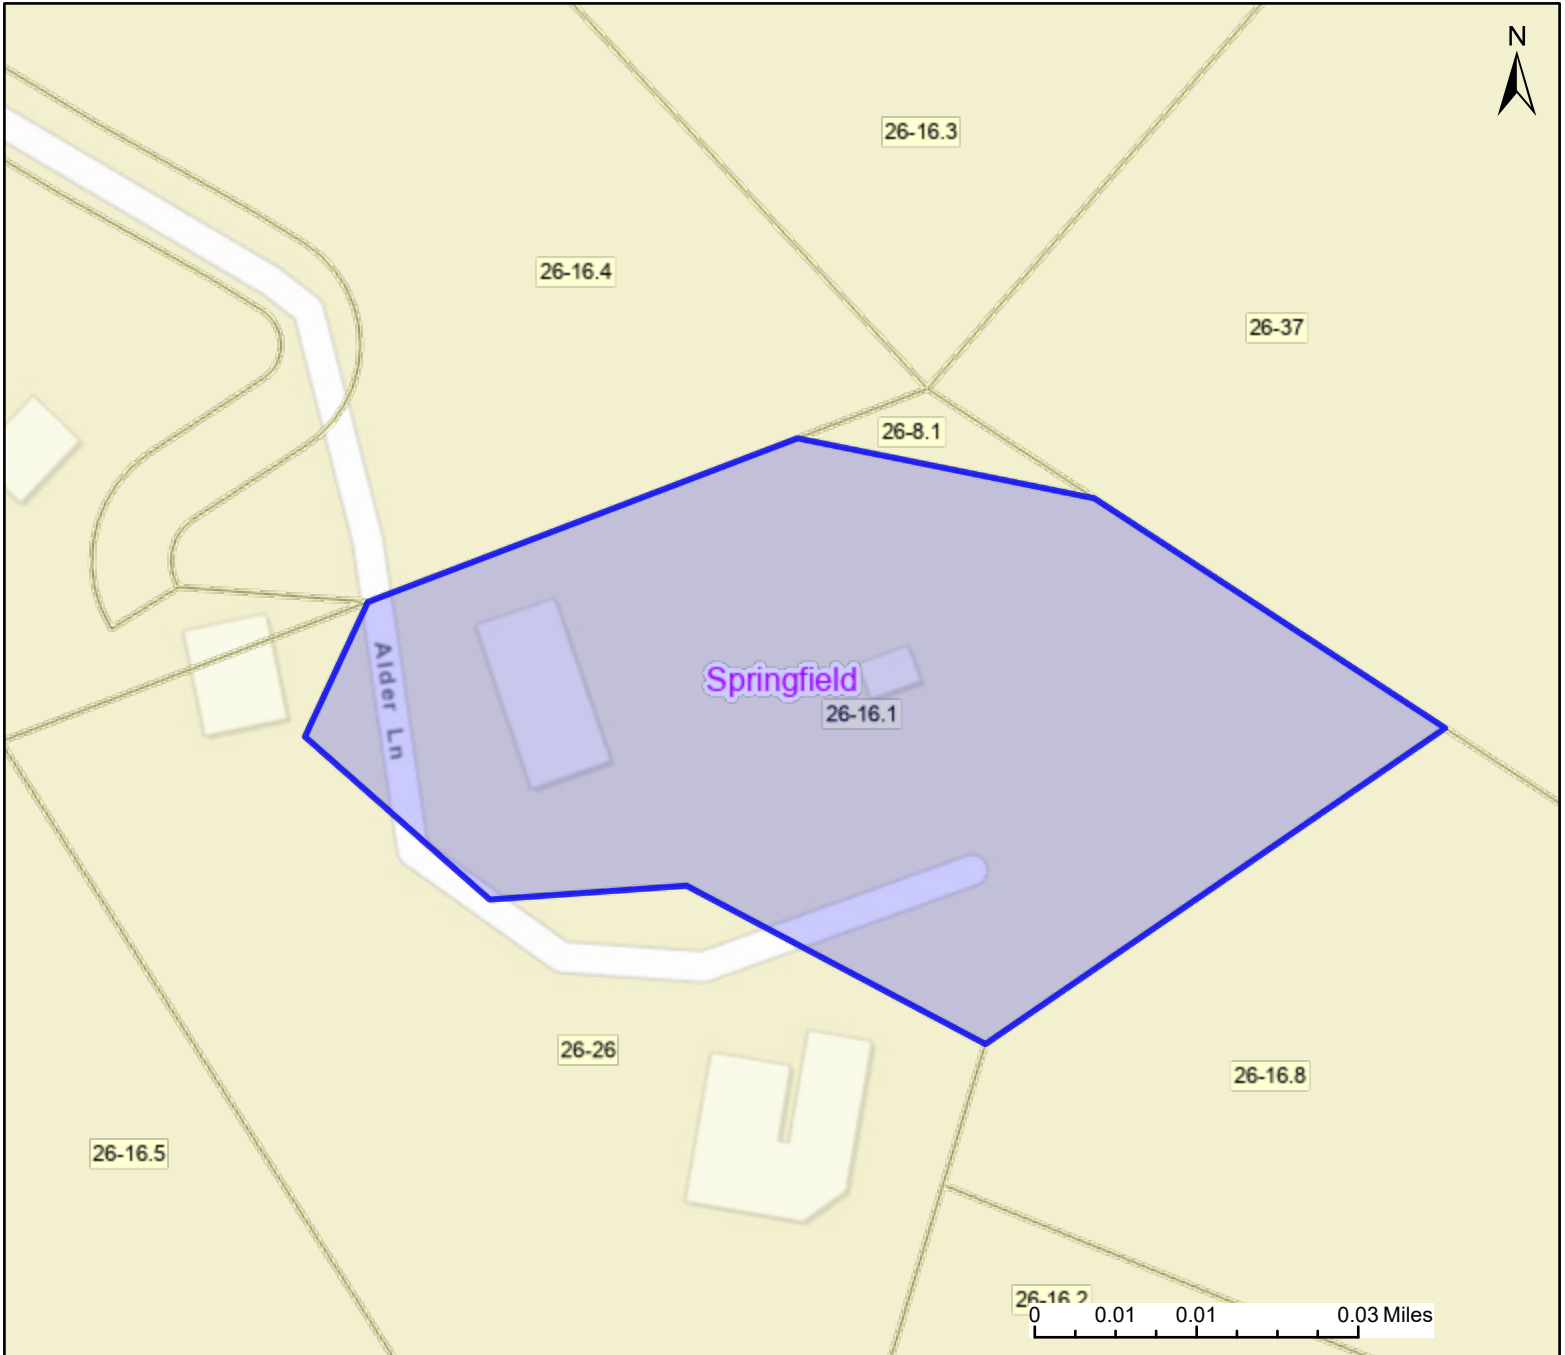

PARCEL ID: 14-10-0026-0016-0001

Legend

District

 Districts

Parcel

 WVParcels

User Notes:

Map created on March 15, 2024

Owner(s):

TWIGG CATHY ANN & RONALD NELSON
TWIGG

Address:

139 ALDER LN

Class Type:

Residential

Legal Description:

2.212 AC MIDDLE RIDGE