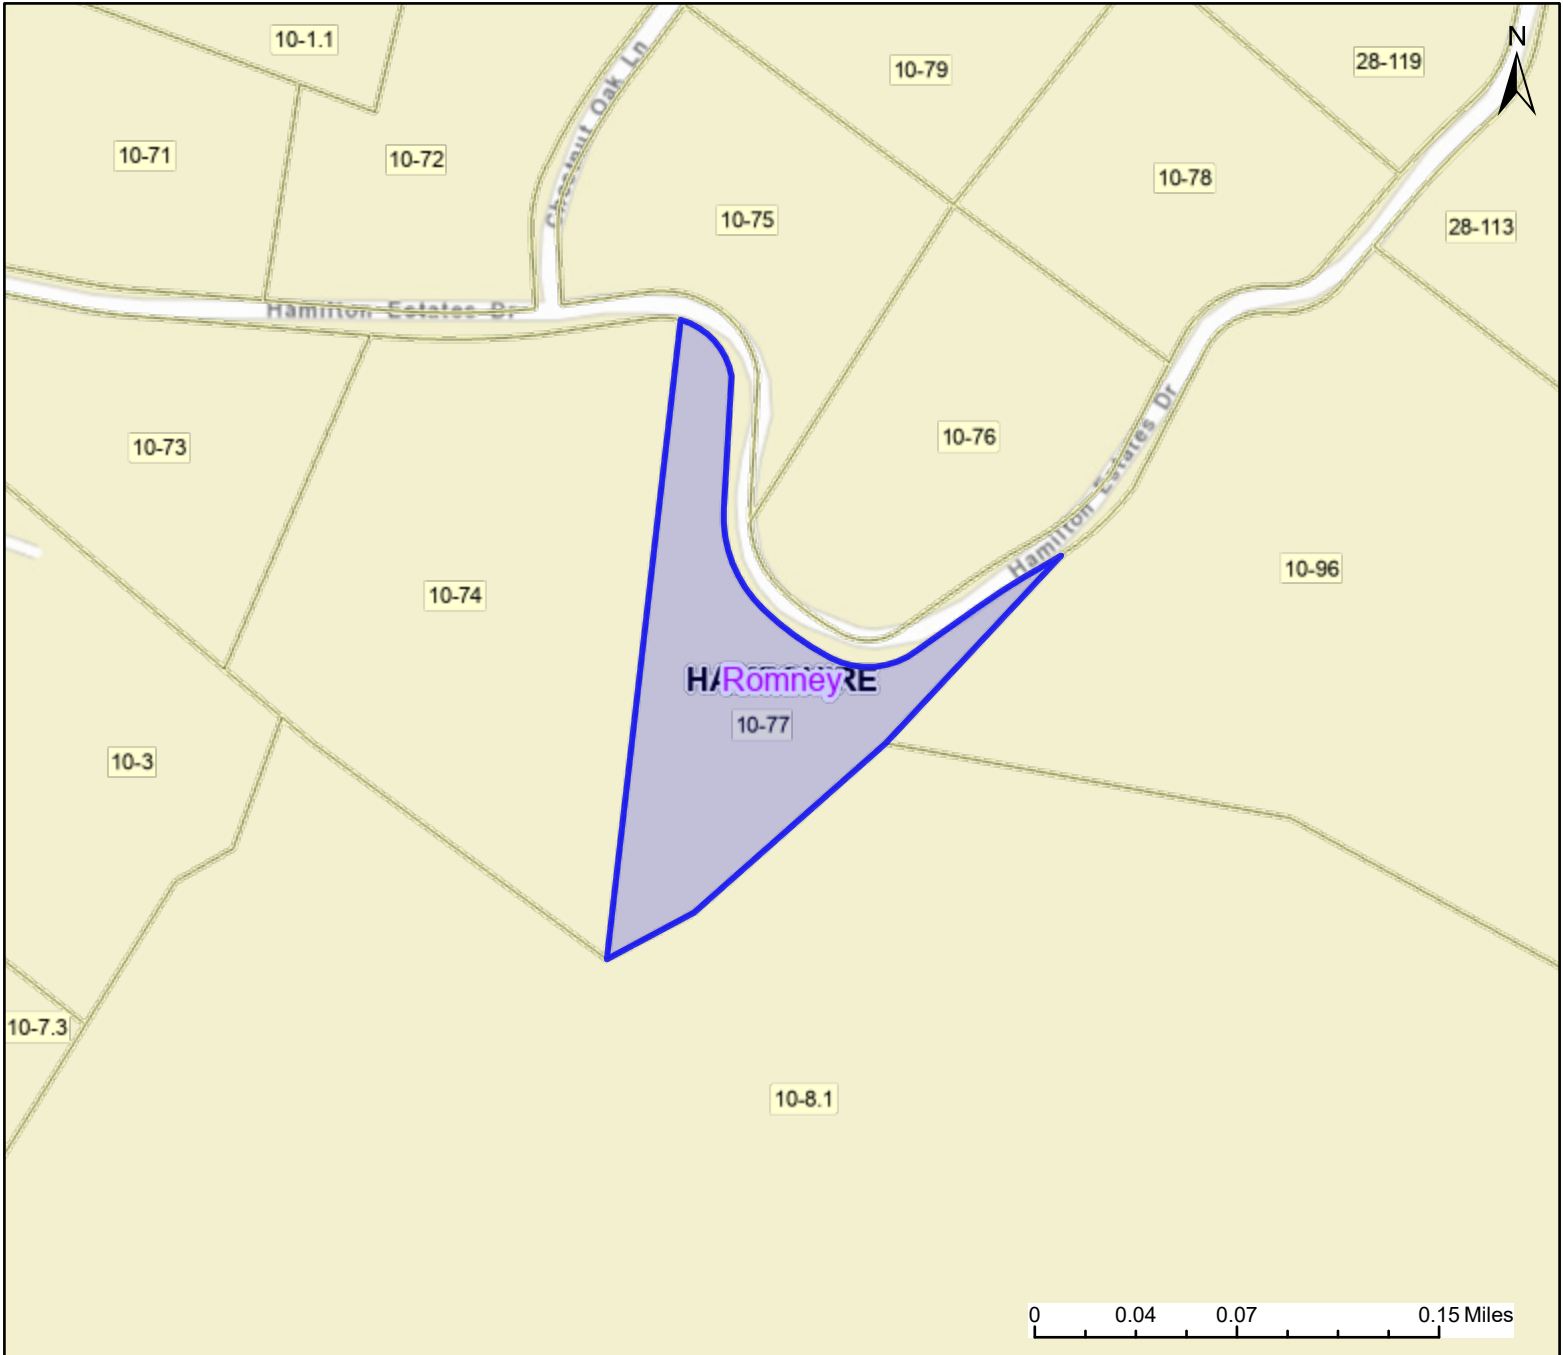

PARCEL ID: 14-06-0010-0077-0000

Legend

District

 Districts

Parcel

 WVParcels

User Notes:

Map created on March 21, 2024

Owner(s):

SCUTT EDWIN H & HANLEY THERESA W

Address:

HAMILTON ESTATES DR

Class Type:

Residential

Legal Description:

5.03 AC LOT #7; HAMILTON ESTATES SD