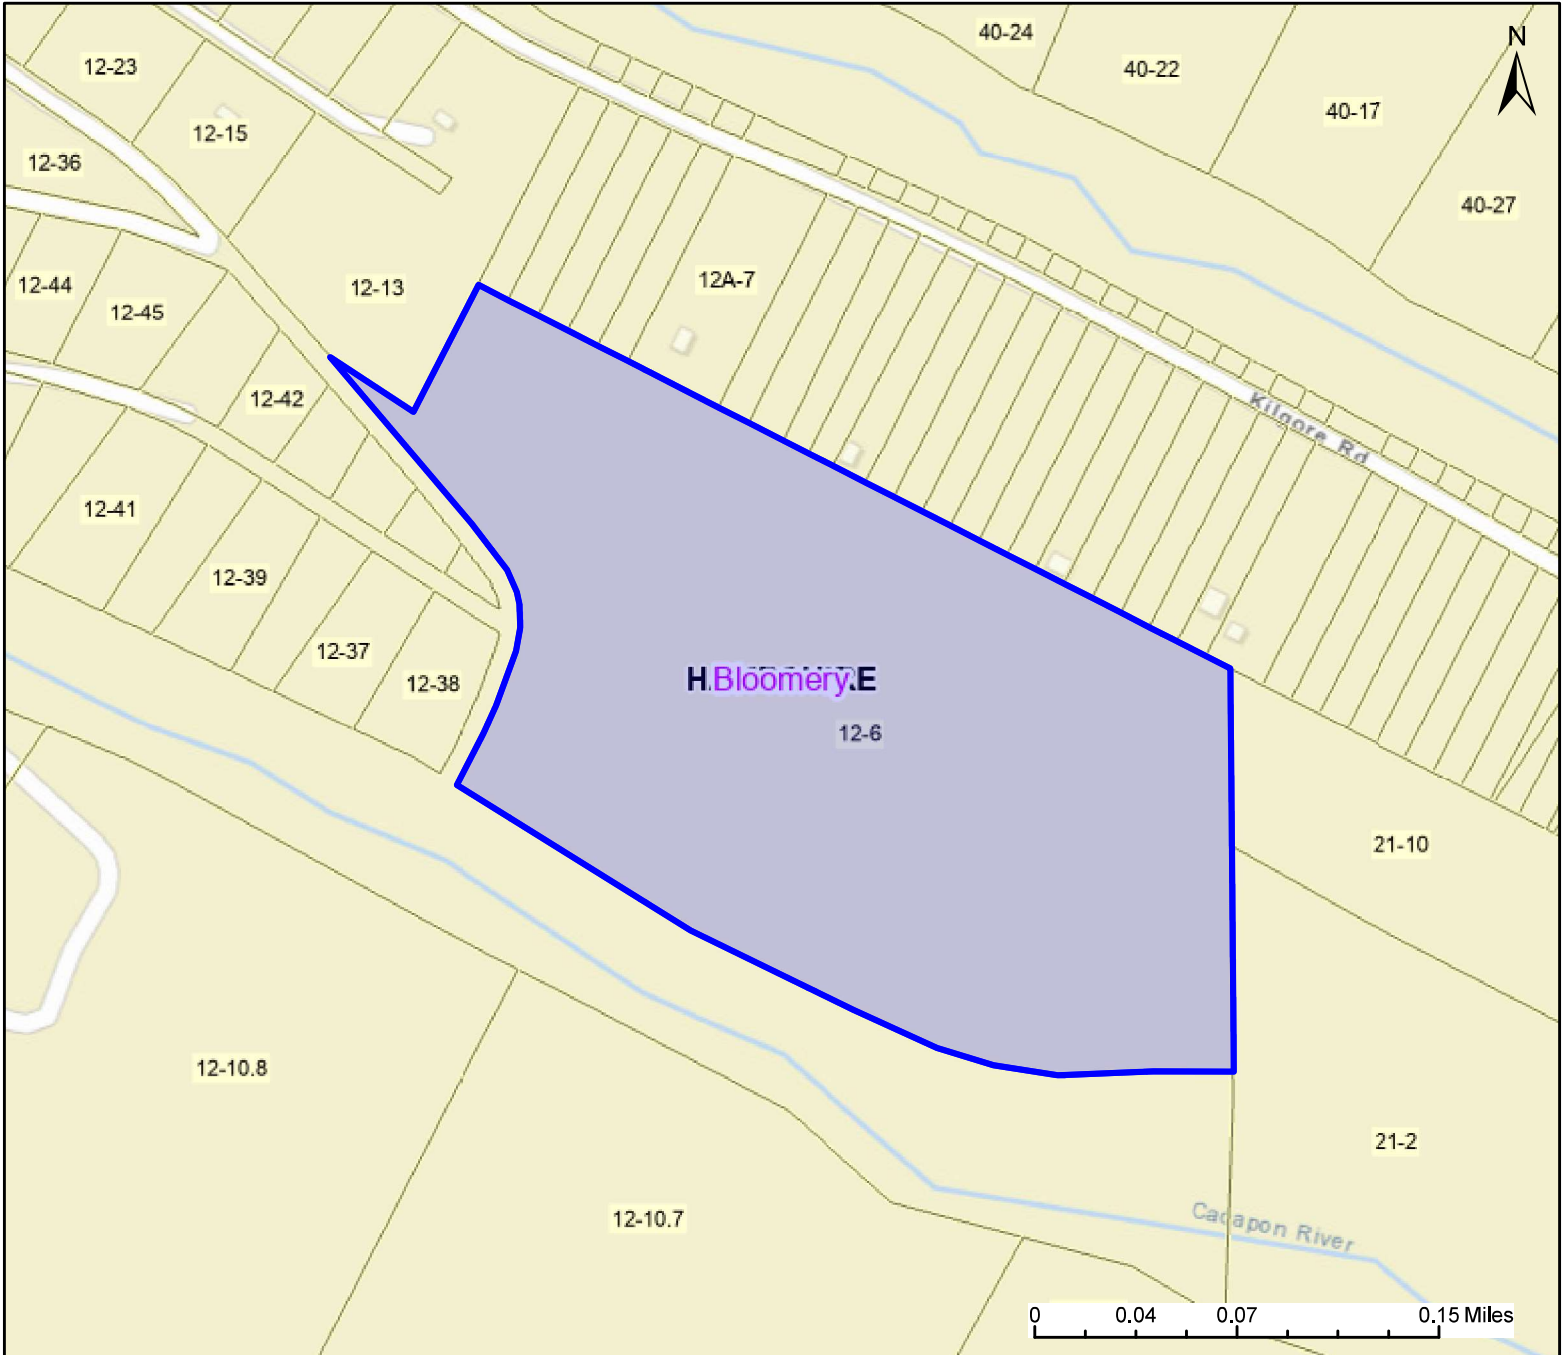

PARCEL ID: 14-01-0012-0006-0000

Legend

District

 Districts

Parcel

 WVParcels

User Notes:

Map created on May 16, 2023

Owner(s):

TERBUSH DAVID R LIVING TRUST

Address:

KILGORE RD

Class Type:

Residential

Legal Description:

16.75 AC; CACAPON HILLS