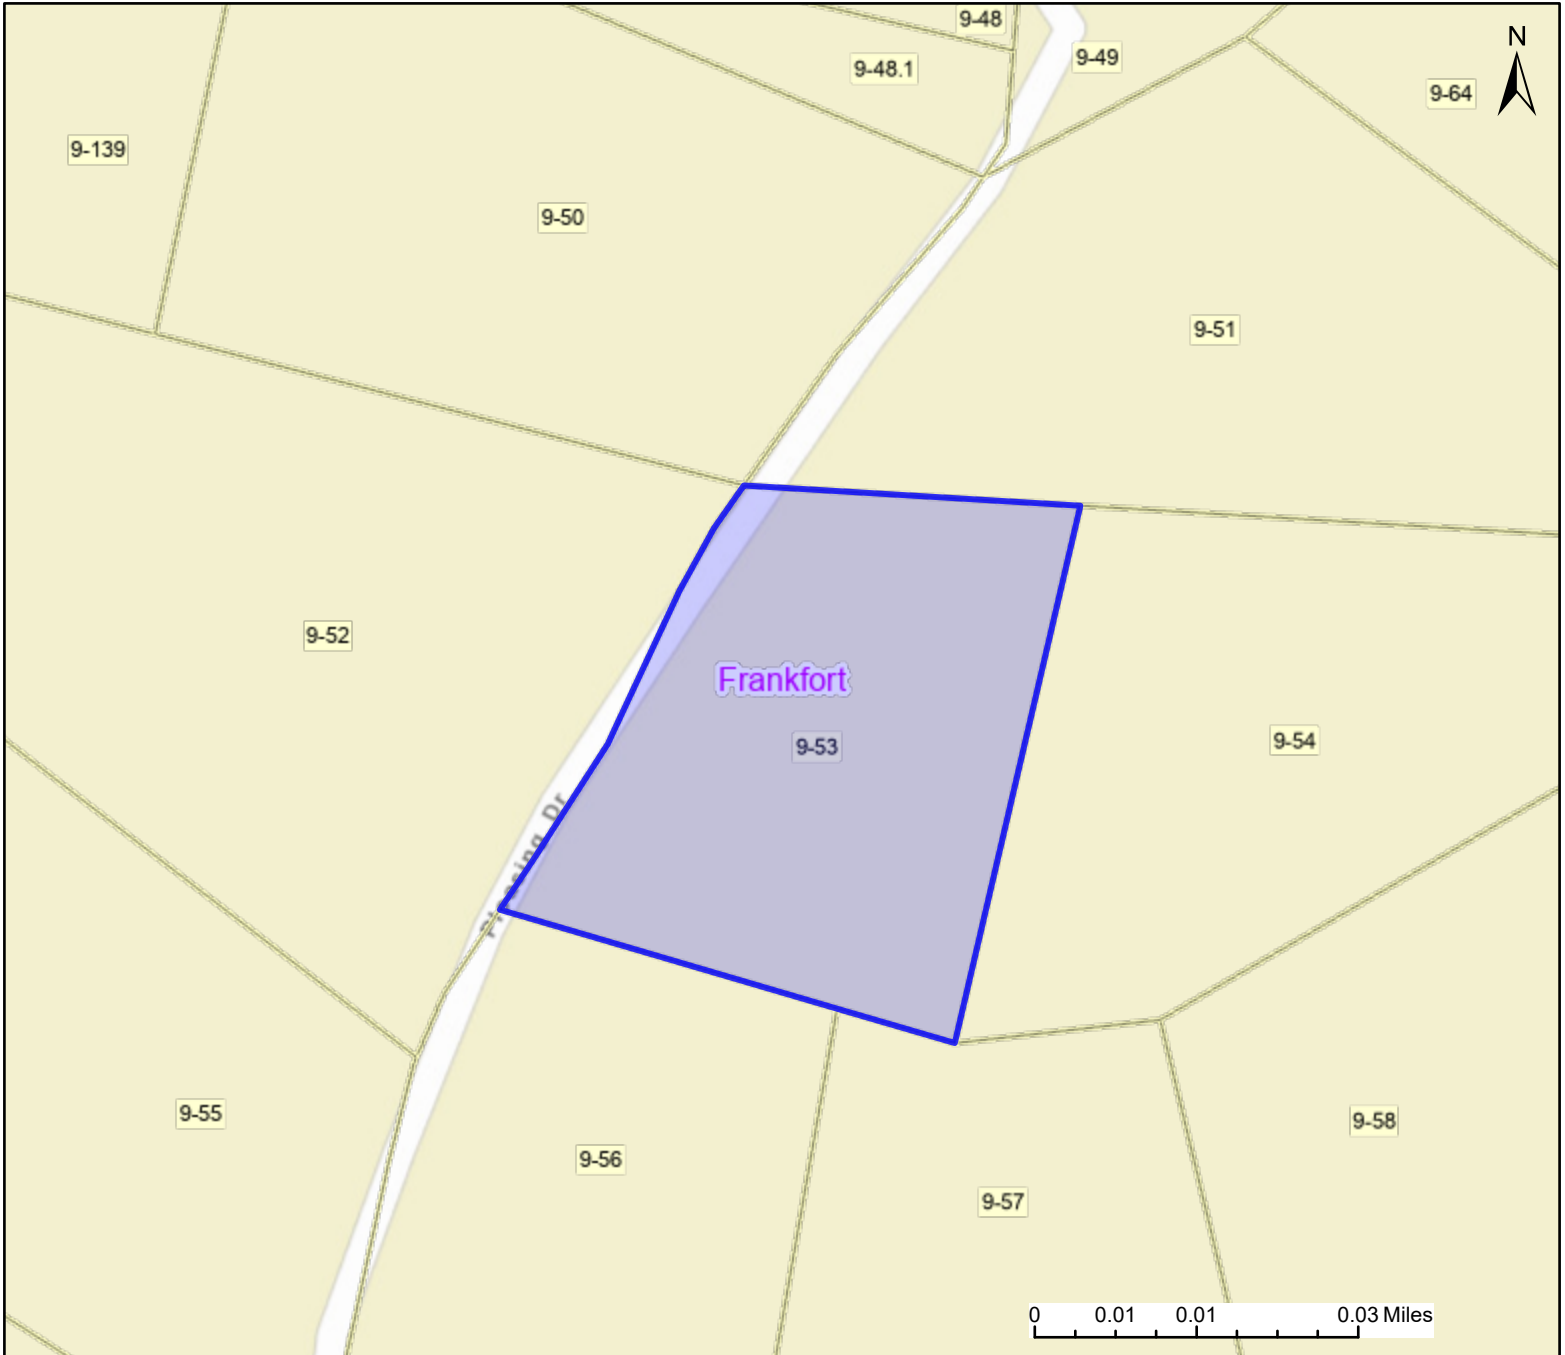

PARCEL ID: 29-04-0009-0053-0000

Legend

District

 Districts

Parcel

 WVParcels

User Notes:

Map created on March 13, 2024

Owner(s):

HOTT GEORGE W JR

Address:

OFF HEAVNER RD/WS RT 28

Class Type:

Residential

Legal Description:

LOT 18 HEAVNER ESTATES SEC D; .851AC