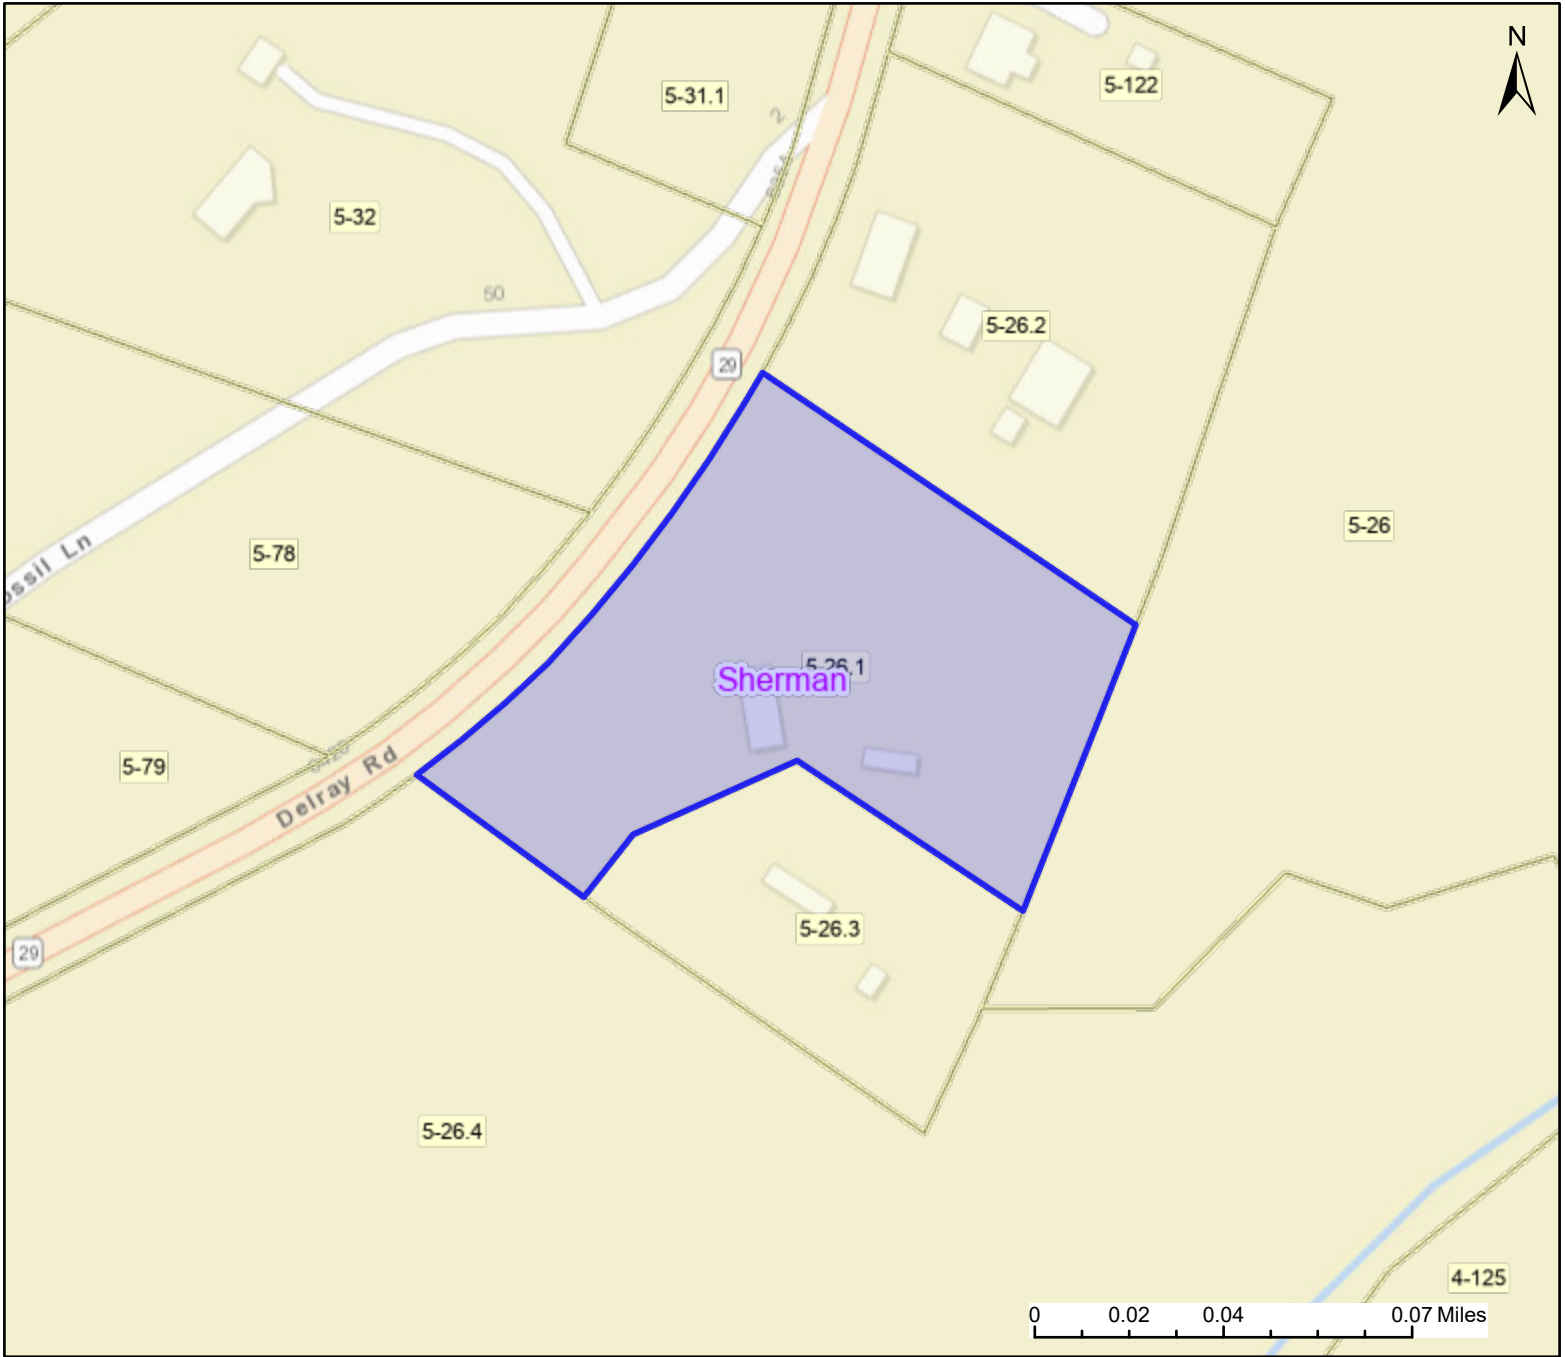

PARCEL ID: 14-09-0005-0026-0001

Legend

District

 Districts

Parcel

 WVParcels

User Notes:

Map created on February 27, 2024

Owner(s):

LEE ROBERT O & ELIZABETH M & PAULETTE
L LEE & RUBY D HALL

Address:

6381 DELRAY RD

Class Type:

Residential

Legal Description:

3.21 AC NORTH RIVER DRS