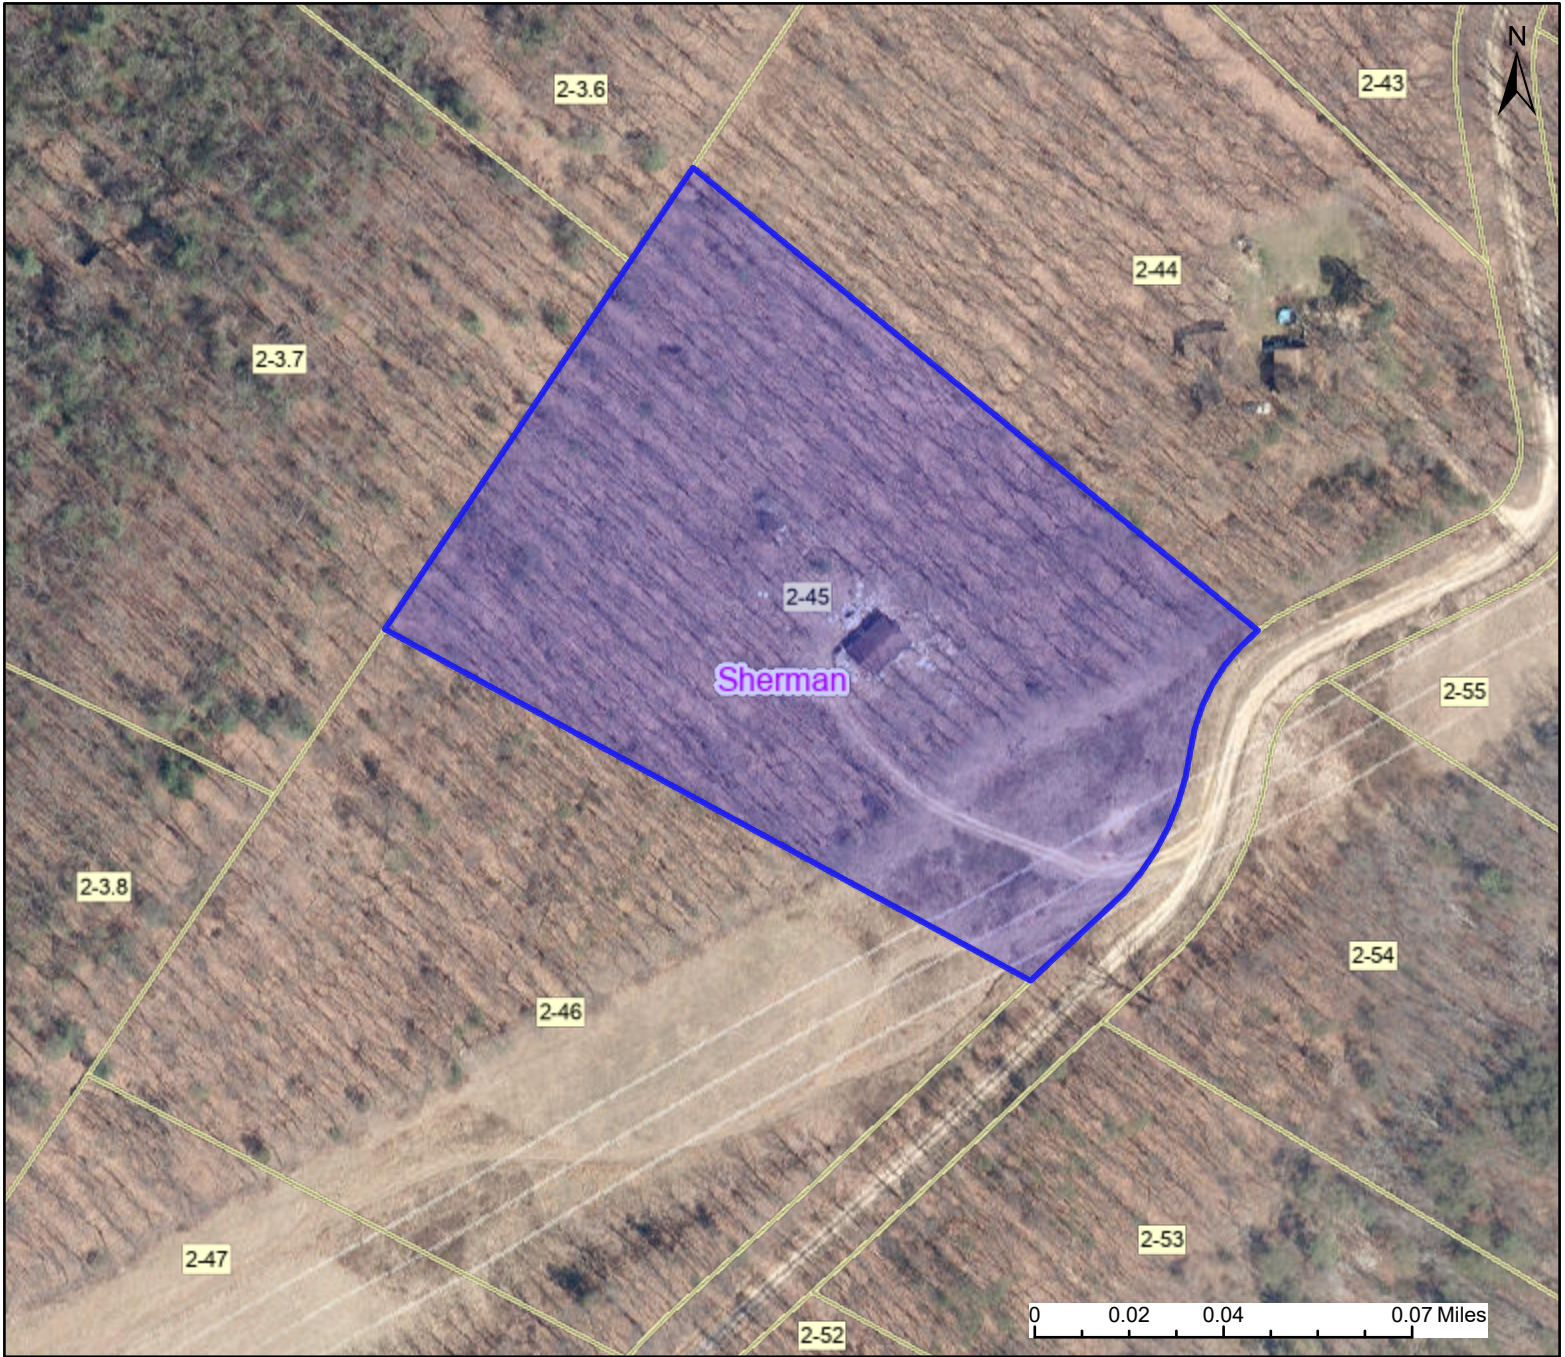

PARCEL ID: 14-09-0002-0045-0000

Legend

District

 Districts

Parcel

 WVParcels

User Notes:

Map created on May 30, 2024

Owner(s):

QUINN MARTIN G & BETTY

Address:

1286 RIO GRANDE DR

Class Type:

Residential

Legal Description:

5.004 AC LOT 21; RIO GRANDE SD