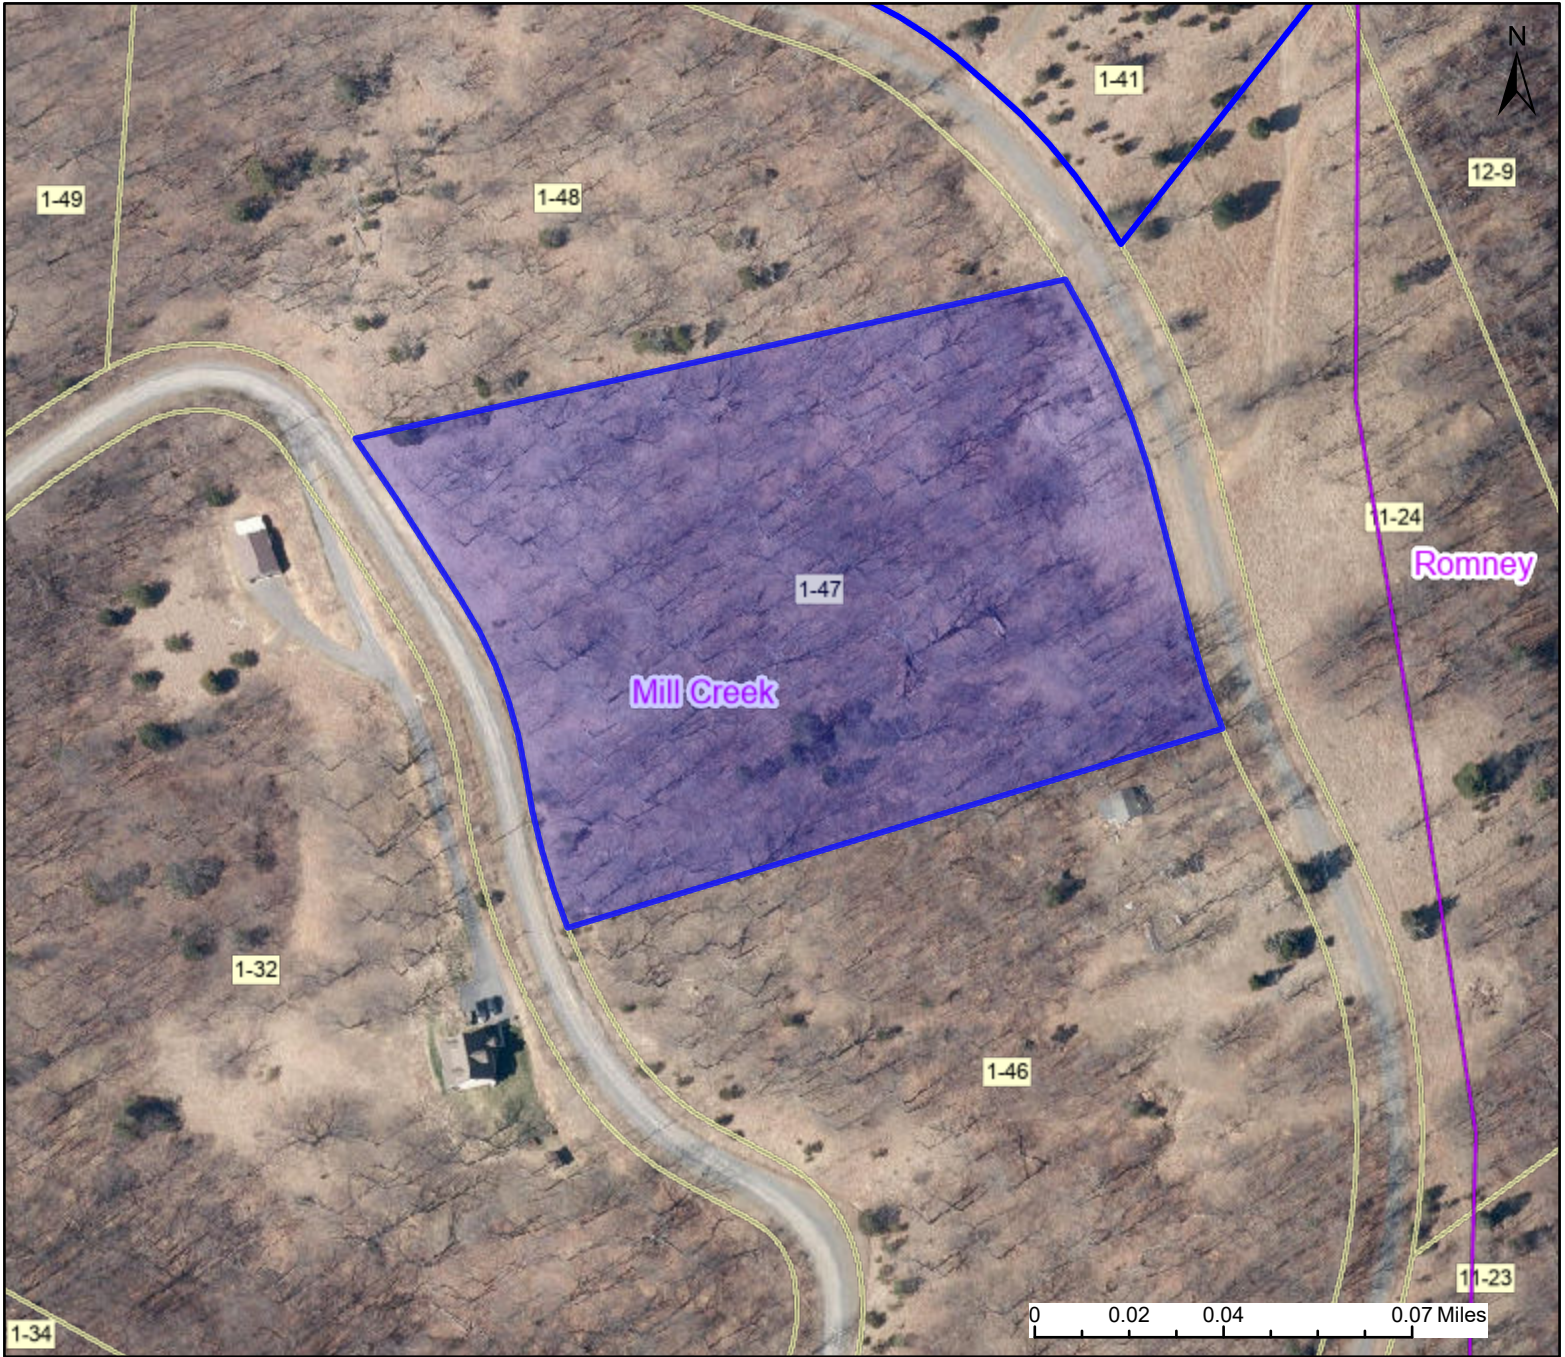

# PARCEL ID: 14-06-0001-0047-0000

**Legend**

District

▭ Districts

Parcel

▭ WVParcels

**User Notes:**

*WV Property Viewer (<https://www.MapWV.gov/property>) is supported by WV State Tax Department and WV GIS Technical Center.*

*Map created on April 30, 2024*

**Owner(s):**  
ARNDT MARK P & CYNTHIA B

**Address:**  
HIGH VIEW RD

**Class Type:**  
Residential

**Legal Description:**  
DEERFIELD HIGHLAND; PHASE 1 LOT 39  
5.074 AC