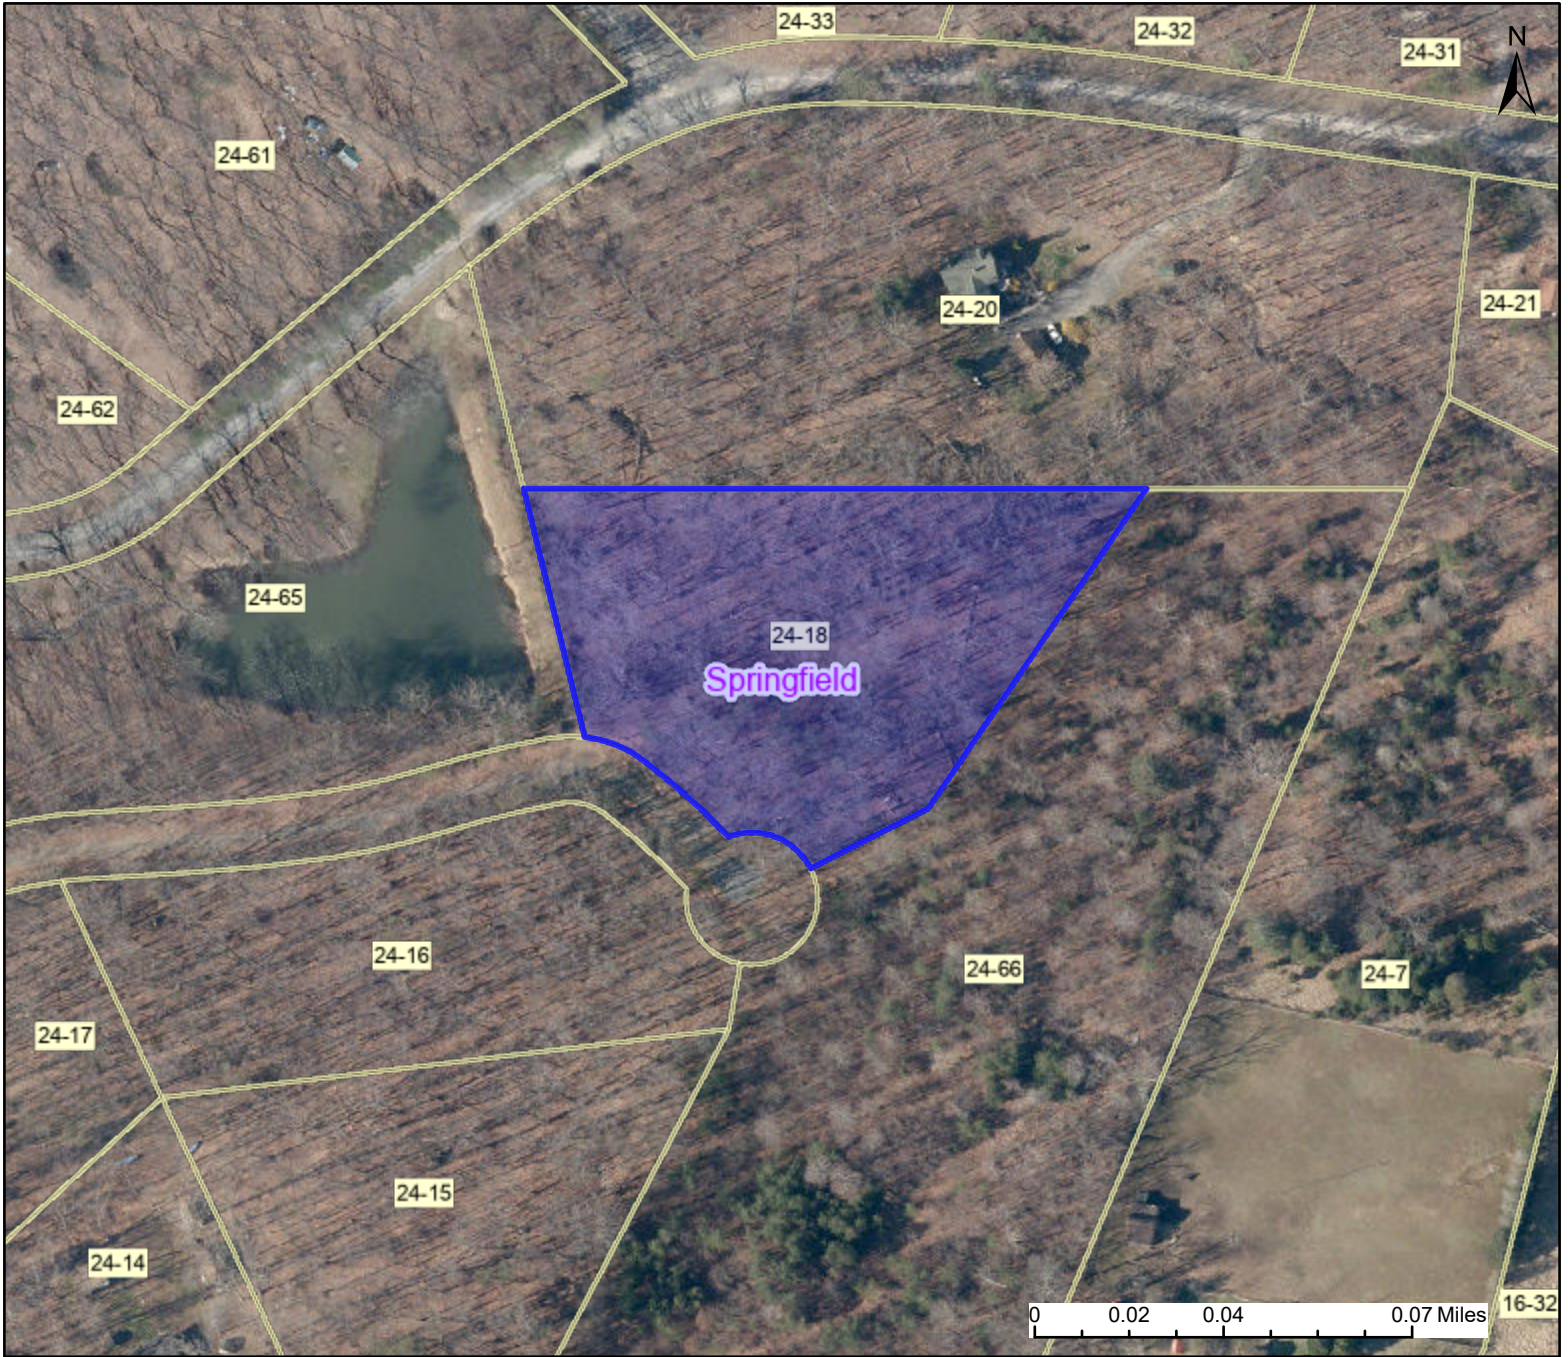

PARCEL ID: 14-10-0024-0018-0000

Legend

District

 Districts

Parcel

 WVParcels

User Notes:

Map created on May 21, 2024

Owner(s):

BOCKEY BRADLEY L & DONNA A

Address:

KERNS SCHOOL RD

Class Type:

Residential

Legal Description:

2.157AC LOT 8; SOUTH POTOMAC FOREST SD