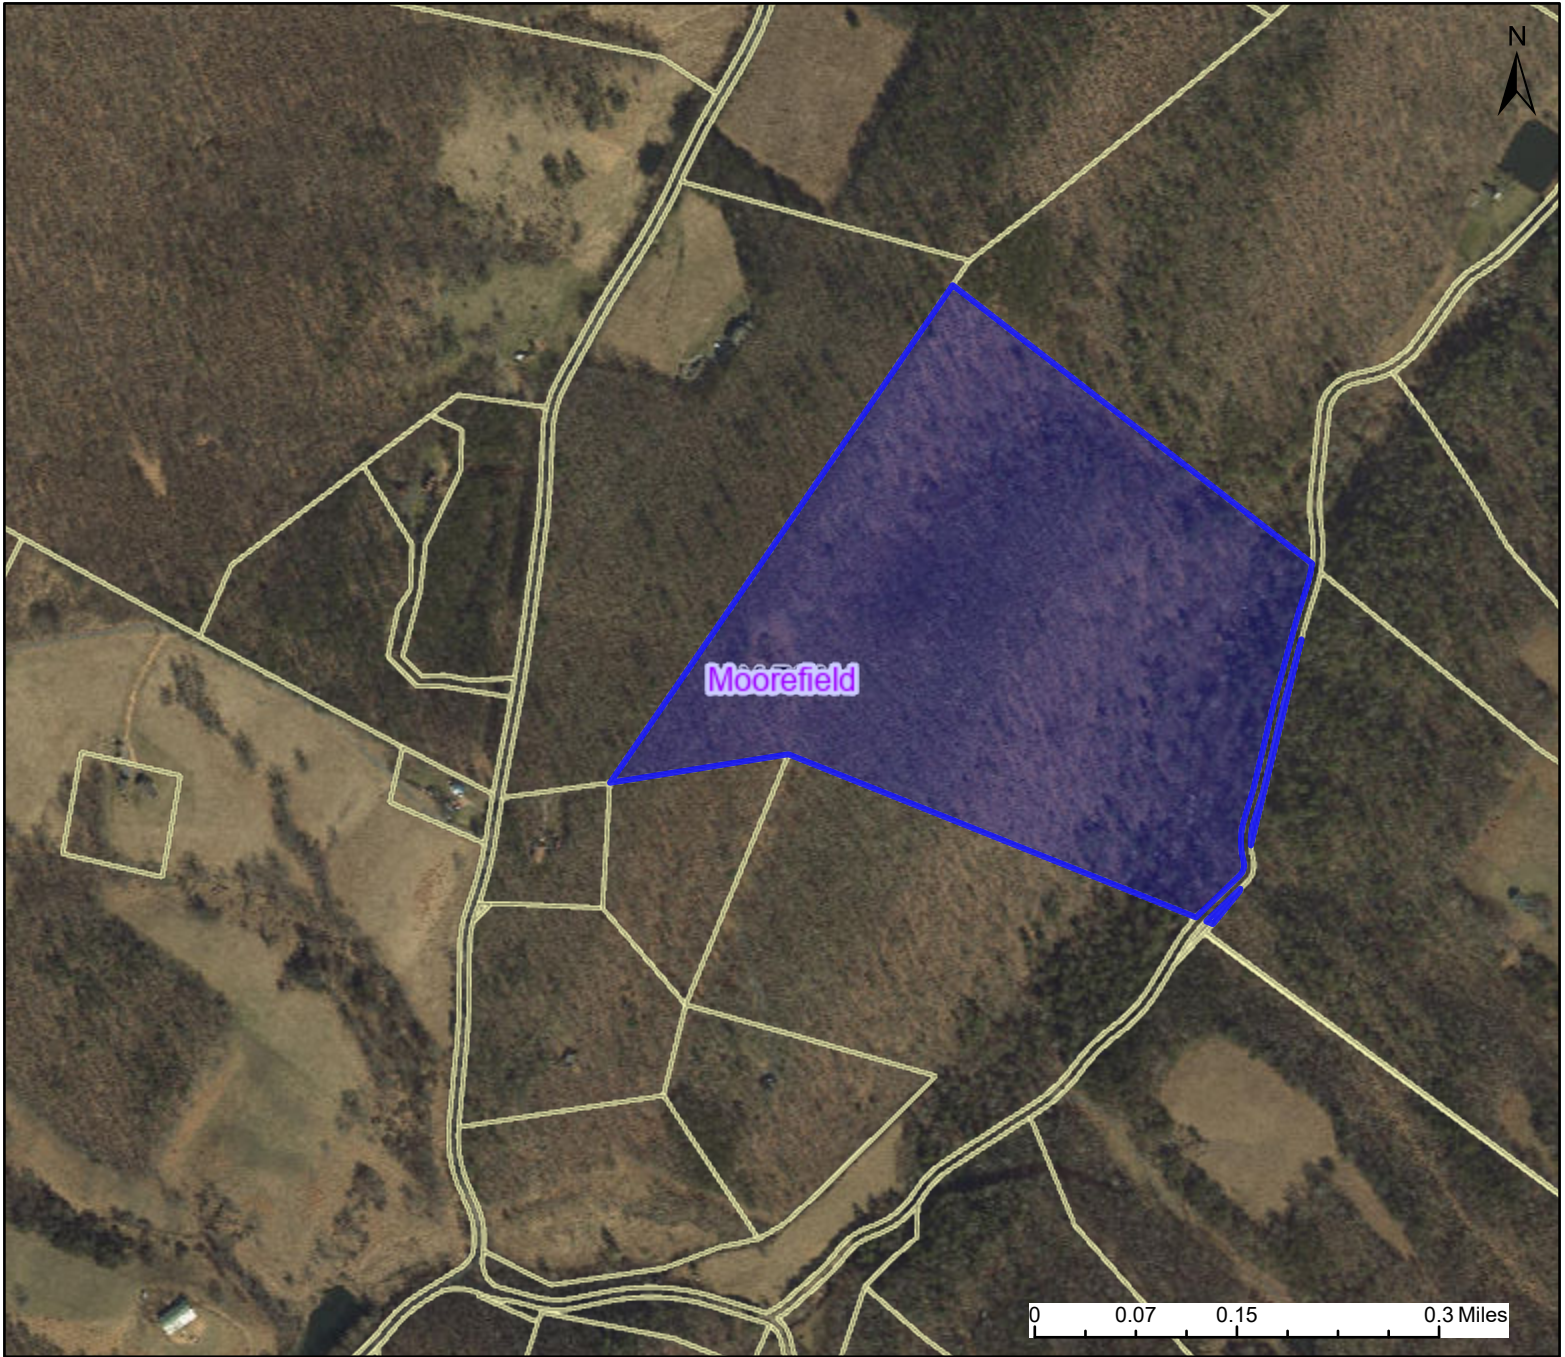

PARCEL ID: 16-03-0229-0014-0011

Legend

District

 Districts

Parcel

 WVParcels

User Notes:

Map created on May 30, 2024