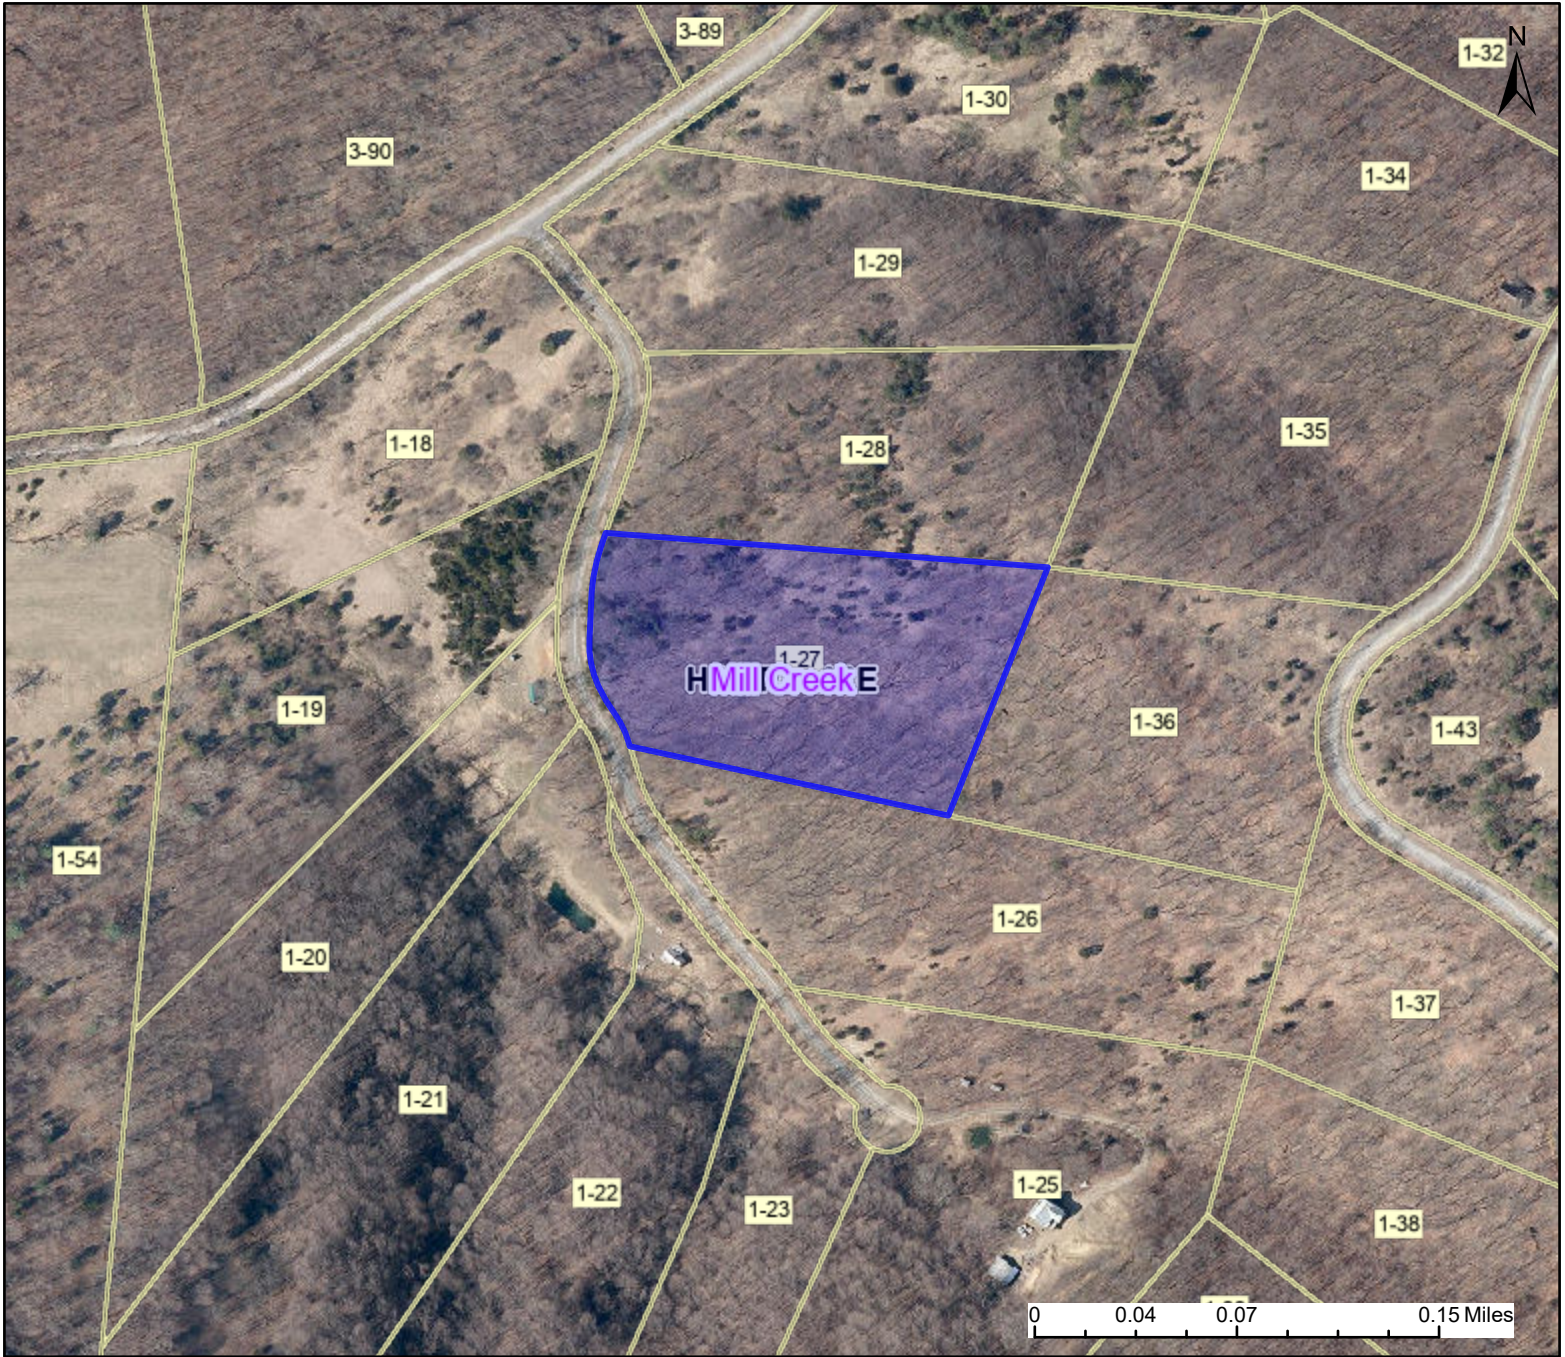

PARCEL ID: 14-06-0001-0027-0000

Legend

District

 Districts

Parcel

 WVParcels

User Notes:

Map created on April 30, 2024

Owner(s):

ARNDT MARK & CYNTHIA

Address:

PROCTOR RD

Class Type:

Residential

Legal Description:

DEERFIELD HIGHLANDS; PHASE 2 LOT 10
5.105 AC