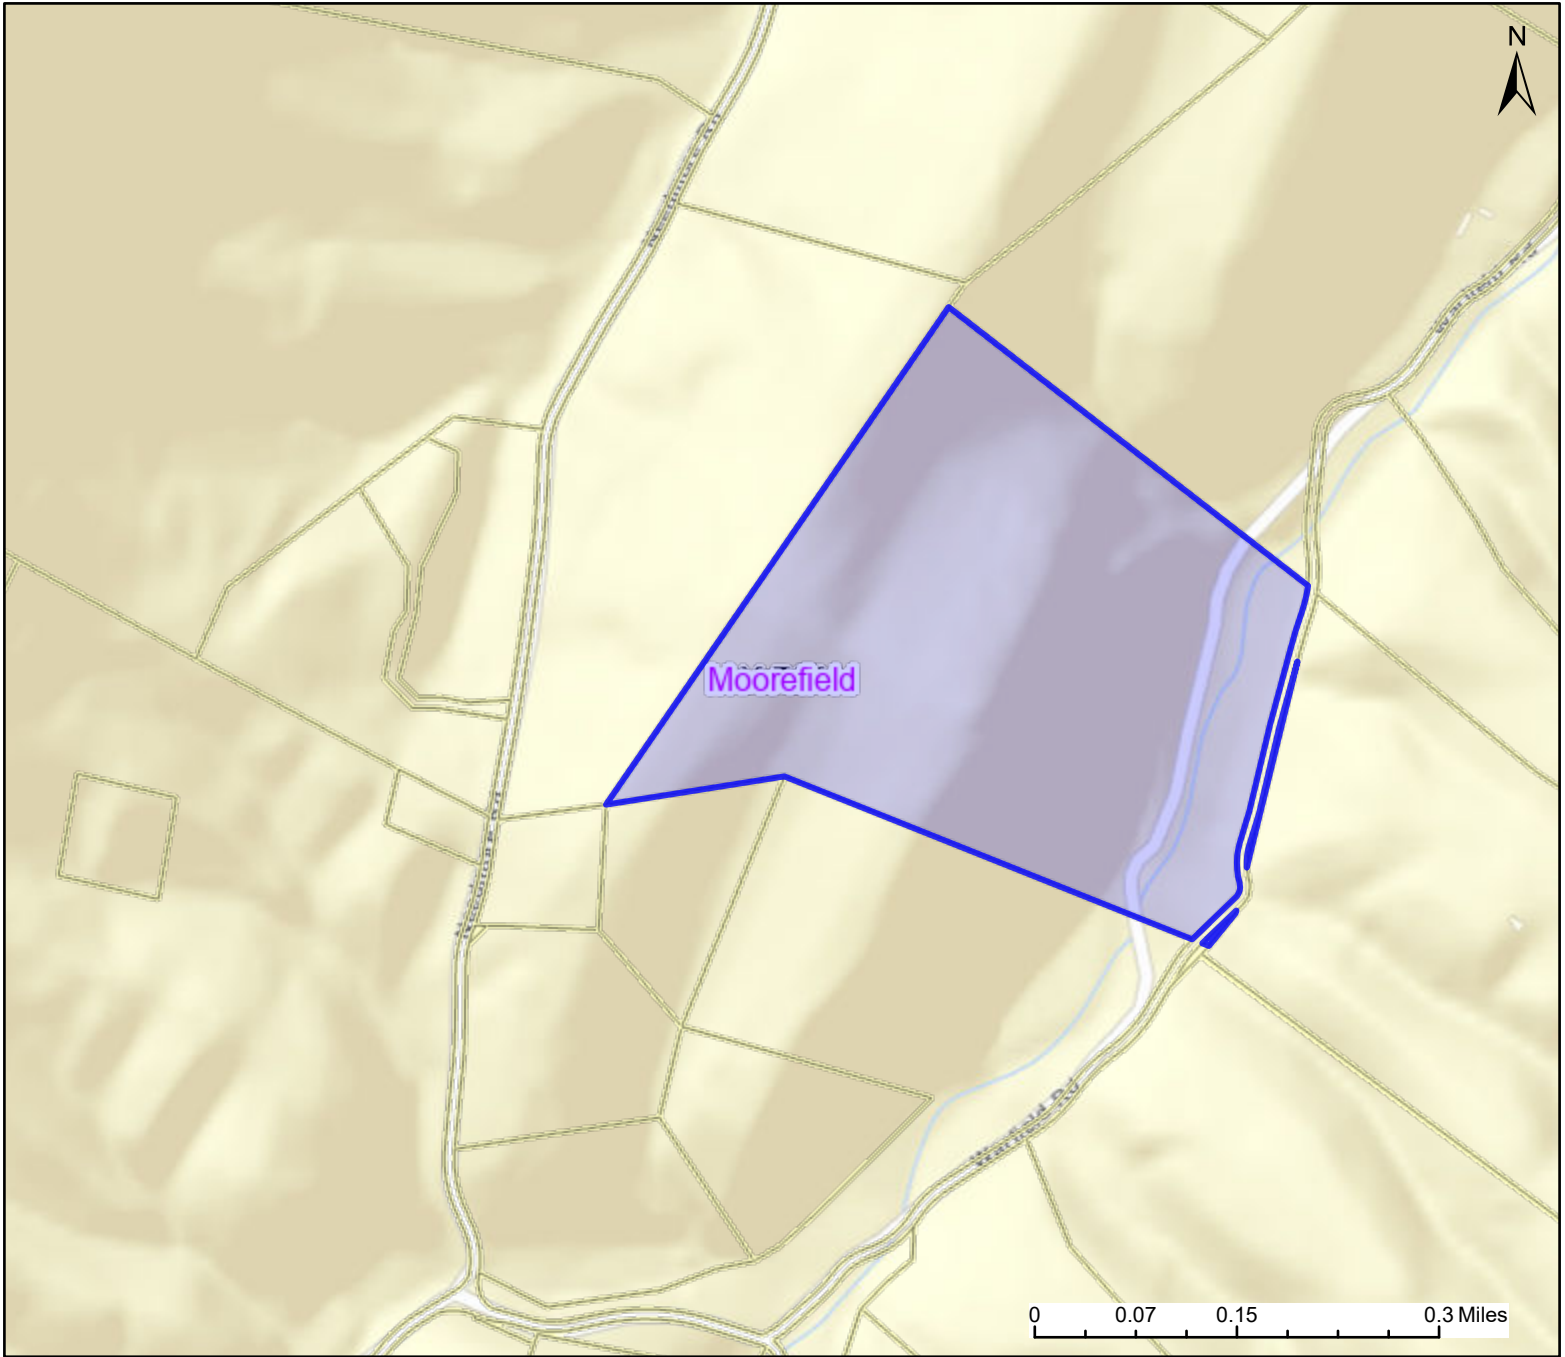

PARCEL ID: 16-03-0229-0014-0011

Legend

District

 Districts

Parcel

 WVParcels

User Notes:

Map created on May 30, 2024